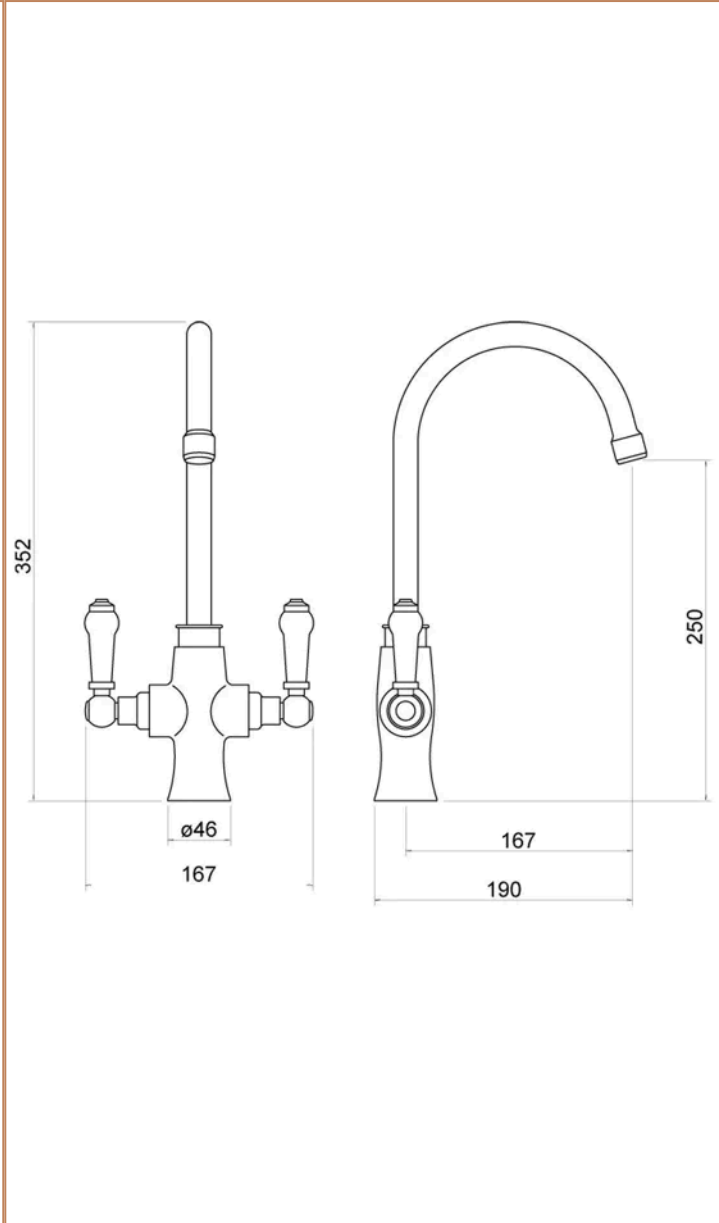

Sales Code: KSN305DL

Barcode: 5056817752217

Brand: nuie

Description: nuie Chrome Sink Mixer Kitchen Tap

Product Dimensions

Product	352 x 167 x 190mm (H x W x D)
Packaged	60 x 230 x 380mm (H x W x D)
Nett Weight	1.55 kg
Packaged Weight	1.55 kg

Product Details

Country of Origin	China
Product Material	Brass
Control Type	Manual
WRAS Approved	Yes
Colour/Finish	Chrome
Mount Type	Deck
Style	Contemporary
Handle Type	Lever
Handset Included	No
Hose Included	No
Min Operating Pressure	0.5 Bar
Minimum Operation Pressure	1 Bar
Tap Spout Height	250 mm
Tap Spout Projection	167 mm
Waste Included	No
Wras Approval No	2101047