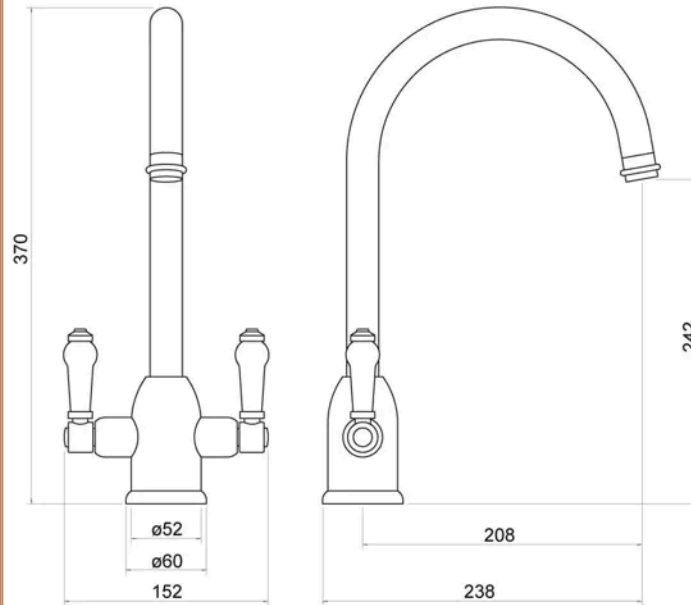

Sales Code: KSR305DL

Barcode: 5056817752354

Brand: nuie

Description: nuie Chrome Sink Mixer Kitchen Tap

Product Dimensions

Product	370 x 60 x 238mm (H x W x D)
Packaged	55 x 230 x 420mm (H x W x D)
Nett Weight	1.95 kg
Packaged Weight	1.95 kg

Product Details

Country of Origin	China
Product Material	Brass
Control Type	Manual
WRAS Approved	Yes
Colour/Finish	Chrome
Mount Type	Deck
Style	Traditional
Handle Type	Lever
Handset Included	No
Hose Included	No
Min Operating Pressure	0.5 Bar
Minimum Operation Pressure	1 Bar
Waste Included	No
Wras Approval No	2101047