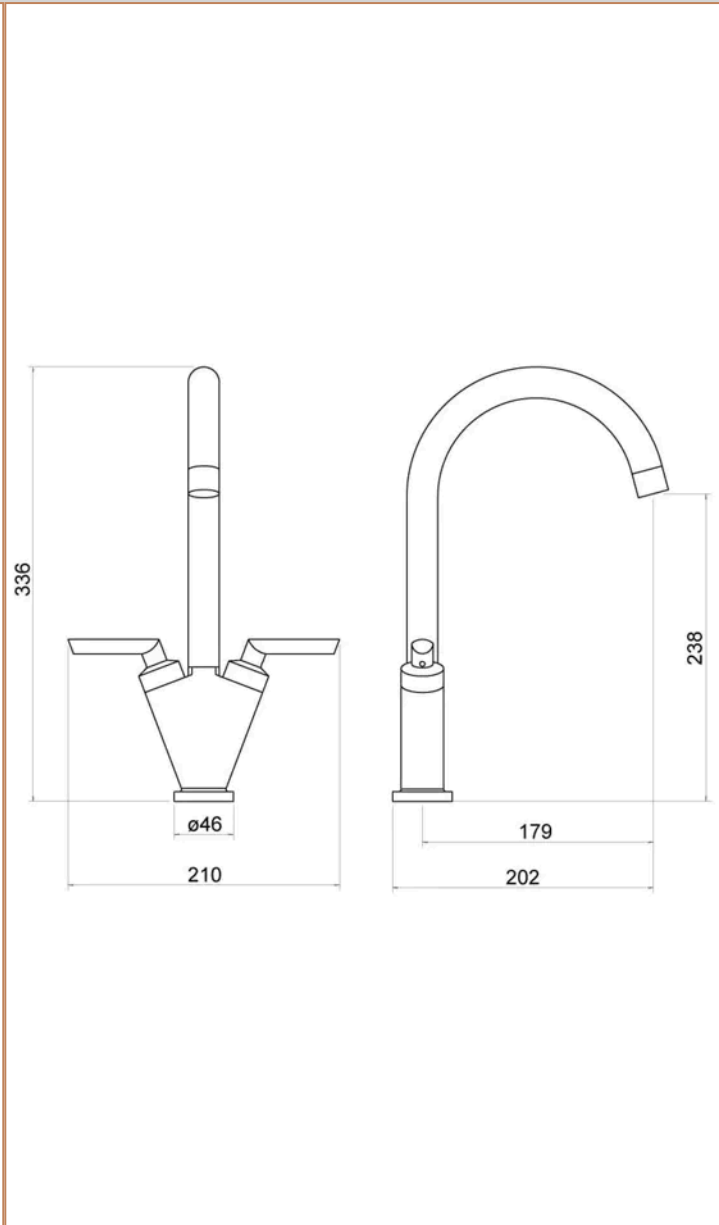

Sales Code: KSU305DL

Barcode: 5056817752347

Brand: nuie

Description: nuie Chrome Sink Mixer Kitchen Tap

Product Dimensions

Product	336 x 46 x 202mm (H x W x D)
Packaged	60 x 230 x 380mm (H x W x D)
Nett Weight	1.26 kg
Packaged Weight	1.26 kg

Product Details

Country of Origin	China
Product Material	Brass
Control Type	Manual
WRAS Approved	Yes
Colour/Finish	Chrome
Mount Type	Deck
Style	Contemporary
Handle Type	Lever
Handset Included	No
Hose Included	No
Min Operating Pressure	0.5 Bar
Minimum Operation Pressure	1 Bar
Waste Included	No
Wras Approval No	2101047