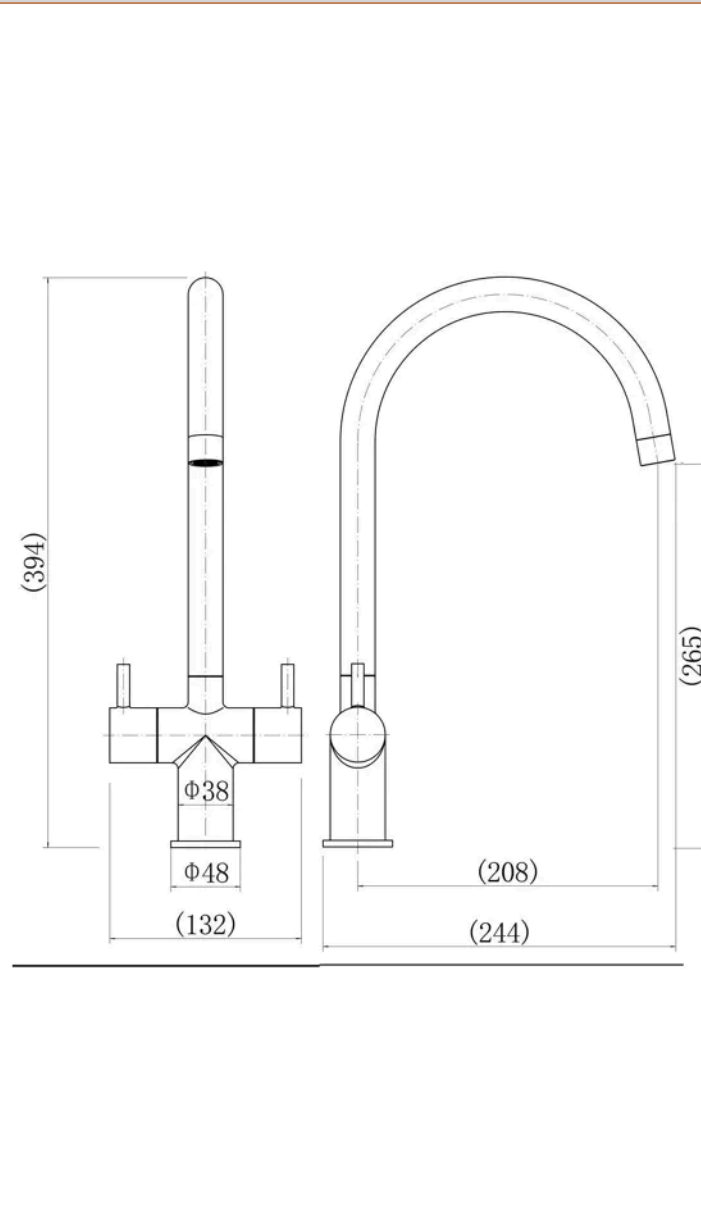

Sales Code: KVE305DL

Barcode: 5056817752507

Brand: nuie

Description: nuie Chrome Sink Mixer Kitchen Tap Velour Two

Product Dimensions

Product	394 x 132 x 244mm (H x W x D)
Packaged	76 x 240 x 420mm (H x W x D)
Nett Weight	1.49 kg
Packaged Weight	1.49 kg

Product Details

Country of Origin	China
Product Material	Brass
Control Type	Manual
WRAS Approved	Yes
Colour/Finish	Chrome
Mount Type	Deck
Style	Contemporary
Handle Type	Lever
Handset Included	No
Hose Included	No
Min Operating Pressure	0.5 Bar
Minimum Operation Pressure	1 Bar
Waste Included	No
Wras Approval No	2101047