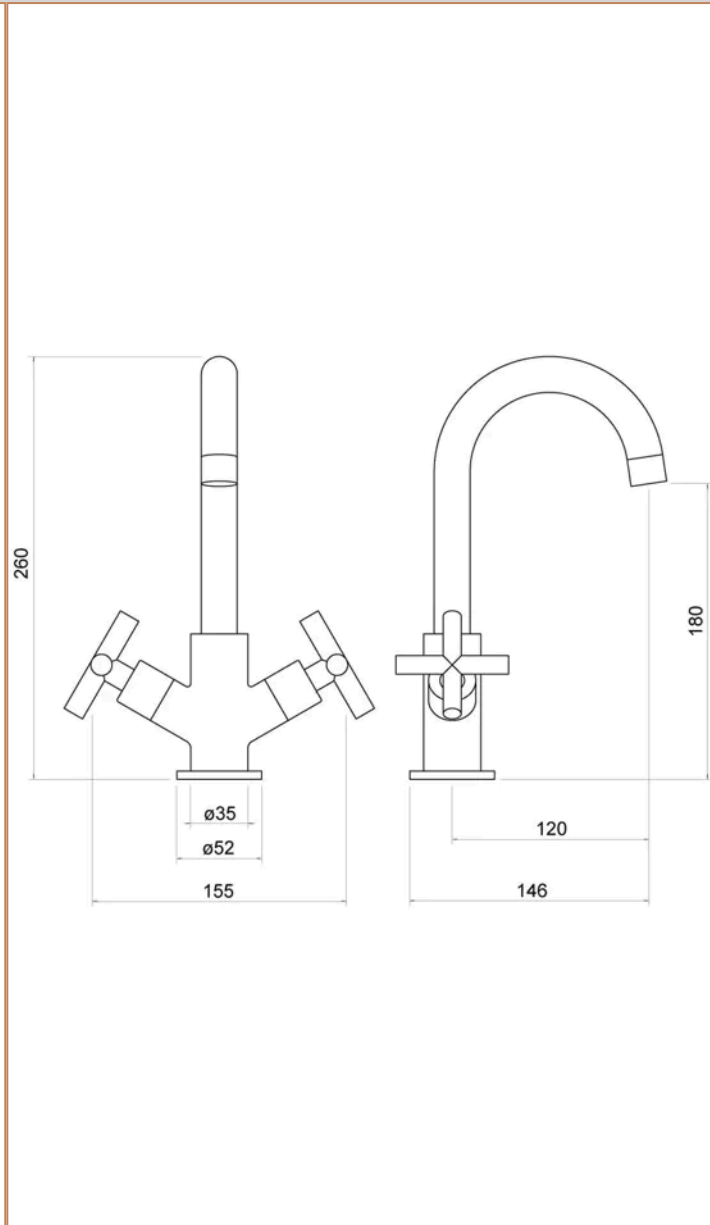

**Sales Code:** KYA305DL

**Barcode:** 5056817752514

**Brand:** nuie

**Description:** nuie Chrome Sink Mixer Kitchen Tap Cross Handle

**Product Dimensions**

Product	260 x 155 x 146mm (H x W x D)
Packaged	60 x 230 x 380mm (H x W x D)
Nett Weight	1.58 kg
Packaged Weight	1.58 kg

**Product Details**

Country of Origin	China
Product Material	Brass
Control Type	Manual
WRAS Approved	Yes
Colour/Finish	Chrome
Mount Type	Deck
Style	Traditional
Handle Type	Crosshead
Min Operating Pressure	0.5 Bar
Minimum Operation Pressure	1 Bar
Waste Included	No
Wras Approval No	2101047