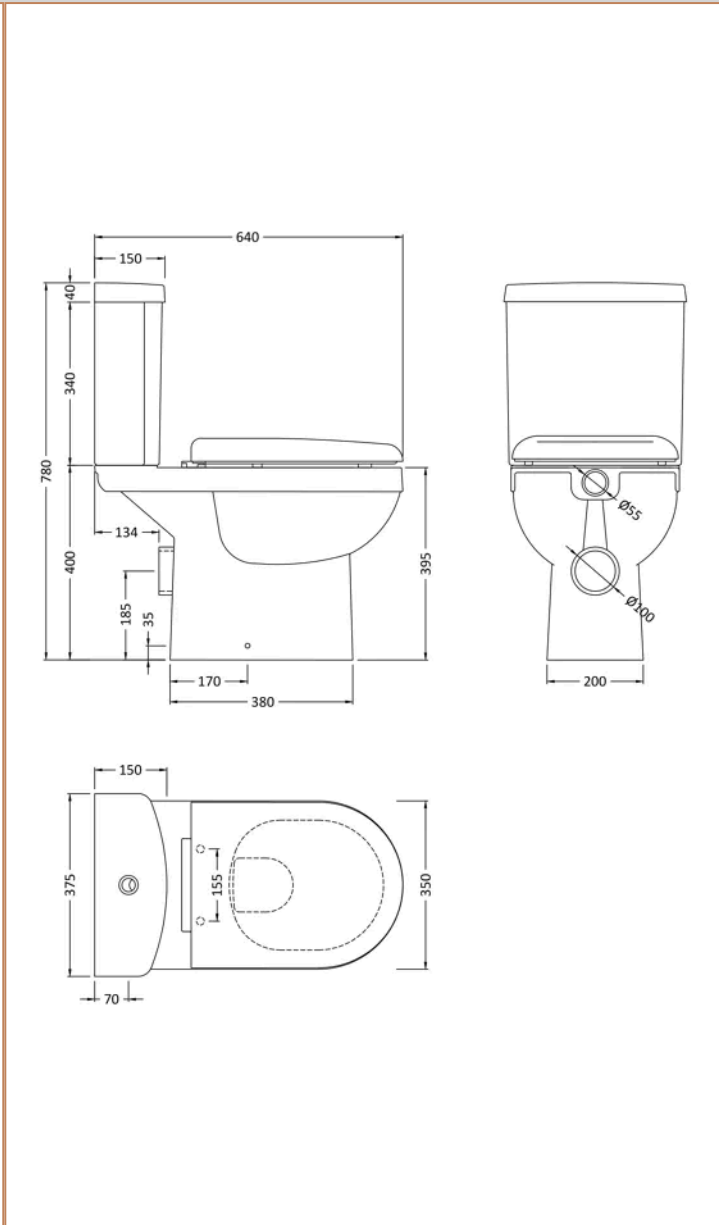

Sales Code: NCS250

Barcode: 5060272822774

Brand: nuie

Description: nuie Ivo Rimless Close Coupled Toilet

Product Dimensions

Product	780 x 375 x 640mm (H x W x D)
Packaged	445 x 390 x 725mm (H x W x D)
Nett Weight	33.35 kg
Packaged Weight	33.85 kg

Product Details

Country of Origin	China
Product Material	Vitreous China
Colour/Finish	White
Style	Contemporary
Ce Certified	Yes
Cistern Fittings	Loose 6/3L
Cistern Lever Type	Plastic Chrome Plated
Flush Operating Type	Push Button
Includes Seat	Yes
Pan Trap Style	P-Trap
Pan Type	Open To Wall
Toilet Seat Function	Soft Close
Toilet Seat Hinge Material	Plastic
Toilet Seat Hinge Type	Bottom & Top Fix
Toilet Seat Type	Round