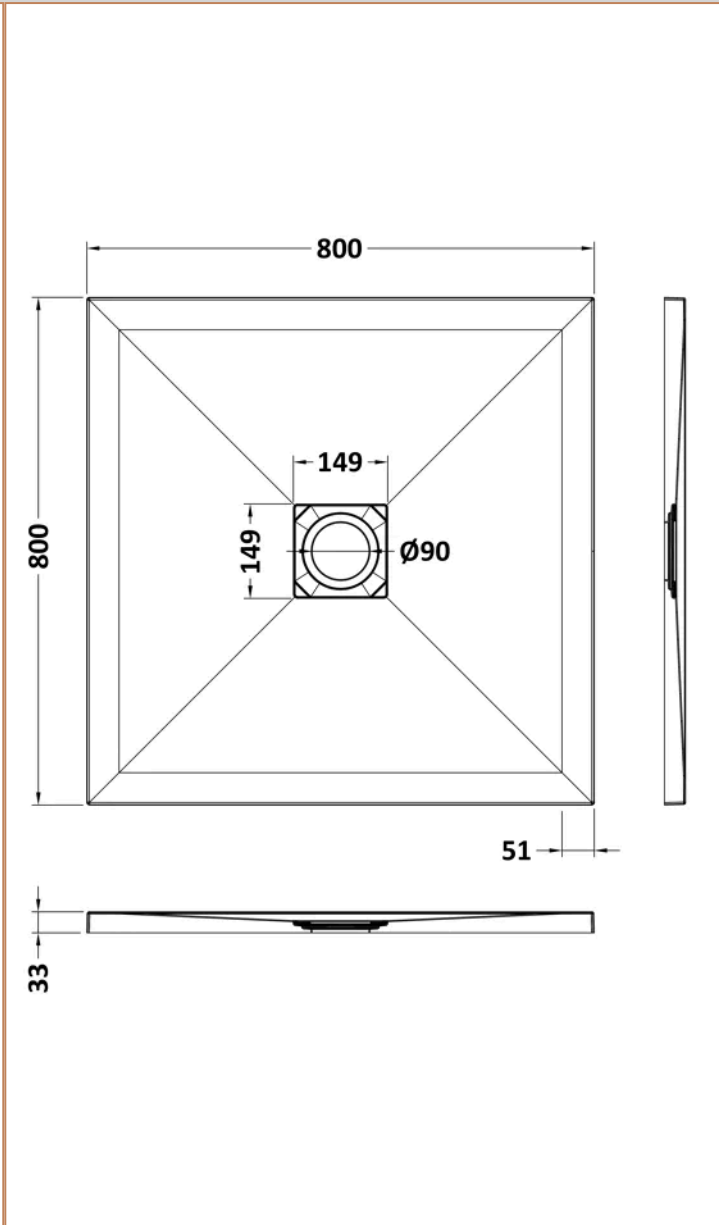

Sales Code: NLT61006

Barcode: 5056462656182

Brand: nuie

Description: 800 x 800mm Slate Square Slimline Shower Tray

Product Dimensions

Product	33 x 800 x 800mm (H x W x L)
Packaged	73 x 840 x 840mm (H x W x D)
Nett Weight	26.2 kg
Packaged Weight	26.5 kg

Product Details

Country of Origin	United Kingdom
Product Material	Acrylic Capped Abs Caco3 And Pu
Colour/Finish	White Slate
Style	Contemporary
Ce Certified	Yes
Leg Set Included	No
Legs Included	No
Slip Resistant	No
Waste Included	No
Waste Shape	Square
Waste Size Required	90mm