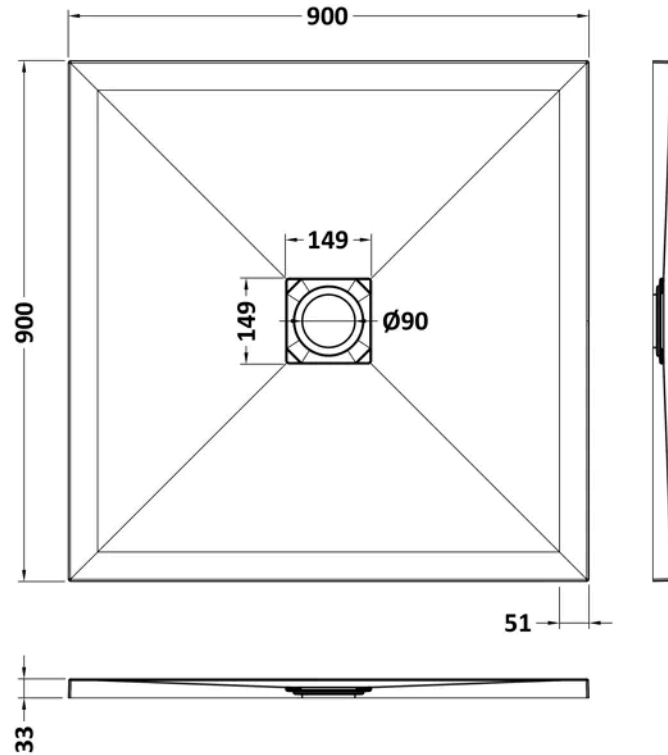

Sales Code: NLT61010

Barcode: 5056462656212

Brand: nuie

Description: 900 x 900mm Slate Square Slimline Shower Tray

Product Dimensions

Product	33 x 900 x 900mm (H x W x L)
Packaged	73 x 940 x 940mm (H x W x D)
Nett Weight	27 kg
Packaged Weight	27.3 kg

Product Details

Country of Origin	United Kingdom
Product Material	Acrylic Capped Abs Caco3 And Pu
Colour/Finish	White Slate
Style	Contemporary
Ce Certified	Yes
Leg Set Included	No
Legs Included	No
Slip Resistant	No
Waste Included	No
Waste Shape	Square
Waste Size Required	90mm