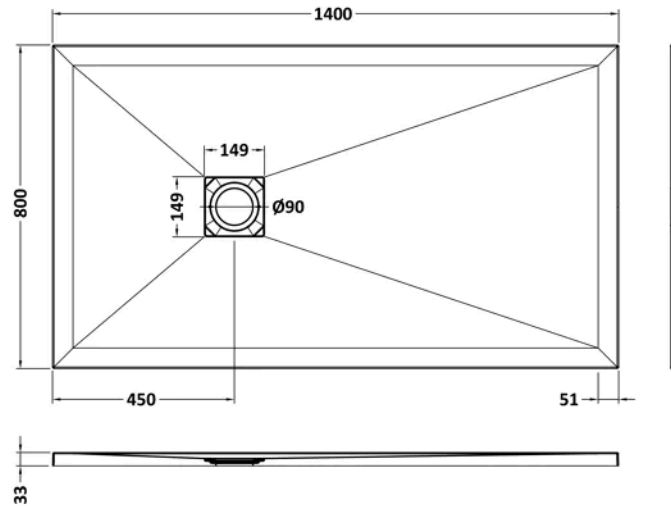

Sales Code: NLT61033

Barcode: 5056462656304

Brand: nuie

Description: 1400 x 800mm Slate Rectangular Slimline Shower Tray

Product Dimensions

Product	33 x 800 x 1400mm (H x W x L)
Packaged	73 x 840 x 1440mm (H x W x D)
Nett Weight	49.7 kg
Packaged Weight	50 kg

Product Details

Country of Origin	United Kingdom
Product Material	Acrylic Capped Abs Caco3 And Pu
Colour/Finish	White Slate
Style	Contemporary
Ce Certified	Yes
Leg Set Included	No
Legs Included	No
Slip Resistant	No
Waste Included	No
Waste Shape	Square
Waste Size Required	90mm