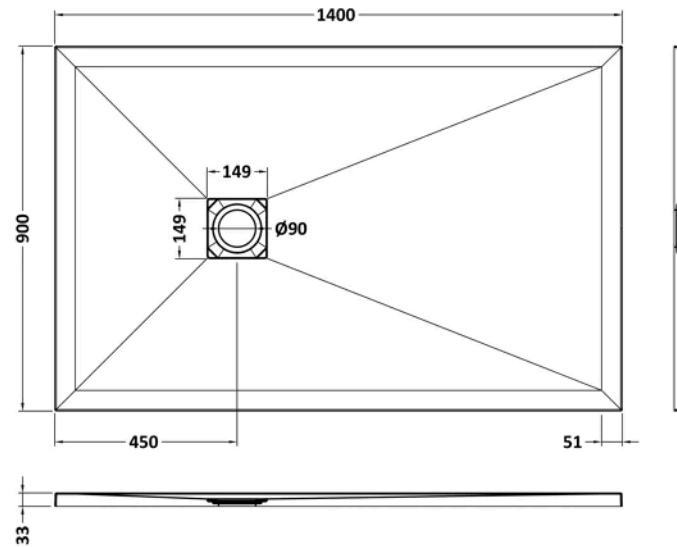

Sales Code: NLT61034

Barcode: 5056462656335

Brand: nuie

Description: 1400 x 900mm Slate Rectangular Slimline Shower Tray

Product Dimensions

Product	33 x 900 x 1400mm (H x W x L)
Packaged	73 x 940 x 1440mm (H x W x D)
Nett Weight	51.8 kg
Packaged Weight	52.1 kg

Product Details

Country of Origin	United Kingdom
Product Material	Acrylic Capped Abs Caco3 And Pu
Colour/Finish	White Slate
Style	Contemporary
Ce Certified	Yes
Leg Set Included	No
Legs Included	No
Slip Resistant	No
Waste Included	No
Waste Shape	Square
Waste Size Required	90mm