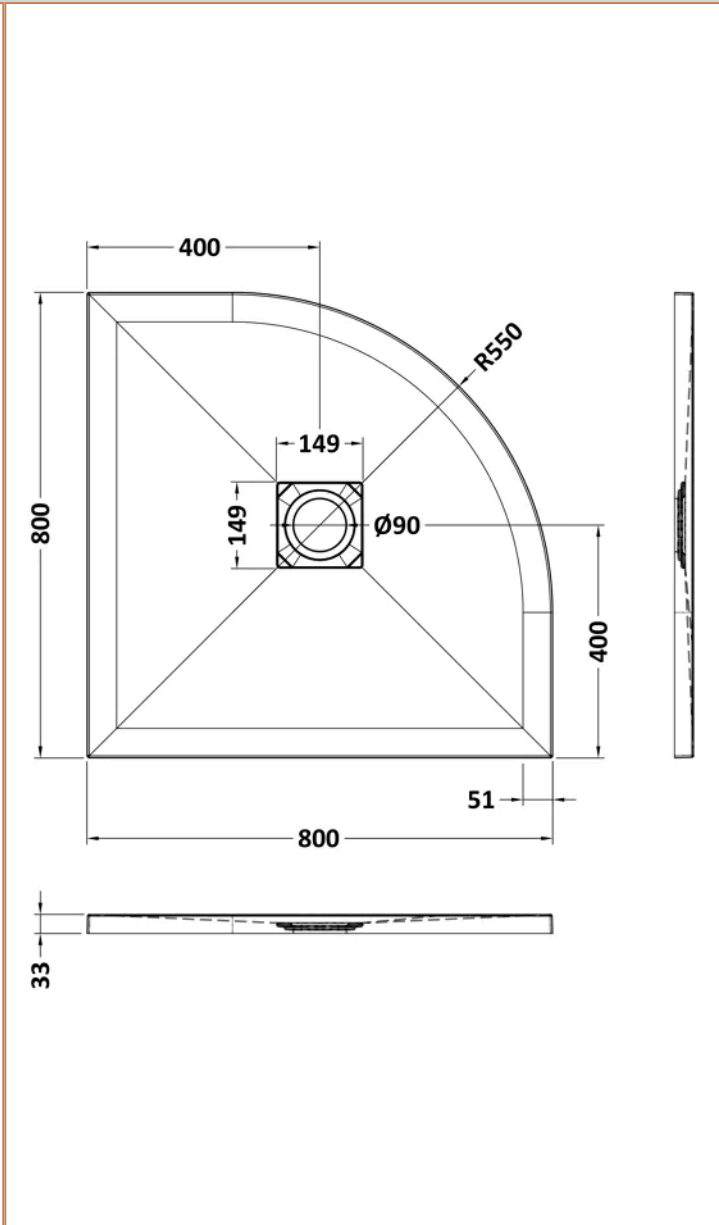

Sales Code: NLT61105

Barcode: 5056462656120

Brand: nuie

Description: 800 x 800mm Slate Quadrant Slimline Shower Tray

Product Dimensions

Product	33 x 800 x 800mm (H x W x L)
Packaged	73 x 840 x 840mm (H x W x D)
Nett Weight	32.7 kg
Packaged Weight	33 kg

Product Details

Country of Origin	United Kingdom
Product Material	Acrylic Capped Abs Caco3 And Pu
Colour/Finish	White Slate
Style	Contemporary
Ce Certified	Yes
Leg Set Included	No
Legs Included	No
Waste Included	No
Waste Shape	Square
Waste Size Required	90mm