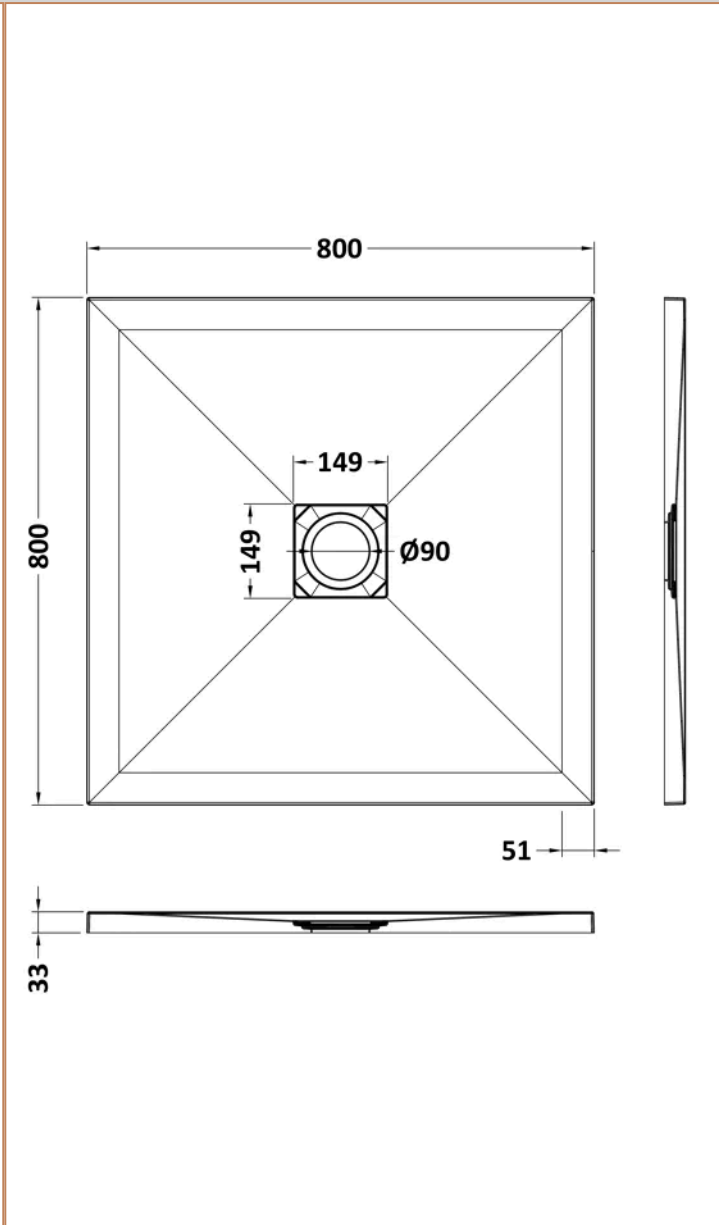

Sales Code: NLT71006

Barcode: 5056462656205

Brand: nuie

Description: 800 x 800mm Grey Slate Square Slimline Slimline Shower Tray

Product Dimensions

Product	33 x 800 x 800mm (H x W x L)
Packaged	73 x 840 x 840mm (H x W x D)
Nett Weight	27 kg
Packaged Weight	27.3 kg

Product Details

Country of Origin	United Kingdom
Product Material	Acrylic Capped Abs Caco3 And Pu
Colour/Finish	Grey Slate
Style	Contemporary
Ce Certified	Yes
Leg Set Included	No
Legs Included	No
Slip Resistant	No
Waste Included	No
Waste Shape	Square
Waste Size Required	90mm