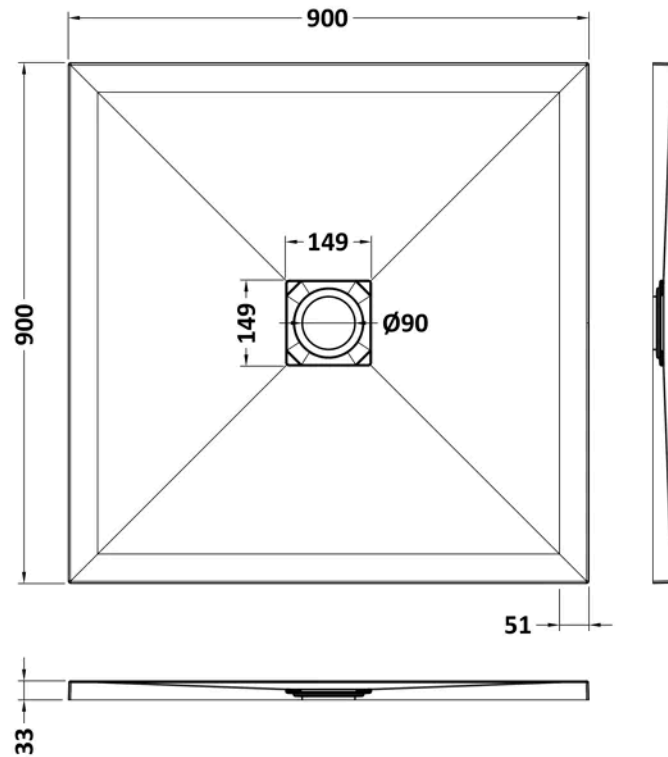

Sales Code: NLT71010

Barcode: 5056462656236

Brand: nuie

Description: 900 x 900mm Grey Slate Square Slimline Slimline Shower Tray

Product Dimensions

Product	33 x 900 x 900mm (H x W x L)
Packaged	73 x 940 x 940mm (H x W x D)
Nett Weight	28.4 kg
Packaged Weight	28.7 kg

Product Details

Country of Origin	United Kingdom
Product Material	Acrylic Capped Abs Caco3 And Pu
Colour/Finish	Grey Slate
Style	Contemporary
Ce Certified	Yes
Leg Set Included	No
Legs Included	No
Slip Resistant	No
Waste Included	No
Waste Shape	Square
Waste Size Required	90mm