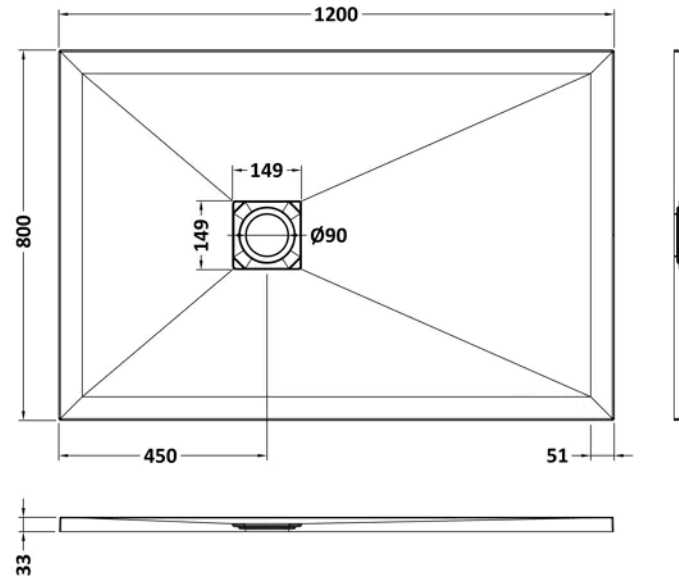

Sales Code: NLT71023

Barcode: 5056462656267

Brand: nuie

Description: 1200 x 800mm Grey Slate Rectangular Slimline Slimline Shower Tray

Product Dimensions

Product	33 x 800 x 1200mm (H x W x L)
Packaged	73 x 840 x 1240mm (H x W x D)
Nett Weight	41.4 kg
Packaged Weight	41.7 kg

Product Details

Country of Origin	United Kingdom
Product Material	Acrylic Capped Abs Caco3 And Pu
Colour/Finish	Grey Slate
Style	Contemporary
Ce Certified	Yes
Leg Set Included	No
Legs Included	No
Slip Resistant	No
Waste Included	No
Waste Shape	Square
Waste Size Required	90mm