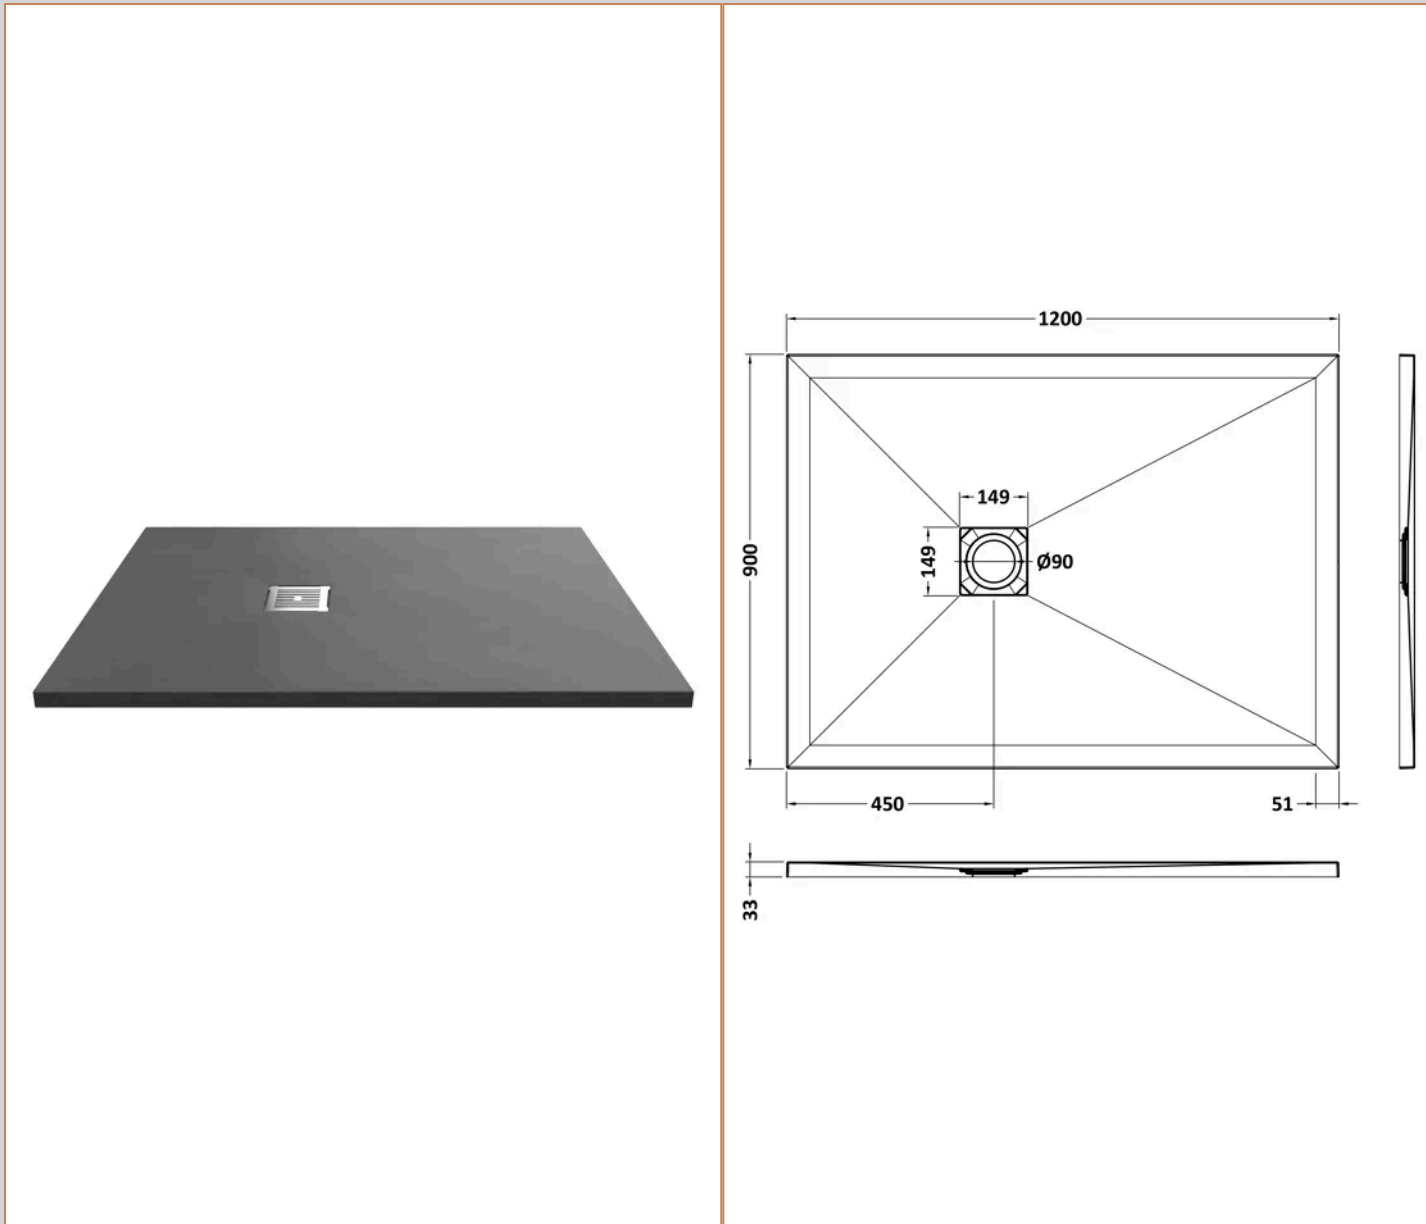

**Sales Code:** NLT71024

**Barcode:** 5056462656298

**Brand:** nuie

**Description:** 1200 x 900mm Grey Slate Rectangular Slimline Slimline Shower Tray

### Product Dimensions

Product	33 x 900 x 1200mm (H x W x L)
Packaged	73 x 940 x 1240mm (H x W x D)
Nett Weight	46 kg
Packaged Weight	46.3 kg

### Product Details

Country of Origin	United Kingdom
Product Material	Acrylic Capped Abs Caco3 And Pu
Colour/Finish	Grey Slate
Style	Contemporary
Ce Certified	Yes
Leg Set Included	No
Legs Included	No
Slip Resistant	No
Waste Included	No
Waste Shape	Square
Waste Size Required	90mm