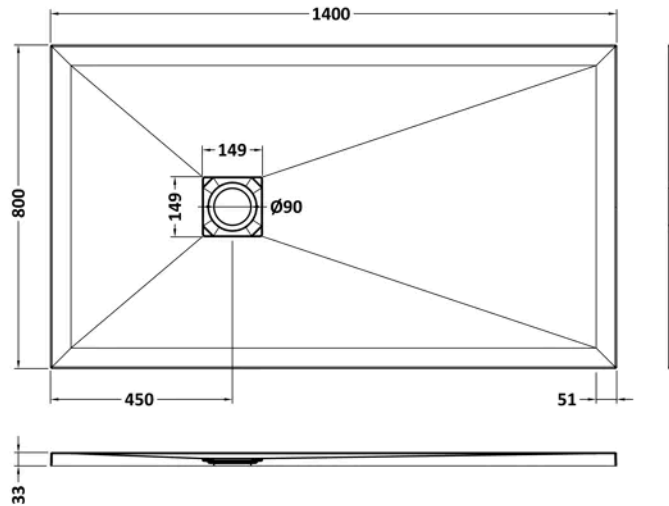

Sales Code: NLT71033

Barcode: 5056462656328

Brand: nuie

Description: 1400 x 800mm Grey Slate Rectangular Slimline Slimline Shower Tray

Product Dimensions

Product	33 x 800 x 1400mm (H x W x L)
Packaged	73 x 840 x 1440mm (H x W x D)
Nett Weight	49.7 kg
Packaged Weight	50 kg

Product Details

Country of Origin	United Kingdom
Product Material	Acrylic Capped Abs Caco3 And Pu
Colour/Finish	Grey Slate
Style	Contemporary
Ce Certified	Yes
Leg Set Included	No
Legs Included	No
Slip Resistant	No
Waste Included	No
Waste Shape	Square
Waste Size Required	90mm