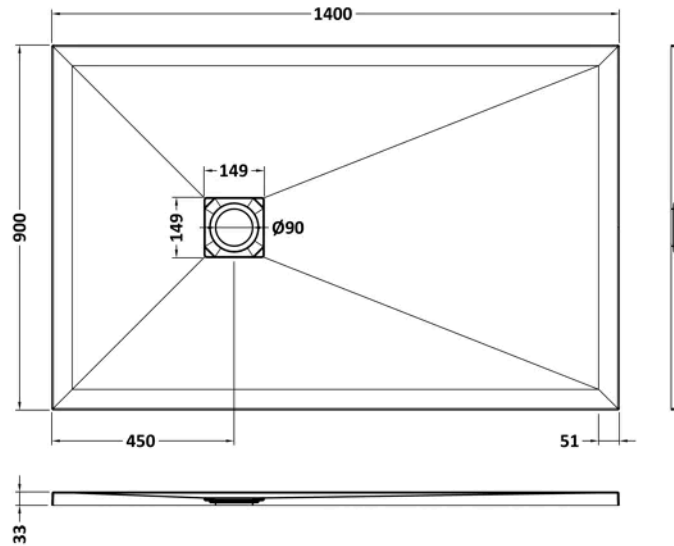

Sales Code: NLT71034

Barcode: 5056462656359

Brand: nuie

Description: 1400 x 900mm Grey Slate Rectangular Slimline Slimline Shower Tray

Product Dimensions

Product	33 x 900 x 1400mm (H x W x L)
Packaged	73 x 940 x 1440mm (H x W x D)
Nett Weight	51.8 kg
Packaged Weight	52.1 kg

Product Details

Country of Origin	United Kingdom
Product Material	Acrylic Capped Abs Caco3 And Pu
Colour/Finish	Grey Slate
Style	Contemporary
Ce Certified	Yes
Leg Set Included	No
Legs Included	No
Slip Resistant	No
Waste Included	No
Waste Shape	Square
Waste Size Required	90mm