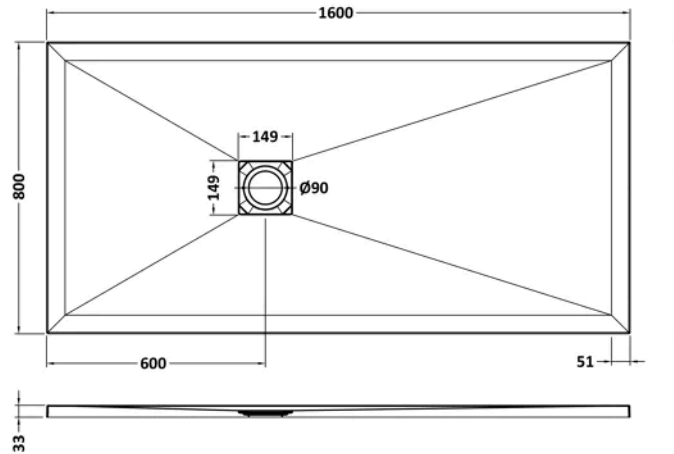

Sales Code: NLT71053

Barcode: 5056462656380

Brand: nuie

Description: 1600 x 800mm Grey Slate Rectangular Slimline Slimline Shower Tray

Product Dimensions

Product	33 x 800 x 1600mm (H x W x L)
Packaged	73 x 840 x 1640mm (H x W x D)
Nett Weight	57.9 kg
Packaged Weight	58.2 kg

Product Details

Country of Origin	United Kingdom
Product Material	Acrylic Capped Abs Caco3 And Pu
Colour/Finish	Grey Slate
Style	Contemporary
Ce Certified	Yes
Leg Set Included	No
Legs Included	No
Slip Resistant	No
Waste Included	No
Waste Shape	Square
Waste Size Required	90mm