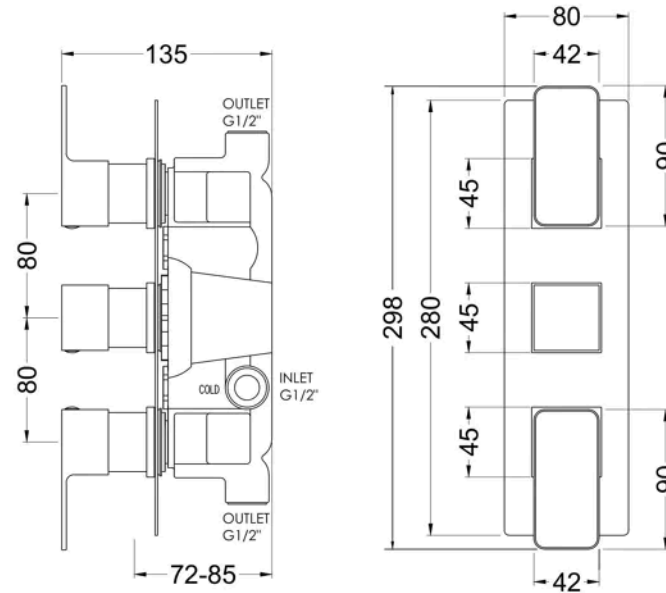

Sales Code: WIN7TR02

Barcode: 5056462626963

Brand: nuie

Description: nuie Windon Brushed Pewter Triple Thermostatic Shower Valve

Product Dimensions

Product	280 x 120 x 135mm (H x W x D)
Packaged	110 x 250 x 320mm (H x W x D)
Outer Box	360 x 520 x 340mm (H x W x D)
Nett Weight	3.45 kg
Packaged Weight	3.45 kg

Packaging Details

Label Size (mm)	50 x 100
Label Colour	White
Label Qty	1.0000

Product Details

Country of Origin	United Kingdom
Product Material	Brass Abs
Control Type	Manual
WRAS Approved	Yes
Valve/Cartridge Type	1/4 Turn
Colour/Finish	Brushed Pewter
Mount Type	Recessed/Wall
Style	Contemporary
Handle Type	Lever/Square
TMV2 Approved	Yes
TMV3 Approved	No
Pipe Size	15 mm & 22 mm
Handset Included	No
Head Included	No
Min Operating Pressure	0.1 Bar
Minimum Operation Pressure	0 Bar
No. Outlets	2.0000
Outlet Elbow Supplied	No
Tmv2 Approval Number	2603035
Valve / Cartridge Type	1/4 Turn
Wras Approval No	250602040