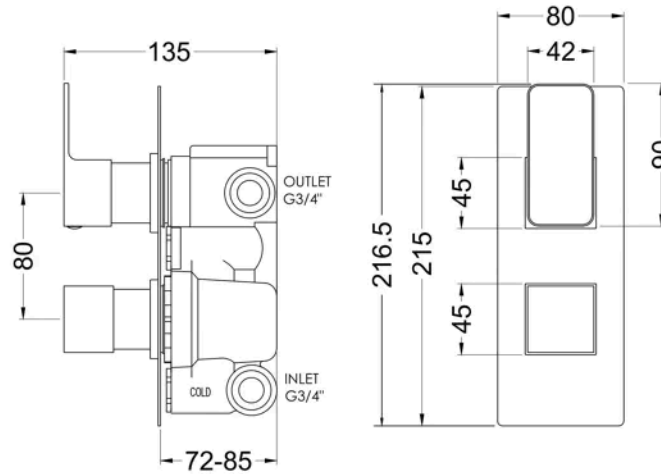

**Sales Code:** WIN7TW02

**Barcode:** 5056462626994

**Brand:** nuie

**Description:** nuie Windon Brushed Pewter Dual Thermostatic Shower Valve With Diverter

### Product Dimensions

Product	215 x 120 x 135mm (H x W x D)
Packaged	110 x 240 x 250mm (H x W x D)
Outer Box	500 x 420 x 270mm (H x W x D)
Nett Weight	2.9 kg
Packaged Weight	2.9 kg

### Packaging Details

Label Size (mm)	50 x 100
Label Colour	White
Label Qty	1.0000

### Product Details

Country of Origin	United Kingdom
Product Material	Brass Abs
Control Type	Manual
WRAS Approved	Yes
Valve/Cartridge Type	1/4 Turn
Colour/Finish	Brushed Pewter
Mount Type	Recessed/Wall
Style	Contemporary
Handle Type	Lever/Square
TMV2 Approved	Yes
TMV3 Approved	No
Pipe Size	22 mm (3/4" BSP)
Handset Included	No
Head Included	No
Min Operating Pressure	0.5 Bar
Minimum Operation Pressure	1 Bar
No. Outlets	2.0000
Outlet Elbow Supplied	No
Tmv2 Approval Number	2603035
Valve / Cartridge Type	1/4 Turn
Wras Approval No	250602040