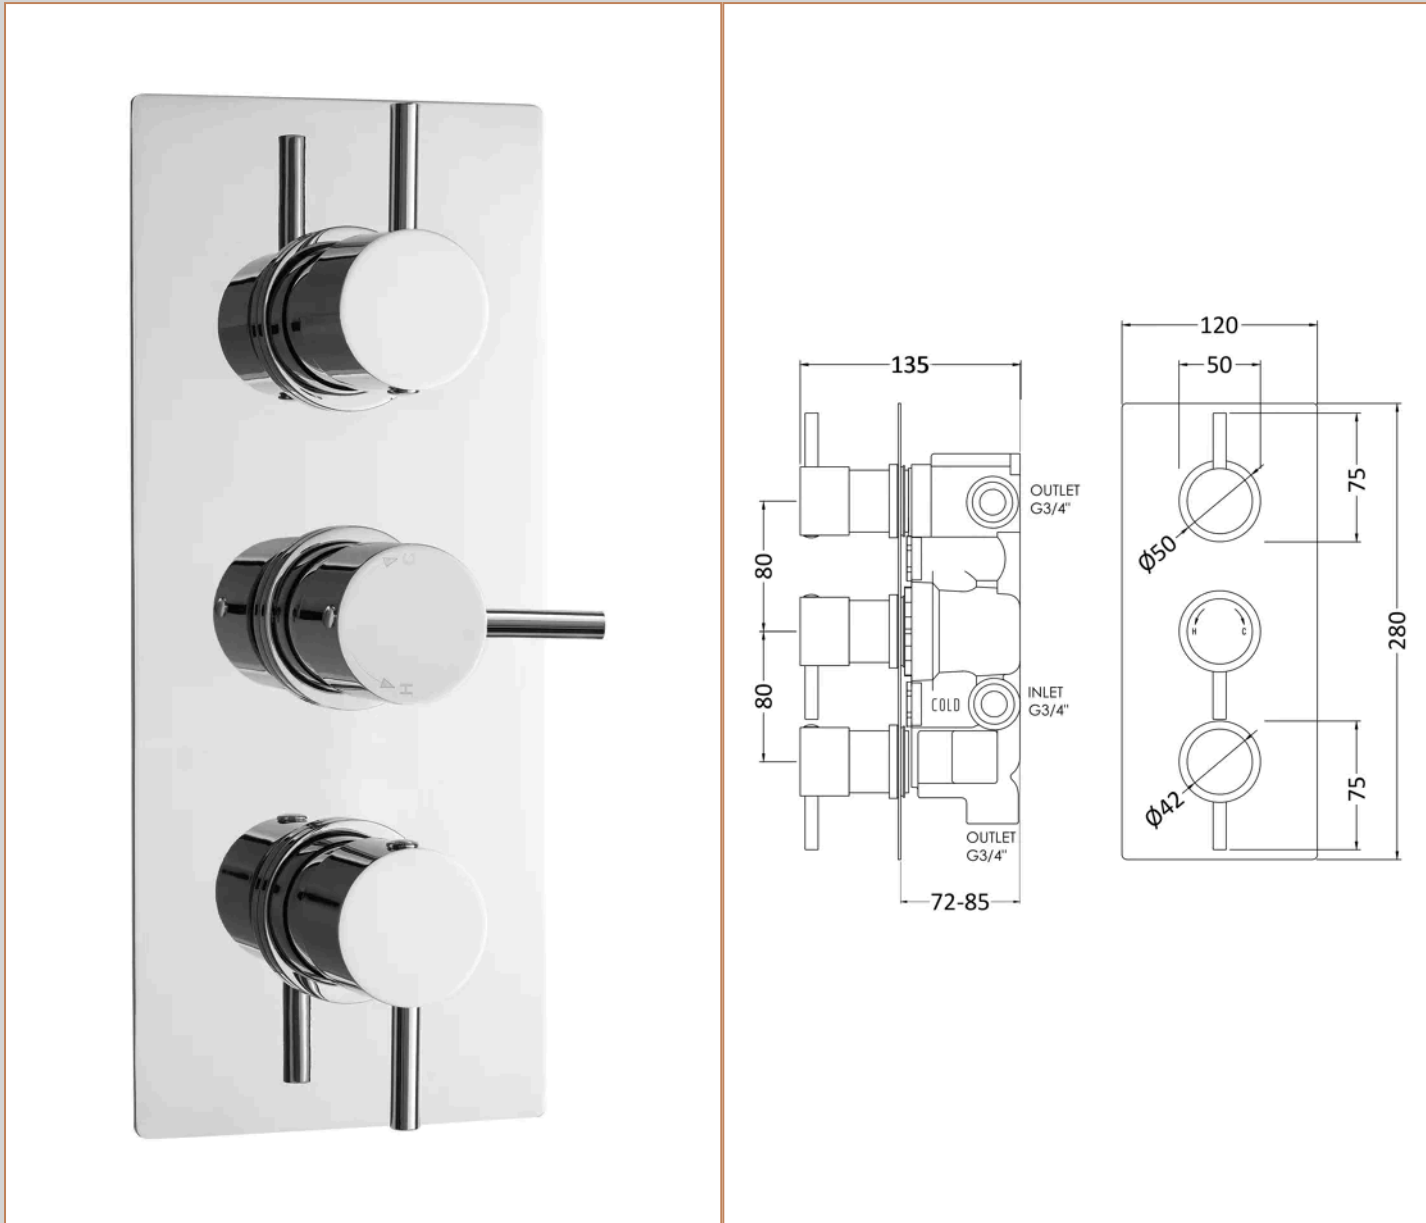

**Sales Code:** QUEV56

**Barcode:** 5055275805770

**Brand:** nuie

**Description:** nuie Chrome Triple Thermostatic Shower Valve With Diverter

**Product Dimensions**

Product	280 x 120 x 130mm (H x W x D)
Packaged	130 x 255 x 320mm (H x W x D)
Nett Weight	5 kg
Packaged Weight	5 kg

**Product Details**

Country of Origin	United Kingdom
Product Material	Brass
Control Type	Manual
WRAS Approved	Yes
Colour/Finish	Chrome
Mount Type	Surface/Wall
Style	Contemporary
TMV2 Approved	Yes
Min Operating Pressure	0.5 Bar
Minimum Operation Pressure	1 Bar
Tmv2 Approval Number	2603035
Wras Approval No	250602040