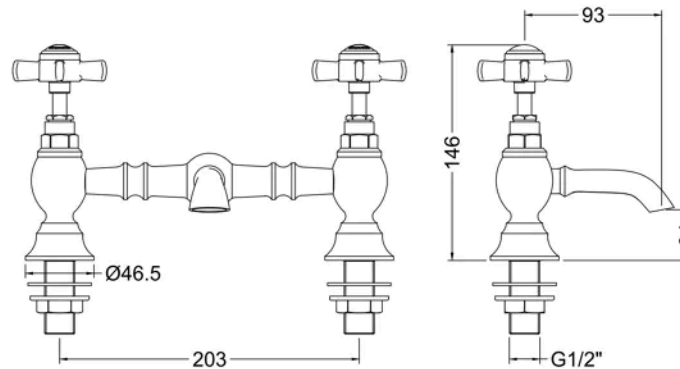

Sales Code: I315X

Barcode: 5055146104490

Brand: nuie

Description: nuie Beaumont Chrome Basin Mixer

Product Dimensions

Product	140 x 40 x 240mm (H x W x D)
Packaged	155 x 160 x 255mm (H x W x D)
Outer Box	325 x 270 x 500mm (H x W x D)
Nett Weight	1.18 kg
Packaged Weight	1.48 kg

Packaging Details

Label Size (mm)	50 x 100
Label Colour	White
Label Qty	2.0000

Product Details

Country of Origin	China
Product Material	Brass
Control Type	Manual
WRAS Approved	No
Valve/Cartridge Type	Screw Down
Colour/Finish	Chrome
Mount Type	Deck
Style	Traditional
Handle Type	Crosshead
TMV2 Approved	No
TMV3 Approved	No
Pipe Size	1/2"
Pipe Centres	200
Min Operating Pressure	0.1 Bar
Minimum Operation Pressure	0 Bar
Tap Spout Height	32 mm
Tap Spout Projection	92 mm
Valve / Cartridge Type	Screw Down
Waste Included	No