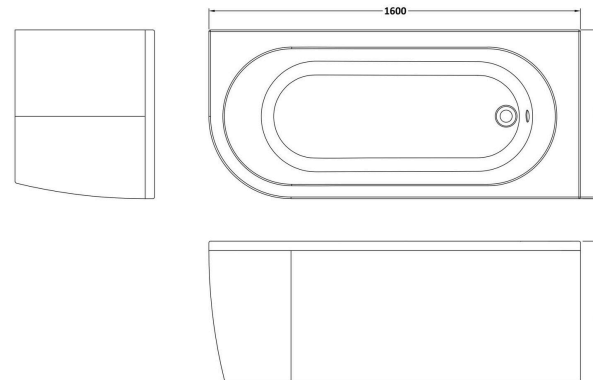

Sales Code: BSG004R

Barcode: 5056883702796

Brand: nuie

Description: nuie Crescent 1600mm Right-Hand Curved Corner Bath With Legs And Panel

Product Dimensions

Product	600 x 725 x 1600mm (H x W x L)
Packaged	400 x 725 x 1600mm (H x W x D)
Nett Weight	30.5 kg
Packaged Weight	30.5 kg

Sales Code: NBH207R

Barcode: 5056817766986

Brand: nuie

Description: nuie Crescent 1600mm Right-Hand Curved Corner Bath With Legs

Product Dimensions

Product	410 x 725 x 1600mm (H x W x L)
Packaged	400 x 725 x 1600mm (H x W x D)
Nett Weight	26 kg
Packaged Weight	26 kg

Packaging Details

Label Size (mm)	40 x 80
Label Colour	White
Label Qty	2.0000

Product Details

Volume	195 Litre
Country of Origin	Egypt
Product Material	Acrylic
Colour/Finish	White
Style	Contemporary
Fixings Included	No
Bath Panel Included	No
Ce Certified	Yes
Displaced Capacity	120 Litre
Includes Grips	No
Leg Set Included	Yes
Legs Included	Yes
No. Of Tapholes	No Tapholes
Overflow Included	Yes
Tap Included	No
Waste Included	No
Waste Size Required	90mm

Packaging Details

Label Size (mm)	40 x 80
Label Colour	White
Label Qty	1.0000

Product Details

Country of Origin	Egypt
Product Material	Acrylic
Colour/Finish	White
Style	Contemporary
Bath Panel Type	Front Panel