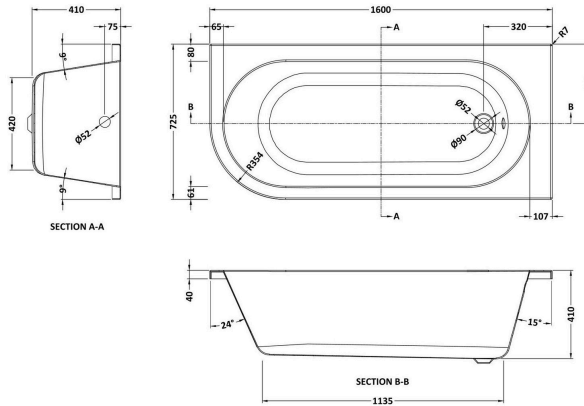

Sales Code: NBH207R

Barcode: 5056817766986

Brand: nuie

Description: nuie Crescent 1600mm Right-Hand Curved Corner Bath With Legs

Product Dimensions

Product	410 x 725 x 1600mm (H x W x L)
Packaged	400 x 725 x 1600mm (H x W x D)
Nett Weight	26 kg
Packaged Weight	26 kg

Packaging Details

Label Size (mm)	40 x 80
Label Colour	White
Label Qty	2.0000

Product Details

Volume	195 Litre
Country of Origin	Egypt
Product Material	Acrylic
Colour/Finish	White
Style	Contemporary
Fixings Included	No
Bath Panel Included	No
Ce Certified	Yes
Displaced Capacity	120 Litre
Includes Grips	No
Leg Set Included	Yes
Legs Included	Yes
No. Of Tapholes	No Tapholes
Overflow Included	Yes
Tap Included	No
Waste Included	No
Waste Size Required	90mm

Sales Code: PAN207R

Barcode: 5056817766993

Brand: nuie

Description: nuie 1600 x 560mm Acrylic Corner Bath Right-Hand Panel

Product Dimensions

Product	725 x 560 x 1600mm (H x W x L)
Packaged	400 x 30 x 1600mm (H x W x D)
Nett Weight	4 kg
Packaged Weight	4.5 kg

Packaging Details

Label Size (mm)	40 x 80
Label Colour	White
Label Qty	1.0000

Product Details

Country of Origin	Egypt
Product Material	Acrylic
Colour/Finish	White
Style	Contemporary
Bath Panel Type	Front Panel