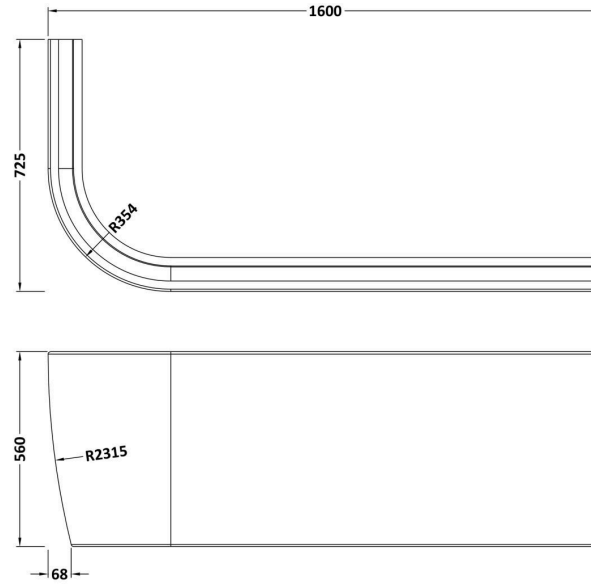

Sales Code: NBH207R

Barcode: 5056817766986

Brand: nuie

Description: nuie Crescent 1600mm Right-Hand Curved Corner Bath With Legs

Product Dimensions

Product	410 x 725 x 1600mm (H x W x L)
Packaged	400 x 725 x 1600mm (H x W x D)
Nett Weight	26 kg
Packaged Weight	26 kg

Packaging Details

Label Size (mm)	40 x 80
Label Colour	White
Label Qty	2.0000

Product Details

Volume	195 Litre
Country of Origin	Egypt
Product Material	Acrylic
Colour/Finish	White
Style	Contemporary
Fixings Included	No
Bath Panel Included	No
Ce Certified	Yes
Displaced Capacity	120 Litre
Includes Grips	No
Leg Set Included	Yes
Legs Included	Yes
No. Of Tapholes	No Tapholes
Overflow Included	Yes
Tap Included	No
Waste Included	No
Waste Size Required	90mm

Sales Code: PAN207R

Barcode: 5056817766993

Brand: nuie

Description: nuie 1600 x 560mm Acrylic Corner Bath Right-Hand Panel

Product Dimensions

Product	725 x 560 x 1600mm (H x W x L)
Packaged	400 x 30 x 1600mm (H x W x D)
Nett Weight	4 kg
Packaged Weight	4.5 kg

Packaging Details

Label Size (mm)	40 x 80
Label Colour	White
Label Qty	1.0000

Product Details

Country of Origin	Egypt
Product Material	Acrylic
Colour/Finish	White
Style	Contemporary
Bath Panel Type	Front Panel