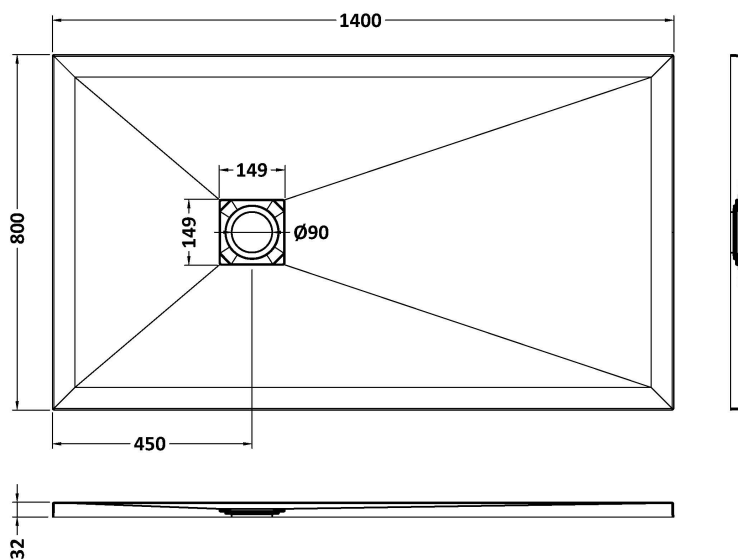

Sales Code: NLT91033

Description: Rectangular Shower Tray 1400X800

Product Dimensions

Length (mm):	1400
Width (mm):	800
Height (mm):	33
Nett Weight (kg):	41.95

Packaging Dimensions

Length (mm):	1440
Width (mm):	840
Height (mm):	73
Gross Weight (kg):	41.95

Packaging Data

Box Colour:	Shrinkwrap & Polystyrene
Box Qty:	1
Label Size:	100 x 50
Label Colour:	White Label
Label Qty:	2

Outer Box Dimensions (If Applicable)

Length (mm):	
Width (mm):	
Height (mm):	
Gross Weight (kg):	
Barcode:	5056462656311

Product Details

Country of Origin:	United Kingdom
Fitting Instruction:	No
CE Certification:	Yes
Colour/Finish:	Slate Black
Product Material:	Acrylic Capped ABS Caco3 & Pu
Material Colour Reference:	Slate Black
Radius:	0
Waste Required (mm):	90
Compatible with Leg Kit:	No