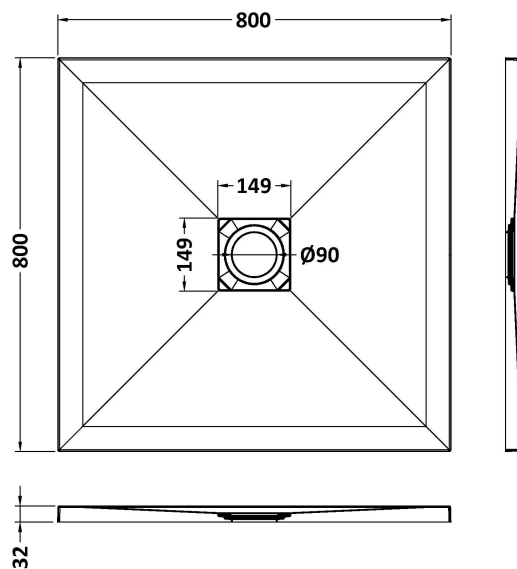

Sales Code: NLT61006

Description: Square Shower Tray 800X800

### Product Dimensions

Length (mm):	800
Width (mm):	800
Height (mm):	33
Nett Weight (kg):	24.73

### Packaging Dimensions

Length (mm):	840
Width (mm):	840
Height (mm):	73
Gross Weight (kg):	24.73

### Outer Box Dimensions (If Applicable)

Length (mm):	
Width (mm):	
Height (mm):	
Gross Weight (kg):	
Barcode:	5056462656182