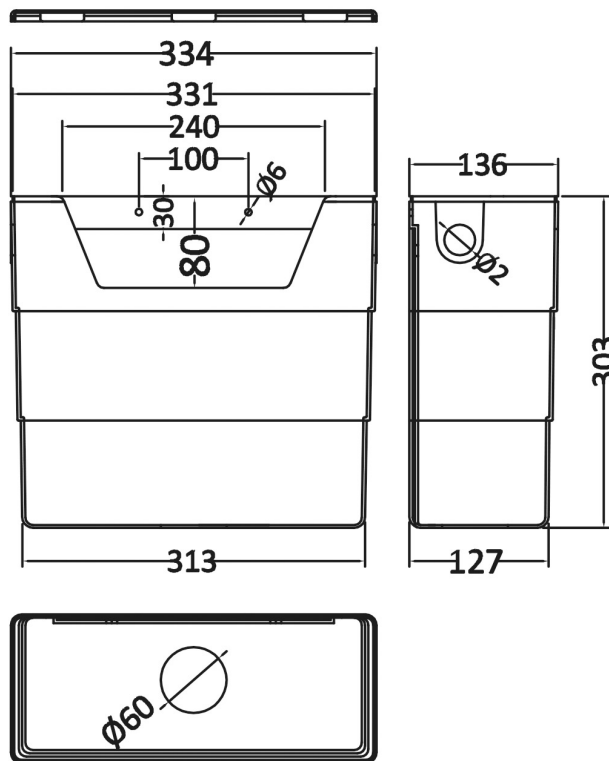

Sales Code: XTY6M04

Description: Concealed Cistern & Square Push Button

Packaging Details

Barcode: 5056462679730

Sales Code: XTY006

Description: Cable Conc Universal Access Cistern

Product Dimensions

Length (mm):	
Width (mm):	303
Height (mm):	334
Depth (mm):	136
Nett Weight (kg):	2.23

Packaging Dimensions

Height (mm):	345
Width (mm):	145
Depth (mm):	320
Gross Weight (kg):	2.23

Packaging Data

Box Colour:	Brown Cardboard Box
Box Qty:	1
Label Size:	100 x 50
Label Colour:	White Label
Label Qty:	2

Outer Box Dimensions (If Applicable)

Height (mm):	
Width (mm):	
Length (mm):	
Depth (mm):	
Gross Weight (kg):	2
Barcode:	5055146182566

Product Details

Country of Origin:	China
Fitting Instruction:	No
CE Certification:	Yes
Product Material:	Hd Polyethylene
Heating Element Wattage:	Not Applicable
Colour/Finish:	Chrome
Product Diameter:	Not Applicable
Connection Size:	1/2" Bsp

Sales Code: MDPB07

Description: Square Dual Flush Push Button

Product Dimensions

Length (mm):	
Width (mm):	70
Height (mm):	70
Depth (mm):	99
Nett Weight (kg):	0.2

Packaging Dimensions

Height (mm):	50
Width (mm):	155
Depth (mm):	80
Gross Weight (kg):	0.2