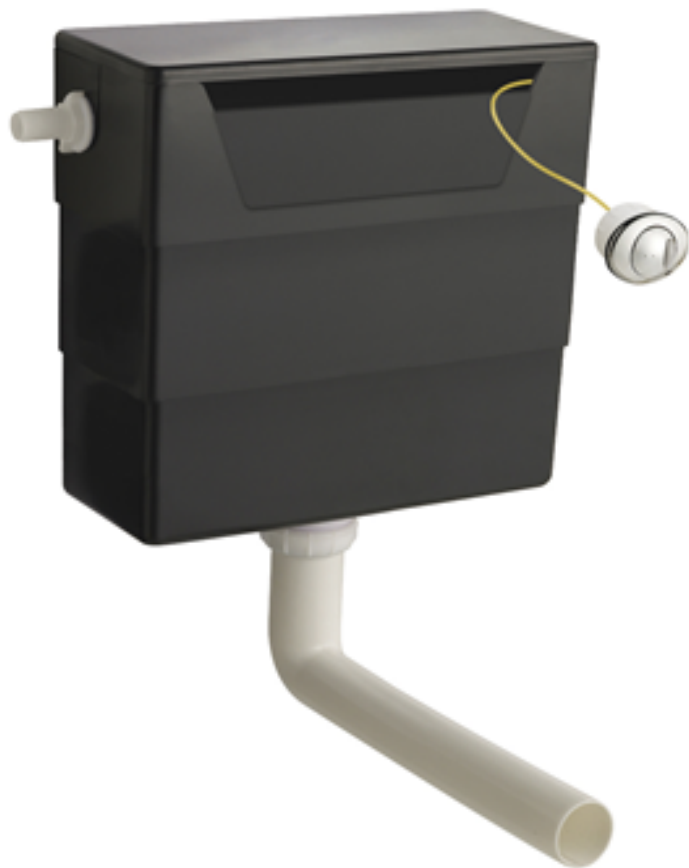

Sales Code: XTY6M04

Description: Concealed Cistern & Square Push Button

Packaging Details

Barcode: 5056462679730

Sales Code: XTY006

Description: Cable Conc Universal Access Cistern

Product Dimensions

Length (mm):	
Width (mm):	303
Height (mm):	334
Depth (mm):	136
Nett Weight (kg):	2.23

Packaging Dimensions

Height (mm):	345
Width (mm):	145
Depth (mm):	320
Gross Weight (kg):	2.23

Packaging Data

Box Colour:	Brown Cardboard Box
Box Qty:	1
Label Size:	100 x 50
Label Colour:	White Label
Label Qty:	2

Outer Box Dimensions (If Applicable)

Height (mm):	
Width (mm):	
Length (mm):	
Depth (mm):	
Gross Weight (kg):	2
Barcode:	5055146182566

Product Details

Country of Origin:	China
Fitting Instruction:	No
CE Certification:	Yes
Product Material:	Hd Polyethylene
Heating Element Wattage:	Not Applicable
Colour/Finish:	Chrome
Product Diameter:	Not Applicable
Connection Size:	1/2" Bsp

Sales Code: MDPB07

Description: Square Dual Flush Push Button

Product Dimensions

Length (mm):	
Width (mm):	70
Height (mm):	70
Depth (mm):	99
Nett Weight (kg):	0.2

Packaging Dimensions

Height (mm):	50
Width (mm):	155
Depth (mm):	80
Gross Weight (kg):	0.2