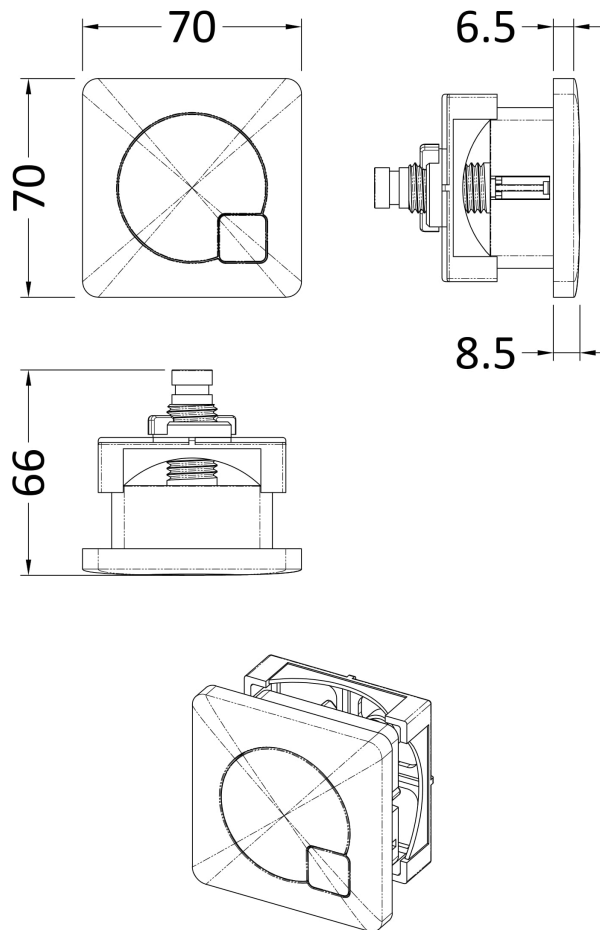

Sales Code: XTY6M04

Description: Concealed Cistern & Square Push Button

Packaging Details

Barcode: 5056462679730

Sales Code: XTY006

Description: Cable Conc Universal Access Cistern

Product Dimensions

Length (mm):	
Width (mm):	303
Height (mm):	334
Depth (mm):	136
Nett Weight (kg):	2.23

Packaging Dimensions

Height (mm):	345
Width (mm):	145
Depth (mm):	320
Gross Weight (kg):	2.23

Packaging Data

Box Colour:	Brown Cardboard Box
Box Qty:	1
Label Size:	100 x 50
Label Colour:	White Label
Label Qty:	2

Outer Box Dimensions (If Applicable)

Height (mm):	
Width (mm):	
Length (mm):	
Depth (mm):	
Gross Weight (kg):	2
Barcode:	5055146182566

Product Details

Country of Origin:	China
Fitting Instruction:	No
CE Certification:	Yes
Product Material:	Hd Polyethylene
Heating Element Wattage:	Not Applicable
Colour/Finish:	Chrome
Product Diameter:	Not Applicable
Connection Size:	1/2" Bsp

Sales Code: MDPB07

Description: Square Dual Flush Push Button

Product Dimensions

Length (mm):	
Width (mm):	70
Height (mm):	70
Depth (mm):	99
Nett Weight (kg):	0.2

Packaging Dimensions

Height (mm):	50
Width (mm):	155
Depth (mm):	80
Gross Weight (kg):	0.2