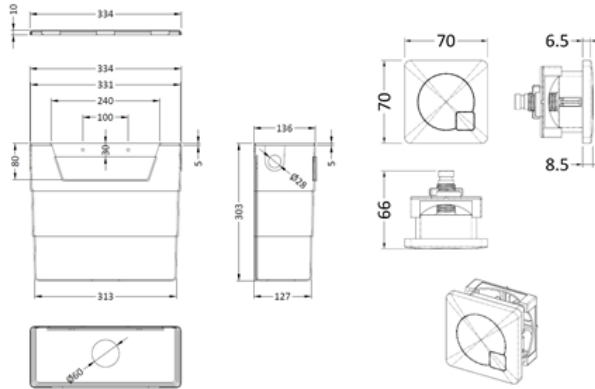

Sales Code: XTY6M04

Description: Concealed Cistern & Square Push Button

Packaging Details

Barcode: 5056462679730

Sales Code: XTY006

Description: Cable Conc Universal Access Cistern

Product Dimensions

Length (mm):	
Width (mm):	303
Height (mm):	334
Depth (mm):	136
Nett Weight (kg):	2.23

Packaging Dimensions

Height (mm):	345
Width (mm):	145
Depth (mm):	320
Gross Weight (kg):	2.23

Packaging Data

Box Colour:	Brown Cardboard Box
Box Qty:	1
Label Size:	100 x 50
Label Colour:	White Label
Label Qty:	2

Outer Box Dimensions (If Applicable)

Height (mm):	
Width (mm):	
Length (mm):	
Depth (mm):	
Gross Weight (kg):	2
Barcode:	5055146182566

Product Details

Country of Origin:	China
Fitting Instruction:	No
CE Certification:	Yes
Product Material:	Hd Polyethylene
Heating Element Wattage:	Not Applicable
Colour/Finish:	Chrome
Product Diameter:	Not Applicable
Connection Size:	1/2" Bsp

Sales Code: MDPB07

Description: Square Dual Flush Push Button

Product Dimensions

Length (mm):	
Width (mm):	70
Height (mm):	70
Depth (mm):	99
Nett Weight (kg):	0.2

Packaging Dimensions

Height (mm):	50
Width (mm):	155
Depth (mm):	80
Gross Weight (kg):	0.2