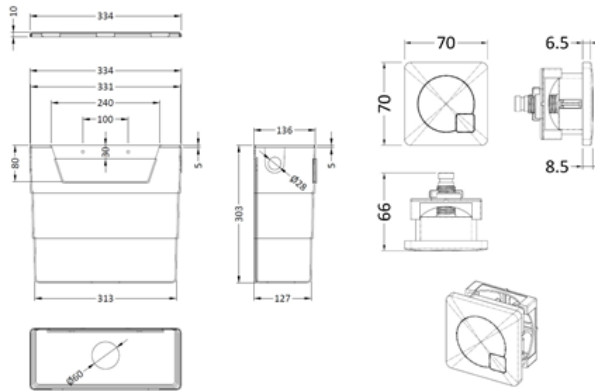

Sales Code: XTY8M04

Description: Dual Flush Cistern & Square Push Button

Packaging Details

Barcode: 5056462679747

Sales Code: XTY008

Description: Dual Flush Universal Concealed Cistern

Product Dimensions

Length (mm):	
Width (mm):	340
Height (mm):	296
Depth (mm):	142
Nett Weight (kg):	1.6

Packaging Dimensions

Height (mm):	306
Width (mm):	152
Depth (mm):	350
Gross Weight (kg):	1.7

Packaging Data

Box Colour:	Brown Cardboard Box
Box Qty:	1
Label Size:	100 x 50
Label Colour:	White Label
Label Qty:	2

Outer Box Dimensions (If Applicable)

Height (mm):	
Width (mm):	
Length (mm):	
Depth (mm):	
Gross Weight (kg):	
Barcode:	5055275826683

Product Details

Country of Origin:	China
Fitting Instruction:	No
CE Certification:	
Product Material:	Hd Polyethylene
Heating Element Wattage:	Not Applicable
Colour/Finish:	White
Product Diameter:	Not Applicable
Connection Size:	1/2" Bsp

Sales Code: MDPB07

Description: Square Dual Flush Push Button

Product Dimensions

Length (mm):	
Width (mm):	70
Height (mm):	70
Depth (mm):	99
Nett Weight (kg):	0.2

Packaging Dimensions

Height (mm):	50
Width (mm):	155
Depth (mm):	80
Gross Weight (kg):	0.2