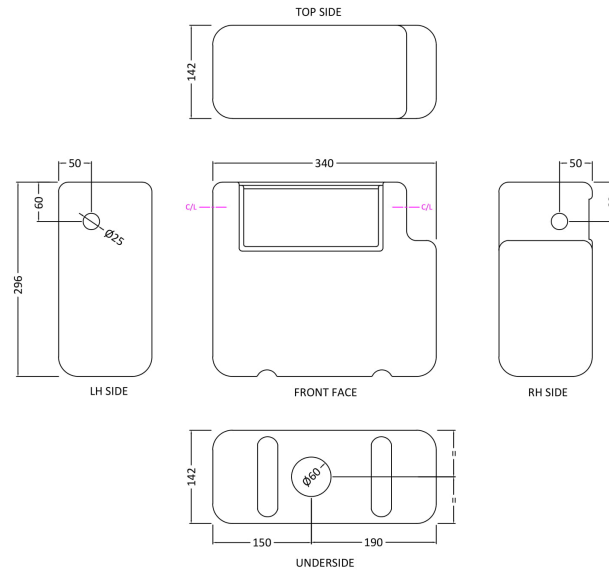

Sales Code: XTY8M04

Description: Dual Flush Cistern & Square Push Button

Packaging Details

Barcode: 5056462679747

Sales Code: XTY008

Description: Dual Flush Universal Concealed Cistern

Product Dimensions

Length (mm):	
Width (mm):	340
Height (mm):	296
Depth (mm):	142
Nett Weight (kg):	1.6

Packaging Dimensions

Height (mm):	306
Width (mm):	152
Depth (mm):	350
Gross Weight (kg):	1.7

Packaging Data

Box Colour:	Brown Cardboard Box
Box Qty:	1
Label Size:	100 x 50
Label Colour:	White Label
Label Qty:	2

Outer Box Dimensions (If Applicable)

Height (mm):	
Width (mm):	
Length (mm):	
Depth (mm):	
Gross Weight (kg):	
Barcode:	5055275826683

Product Details

Country of Origin:	China
Fitting Instruction:	No
CE Certification:	
Product Material:	Hd Polyethylene
Heating Element Wattage:	Not Applicable
Colour/Finish:	White
Product Diameter:	Not Applicable
Connection Size:	1/2" Bsp

Sales Code: MDPB07

Description: Square Dual Flush Push Button

Product Dimensions

Length (mm):	
Width (mm):	70
Height (mm):	70
Depth (mm):	99
Nett Weight (kg):	0.2

Packaging Dimensions

Height (mm):	50
Width (mm):	155
Depth (mm):	80
Gross Weight (kg):	0.2