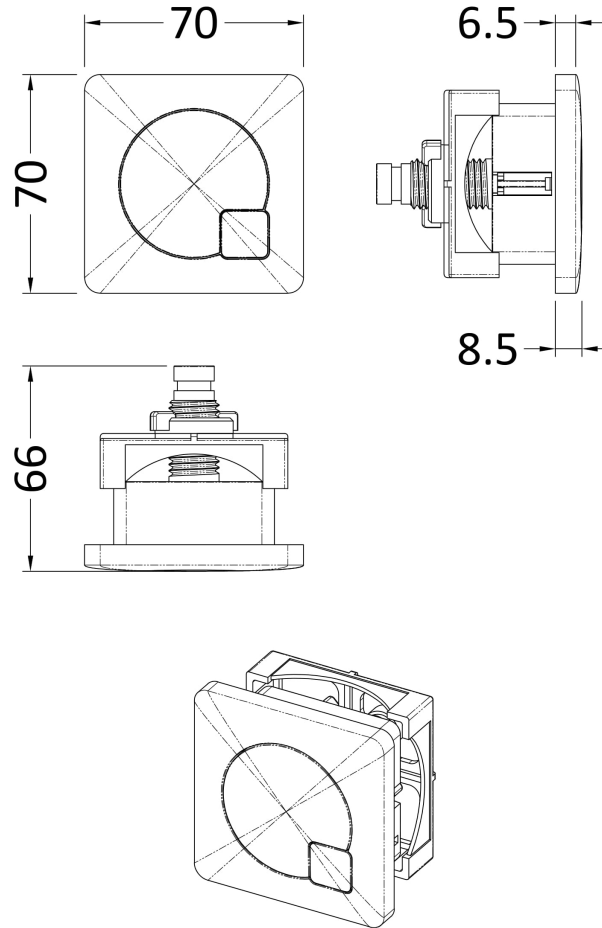

Sales Code: XTY8M04

Description: Dual Flush Cistern & Square Push Button

Packaging Details

Barcode: 5056462679747

Sales Code: XTY008

Description: Dual Flush Universal Concealed Cistern

Product Dimensions

Length (mm):	
Width (mm):	340
Height (mm):	296
Depth (mm):	142
Nett Weight (kg):	1.6

Packaging Dimensions

Height (mm):	306
Width (mm):	152
Depth (mm):	350
Gross Weight (kg):	1.7

Packaging Data

Box Colour:	Brown Cardboard Box
Box Qty:	1
Label Size:	100 x 50
Label Colour:	White Label
Label Qty:	2

Outer Box Dimensions (If Applicable)

Height (mm):	
Width (mm):	
Length (mm):	
Depth (mm):	
Gross Weight (kg):	
Barcode:	5055275826683

Product Details

Country of Origin:	China
Fitting Instruction:	No
CE Certification:	
Product Material:	Hd Polyethylene
Heating Element Wattage:	Not Applicable
Colour/Finish:	White
Product Diameter:	Not Applicable
Connection Size:	1/2" Bsp

Sales Code: MDPB07

Description: Square Dual Flush Push Button

Product Dimensions

Length (mm):	
Width (mm):	70
Height (mm):	70
Depth (mm):	99
Nett Weight (kg):	0.2

Packaging Dimensions

Height (mm):	50
Width (mm):	155
Depth (mm):	80
Gross Weight (kg):	0.2