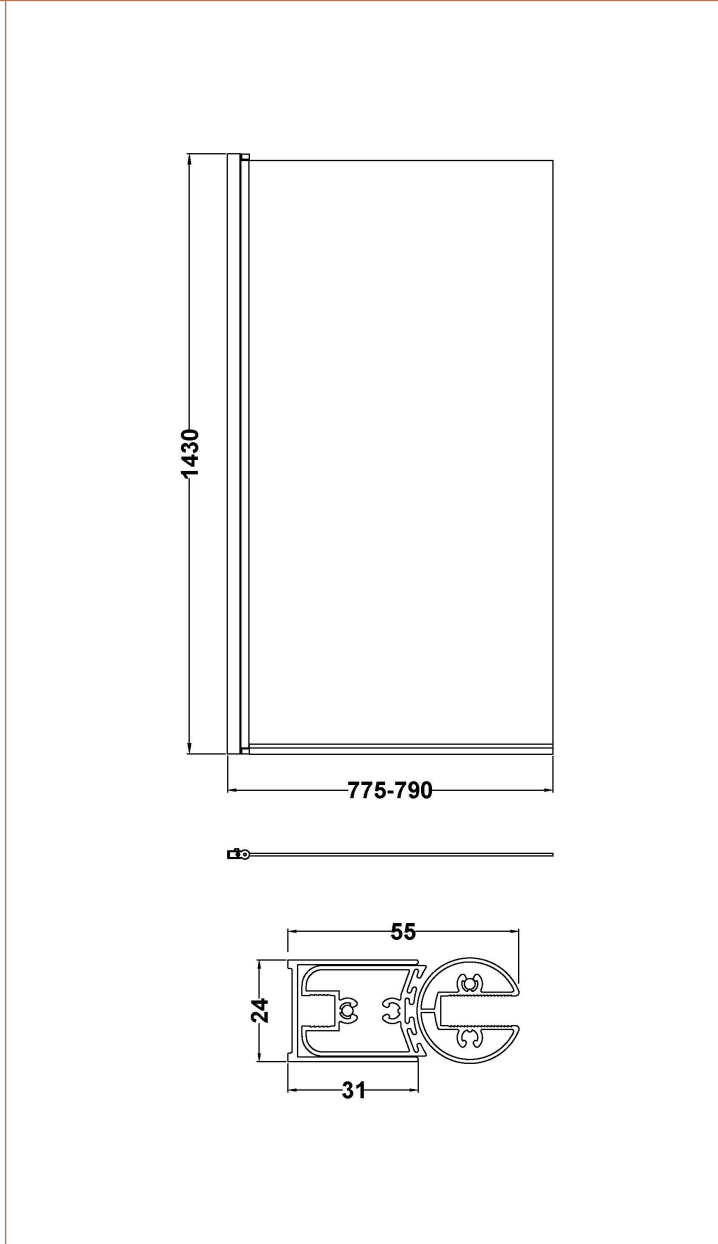

Sales Code: NSSQ

Description: Square Bath Screen (6)

Product Dimensions	
Height (mm):	1430
Width (mm):	785
Depth (mm):	38
Nett Weight (kg):	17
Packaging Dimensions	
Height (mm):	50
Width (mm):	800
Length (mm):	1440
Gross Weight (kg):	17.4
Packaging Data	
Box Colour:	Brown Cardboard Box - Printed
Box Qty:	1
Label Size:	x
Label Colour:	Not Applicable
Label Qty:	0
Outer Box Dimensions (If Applicable)	
Height (mm):	
Width (mm):	
Depth (mm):	
Length (mm):	
Gross Weight (kg):	
Barcode:	5055369002566
Product Details	
Country of Origin:	China
Fitting Instruction:	No
CE Approval:	
Profile Material:	Aluminium
Profile Finish:	Polished Chrome
Adjustments (mm):	775mm-790mm
Entry Width (mm):	
Swing In Dim (mm):	700 mm
Swing Out Dim (mm):	700 mm
Radius (mm):	Not Applicable
Glass Thickness (mm):	6
Easy Fit:	No
Easy Clean:	No
Handle Style:	Not Applicable
Handle Material:	Not Applicable
Enclosure Design:	Frameless
Wheel Type:	Not Applicable
Support Bar Included:	Support Bar Not Included
Extras:	None