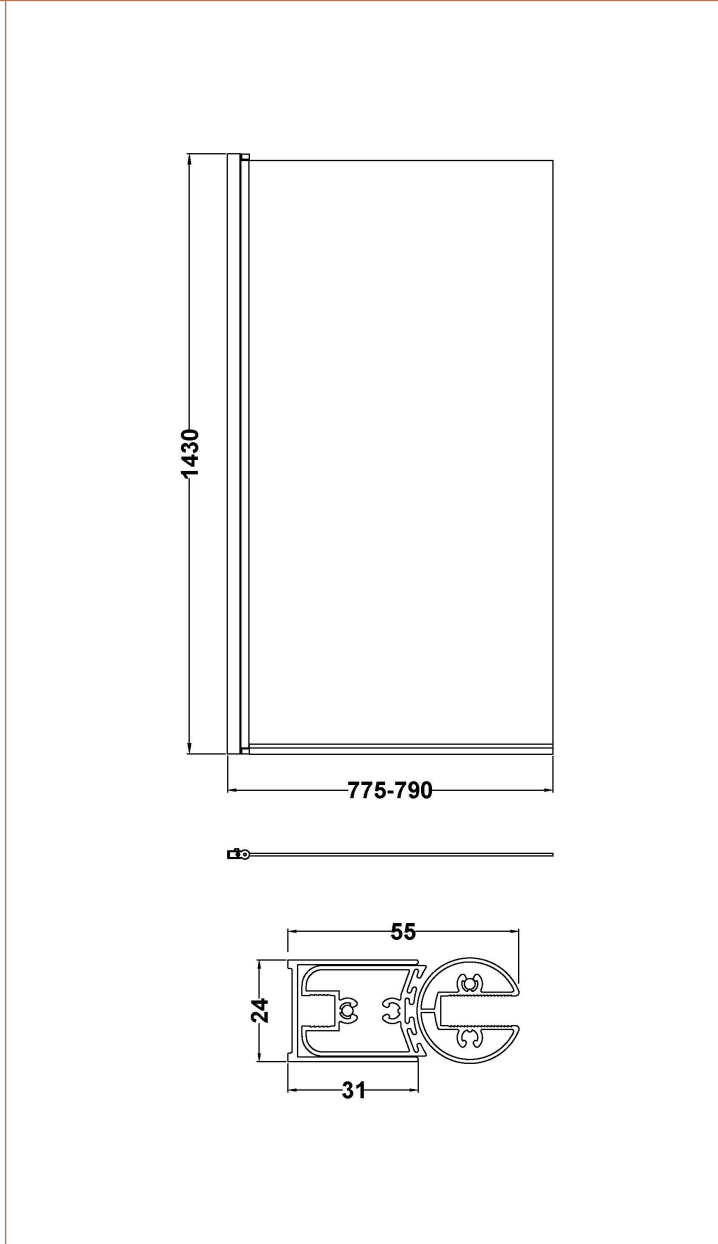

Sales Code: NSSQ

Description: Square Bath Screen (6)

**Product Dimensions**

Height (mm):	1430
Width (mm):	785
Depth (mm):	38
Nett Weight (kg):	17

**Packaging Dimensions**

Height (mm):	50
Width (mm):	800
Length (mm):	1440
Gross Weight (kg):	17.4

**Packaging Data**

Box Colour:	Brown Cardboard Box - Printed
Box Qty:	1
Label Size:	x
Label Colour:	Not Applicable
Label Qty:	0

**Outer Box Dimensions (If Applicable)**

Height (mm):	
Width (mm):	
Depth (mm):	
Length (mm):	
Gross Weight (kg):	
Barcode:	5055369002566

**Product Details**

Country of Origin:	China
Fitting Instruction:	No
CE Approval:	
Profile Material:	Aluminium
Profile Finish:	Polished Chrome
Adjustments (mm):	775mm-790mm
Entry Width (mm):	
Swing In Dim (mm):	700 mm
Swing Out Dim (mm):	700 mm
Radius (mm):	Not Applicable
Glass Thickness (mm):	6
Easy Fit:	No
Easy Clean:	No
Handle Style:	Not Applicable
Handle Material:	Not Applicable
Enclosure Design:	Frameless
Wheel Type:	Not Applicable
Support Bar Included:	Support Bar Not Included
Extras:	None