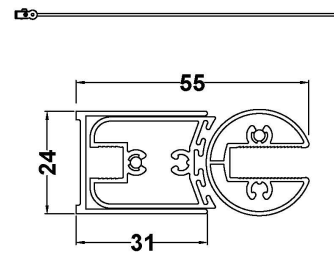

Sales Code: NSSQBF

Description: Square Framed Bath Screen (6)

Product Dimensions

Height (mm):	1435
Width (mm):	785
Depth (mm):	38
Nett Weight (kg):	18.4

Packaging Dimensions

Height (mm):	55
Width (mm):	810
Length (mm):	1460
Gross Weight (kg):	18.4

Packaging Data

Box Colour:	Brown Cardboard Box - Printed
Box Qty:	1
Label Size:	x
Label Colour:	Not Applicable
Label Qty:	0

Outer Box Dimensions (If Applicable)

Height (mm):	
Width (mm):	
Depth (mm):	
Length (mm):	
Gross Weight (kg):	
Barcode:	5056211881261

Product Details

Country of Origin:	China
Fitting Instruction:	No
CE Approval:	
Profile Material:	Aluminium
Profile Finish:	Matt Black
Adjustments (mm):	775mm-790mm
Entry Width (mm):	
Swing In Dim (mm):	700mm
Swing Out Dim (mm):	700mm
Radius (mm):	Not Applicable
Glass Thickness (mm):	6
Easy Fit:	No
Easy Clean:	No
Handle Style:	Not Applicable
Handle Material:	Not Applicable
Enclosure Design:	Frameless
Wheel Type:	Not Applicable
Support Bar Included:	Support Bar Not Included
Extras:	None