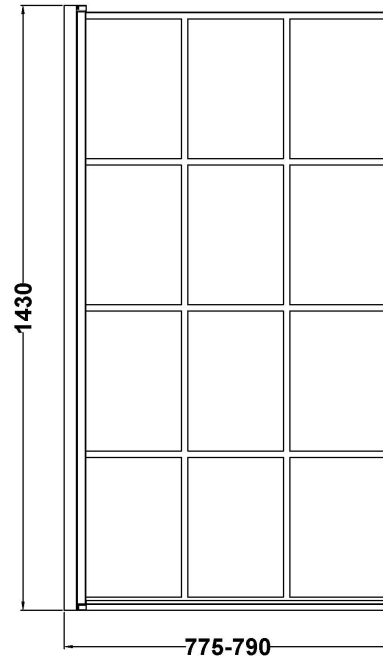

Sales Code: NSSQBF

Description: Square Framed Bath Screen (6)

Product Dimensions

Height (mm):	1435
Width (mm):	785
Depth (mm):	38
Nett Weight (kg):	18.4

Packaging Dimensions

Height (mm):	55
Width (mm):	810
Length (mm):	1460
Gross Weight (kg):	18.4

Packaging Data

Box Colour:	Brown Cardboard Box - Printed
Box Qty:	1
Label Size:	x
Label Colour:	Not Applicable
Label Qty:	0

Outer Box Dimensions (If Applicable)

Height (mm):	
Width (mm):	
Depth (mm):	
Length (mm):	
Gross Weight (kg):	
Barcode:	5056211881261

Product Details

Country of Origin:	China
Fitting Instruction:	No
CE Approval:	
Profile Material:	Aluminium
Profile Finish:	Matt Black
Adjustments (mm):	775mm-790mm
Entry Width (mm):	
Swing In Dim (mm):	700mm
Swing Out Dim (mm):	700mm
Radius (mm):	Not Applicable
Glass Thickness (mm):	6
Easy Fit:	No
Easy Clean:	No
Handle Style:	Not Applicable
Handle Material:	Not Applicable
Enclosure Design:	Frameless
Wheel Type:	Not Applicable
Support Bar Included:	Support Bar Not Included
Extras:	None