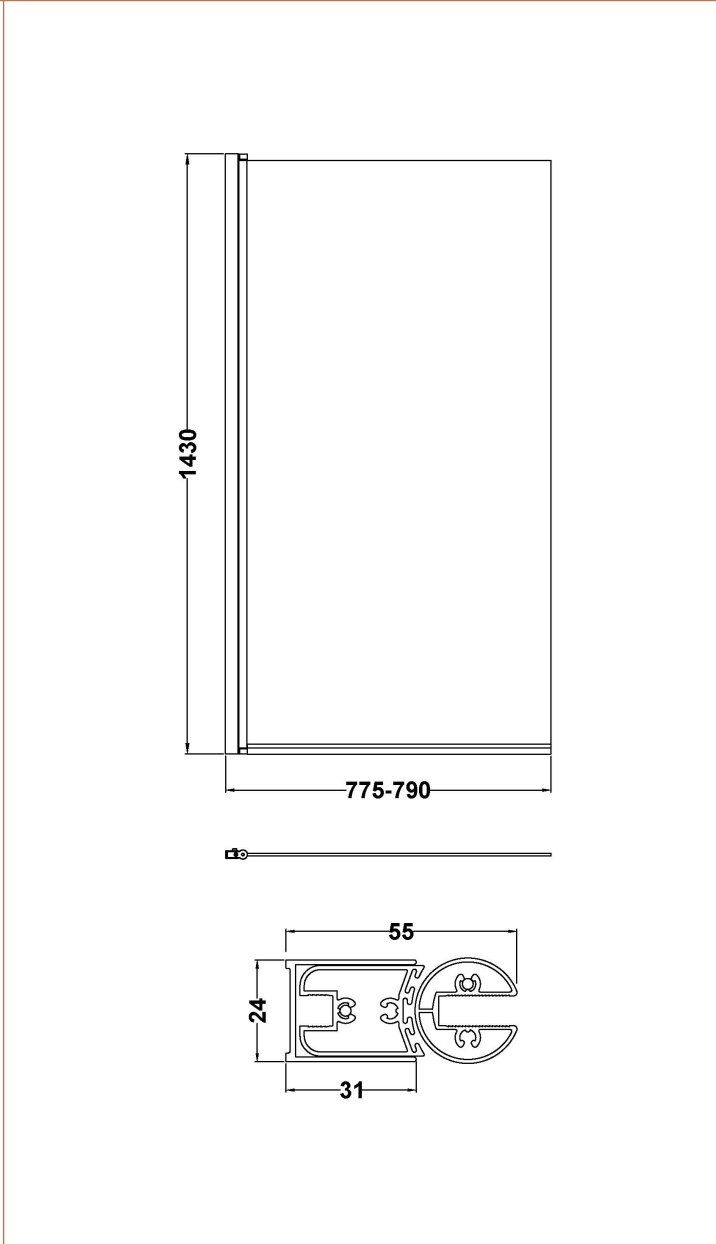

Sales Code: NSS6BP

Description: Square Bath Screen (6)

### Product Dimensions

Height (mm):	1400
Width (mm):	785
Depth (mm):	38
Nett Weight (kg):	17

### Packaging Dimensions

Height (mm):	50
Width (mm):	805
Length (mm):	1460
Gross Weight (kg):	17.3

### Outer Box Dimensions (If Applicable)

Height (mm):	
Width (mm):	
Depth (mm):	
Length (mm):	
Gross Weight (kg):	
Barcode:	5056211881292