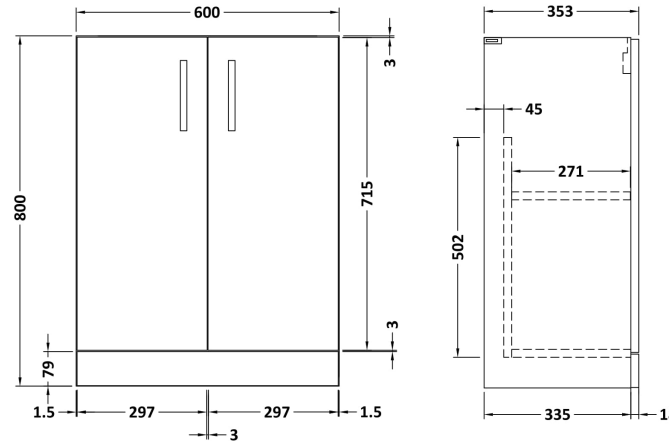

Sales Code: PAL027E

Description: 600 Fs 2-Door Vanity & Ceramic Basin

Packaging Details

Barcode: 5056211886051

Sales Code: NVF103

Description: 600 Fs 2-Door Unit (335 Deep)

Product Dimensions

Height (mm):	800
Width (mm):	600
Depth (mm):	353
Nett Weight (kg):	19.5

Packaging Dimensions

Height (mm):	835
Width (mm):	620
Depth (mm):	375
Gross Weight (kg):	20

Packaging Data

Box Colour:	Brown Cardboard Box - Printed
Box Qty:	0
Label Size:	0 x 0
Label Colour:	Not Applicable
Label Qty:	0

Outer Box Dimensions (If Applicable)

Height (mm):	
Width (mm):	
Depth (mm):	
Gross Weight (kg):	
Barcode:	5056211876090

Product Details

Country of Origin:	China
Fitting Instruction:	No
CE Certification:	N/A
FSC Certified Materials:	Yes
Colour:	Gloss White
Construction Method:	Cam & Wood Dowel
Construction Type:	Rigid
Cabinet Finish:	MFC Painted Gloss
Fascia Finish:	Mdf Painted Gloss
Cabinet Thickness (mm):	16
Fascia Thickness (mm):	18
Drawer Included:	No
Drawer Type:	Not Applicable
No of Shelves:	1
Hinge Type:	95 Degree Soft Close
Hinge Included:	Yes, Supplied
Adjustable Legs:	No, Not Required
Fixings Included:	Yes
Handle Style:	Contemporary
Waste Shroud:	No
Handle Included:	Yes
Handle Type:	D-Shape

Sales Code: CBM313

Description: Ceramic Rear Tap Basin 605X360

Product Dimensions

Height (mm):	150
Width (mm):	605
Depth (mm):	360
Nett Weight (kg):	10

Packaging Dimensions

Height (mm):	655
Width (mm):	420
Depth (mm):	200
Gross Weight (kg):	10