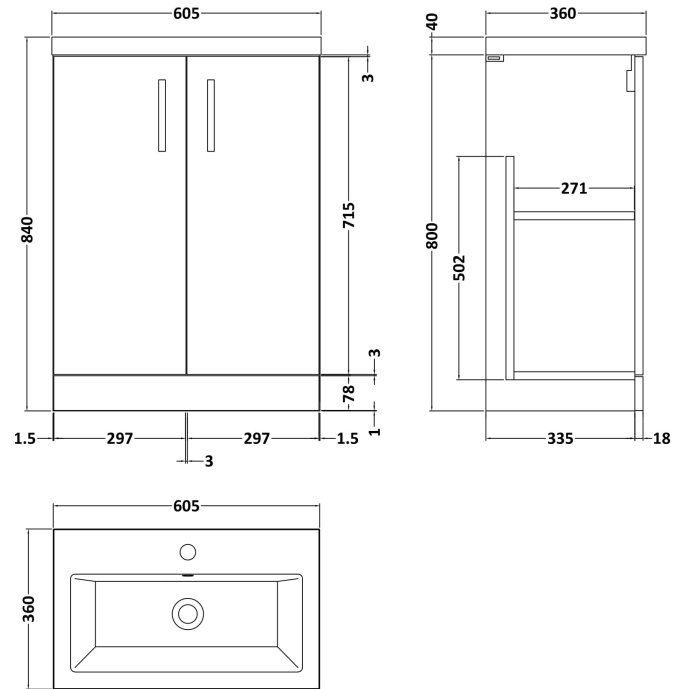

Sales Code: PAL027E

Description: 600 Fs 2-Door Vanity & Ceramic Basin

Packaging Details

Barcode: 5056211886051

Sales Code: NVF103

Description: 600 Fs 2-Door Unit (335 Deep)

Product Dimensions

Height (mm):	800
Width (mm):	600
Depth (mm):	353
Nett Weight (kg):	19.5

Packaging Dimensions

Height (mm):	835
Width (mm):	620
Depth (mm):	375
Gross Weight (kg):	20

Packaging Data

Box Colour:	Brown Cardboard Box - Printed
Box Qty:	0
Label Size:	0 x 0
Label Colour:	Not Applicable
Label Qty:	0

Outer Box Dimensions (If Applicable)

Height (mm):	
Width (mm):	
Depth (mm):	
Gross Weight (kg):	
Barcode:	5056211876090

Product Details

Country of Origin:	China
Fitting Instruction:	No
CE Certification:	N/A
FSC Certified Materials:	Yes
Colour:	Gloss White
Construction Method:	Cam & Wood Dowel
Construction Type:	Rigid
Cabinet Finish:	MFC Painted Gloss
Fascia Finish:	Mdf Painted Gloss
Cabinet Thickness (mm):	16
Fascia Thickness (mm):	18
Drawer Included:	No
Drawer Type:	Not Applicable
No of Shelves:	1
Hinge Type:	95 Degree Soft Close
Hinge Included:	Yes, Supplied
Adjustable Legs:	No, Not Required
Fixings Included:	Yes
Handle Style:	Contemporary
Waste Shroud:	No
Handle Included:	Yes
Handle Type:	D-Shape

Sales Code: CBM313

Description: Ceramic Rear Tap Basin 605X360

Product Dimensions

Height (mm):	150
Width (mm):	605
Depth (mm):	360
Nett Weight (kg):	10

Packaging Dimensions

Height (mm):	655
Width (mm):	420
Depth (mm):	200
Gross Weight (kg):	10