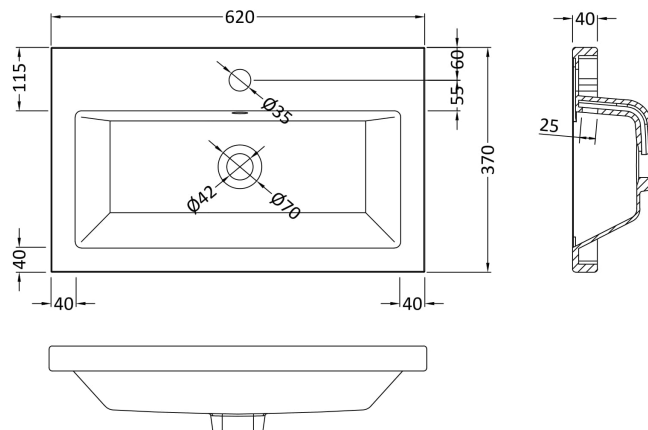

Sales Code: PAL027E

Description: 600 Fs 2-Door Vanity & Ceramic Basin

Packaging Details

Barcode: 5056211886051

Sales Code: NVF103

Description: 600 Fs 2-Door Unit (335 Deep)

Product Dimensions

Height (mm):	800
Width (mm):	600
Depth (mm):	353
Nett Weight (kg):	19.5

Packaging Dimensions

Height (mm):	835
Width (mm):	620
Depth (mm):	375
Gross Weight (kg):	20

Packaging Data

Box Colour:	Brown Cardboard Box - Printed
Box Qty:	0
Label Size:	0 x 0
Label Colour:	Not Applicable
Label Qty:	0

Outer Box Dimensions (If Applicable)

Height (mm):	
Width (mm):	
Depth (mm):	
Gross Weight (kg):	
Barcode:	5056211876090

Product Details

Country of Origin:	China
Fitting Instruction:	No
CE Certification:	N/A
FSC Certified Materials:	Yes
Colour:	Gloss White
Construction Method:	Cam & Wood Dowel
Construction Type:	Rigid
Cabinet Finish:	MFC Painted Gloss
Fascia Finish:	Mdf Painted Gloss
Cabinet Thickness (mm):	16
Fascia Thickness (mm):	18
Drawer Included:	No
Drawer Type:	Not Applicable
No of Shelves:	1
Hinge Type:	95 Degree Soft Close
Hinge Included:	Yes, Supplied
Adjustable Legs:	No, Not Required
Fixings Included:	Yes
Handle Style:	Contemporary
Waste Shroud:	No
Handle Included:	Yes
Handle Type:	D-Shape

Sales Code: CBM313

Description: Ceramic Rear Tap Basin 605X360

Product Dimensions

Height (mm):	150
Width (mm):	605
Depth (mm):	360
Nett Weight (kg):	10

Packaging Dimensions

Height (mm):	655
Width (mm):	420
Depth (mm):	200
Gross Weight (kg):	10