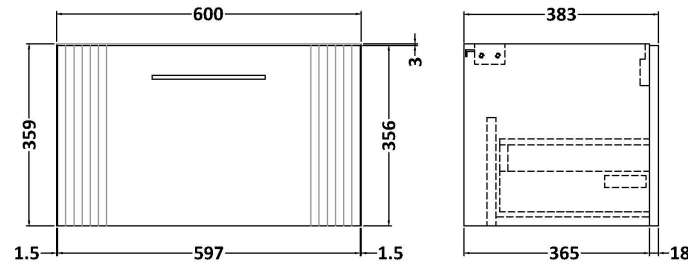

Sales Code: DPF294W

Description: 600 W/H Single Drawer Vanity & Worktop

Packaging Details

Barcode: 5056462675466

Sales Code: FLT294

Description: 600 W/H Single Drawer Unit

Product Dimensions

Height (mm):	359
Width (mm):	600
Depth (mm):	383
Nett Weight (kg):	13

Packaging Dimensions

Height (mm):	380
Width (mm):	620
Depth (mm):	405
Gross Weight (kg):	13.5

Packaging Data

Box Colour:	Brown Cardboard Box - Printed
Box Qty:	0
Label Size:	0 x 0
Label Colour:	Not Applicable
Label Qty:	0

Sales Code: MWT260

Description: 600 Worktop (605X390x18mm)

Product Dimensions

Height (mm):	18
Width (mm):	605
Depth (mm):	390
Nett Weight (kg):	2.5

Packaging Dimensions

Height (mm):	25
Width (mm):	625
Depth (mm):	410
Gross Weight (kg):	2.5

Packaging Data

Box Colour:	Brown Cardboard Box - Printed
Box Qty:	1
Label Size:	100 x 50
Label Colour:	Not Applicable
Label Qty:	0

Outer Box Dimensions (If Applicable)

Height (mm):	
Width (mm):	
Depth (mm):	
Gross Weight (kg):	
Barcode:	5056211899747