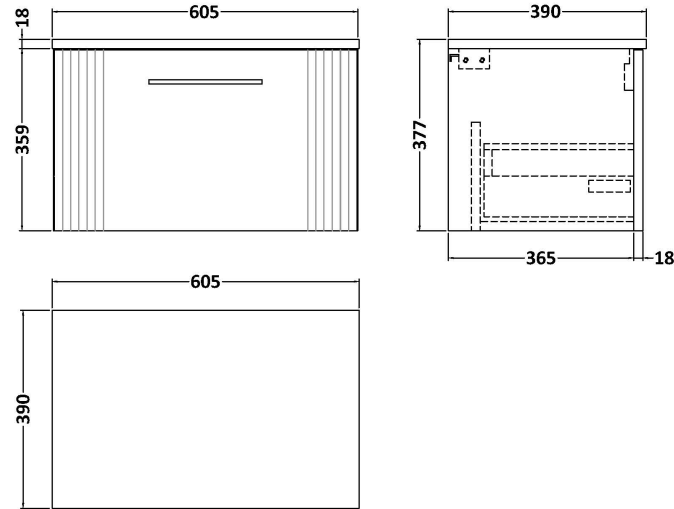

Sales Code: DPF294W

Description: 600 W/H Single Drawer Vanity & Worktop

Packaging Details

Barcode: 5056462675466

Sales Code: FLT294

Description: 600 W/H Single Drawer Unit

Product Dimensions

Height (mm):	359
Width (mm):	600
Depth (mm):	383
Nett Weight (kg):	13

Packaging Dimensions

Height (mm):	380
Width (mm):	620
Depth (mm):	405
Gross Weight (kg):	13.5

Packaging Data

Box Colour:	Brown Cardboard Box - Printed
Box Qty:	0
Label Size:	0 x 0
Label Colour:	Not Applicable
Label Qty:	0

Outer Box Dimensions (If Applicable)

Height (mm):	
Width (mm):	
Depth (mm):	
Gross Weight (kg):	
Barcode:	5056462655451

Product Details

Country of Origin:	China
Fitting Instruction:	No
CE Certification:	
FSC Certified Materials:	Yes
Colour:	Satin Grey
Construction Method:	Cam & Wood Dowel
Construction Type:	Rigid
Cabinet Finish:	MFC Painted Gloss
Fascia Finish:	Mdf Painted Gloss
Cabinet Thickness (mm):	16
Fascia Thickness (mm):	18
Drawer Included:	Yes
Drawer Type:	80mm High Metal S/C Inc Galler
No of Shelves:	0
Hinge Type:	Not Applicable
Hinge Included:	No
Adjustable Legs:	No, Not Required
Fixings Included:	Yes
Handle Style:	Modern
Waste Shroud:	Yes
Handle Included:	Yes, Supplied
Handle Type:	Finger Pull

Sales Code: MWT260

Description: 600 Worktop (605X390x18mm)

Product Dimensions

Height (mm):	18
Width (mm):	605
Depth (mm):	390
Nett Weight (kg):	2.5

Packaging Dimensions

Height (mm):	25
Width (mm):	625
Depth (mm):	410
Gross Weight (kg):	2.5