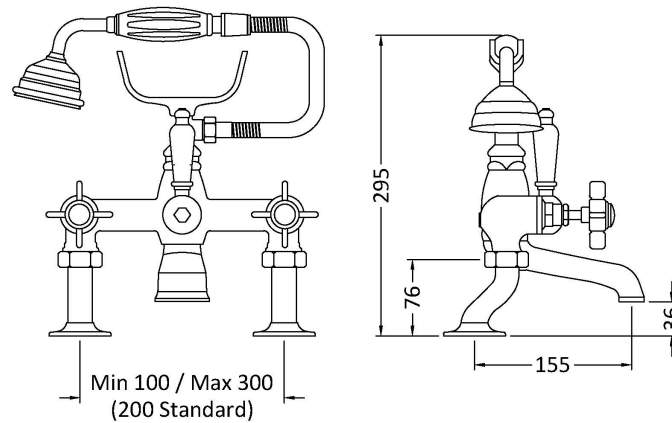

Sales Code: I303X

Description: Luxury 3/4" Cranked Bsm W/ Shower Kit

Product Dimensions

Height (mm):	295
Width (mm):	215
Depth (mm):	180
Length (mm):	
Nett Weight (kg):	3.53

Packaging Dimensions

Height (mm):	140
Width (mm):	235
Depth (mm):	265
Gross Weight (kg):	3.99

Packaging Data

Box Colour:	White Cardboard Box
Box Qty:	1
Label Size:	100 x 50
Label Colour:	White Label
Label Qty:	2

Outer Box Dimensions (If Applicable)

Height (mm):	315
Width (mm):	280
Depth (mm):	490
Length (mm):	
Gross Weight (kg):	17
Barcode:	5055146115878

Product Details

Country of Origin:	China
Fitting Instruction:	No
Product Material:	Brass
Control Type:	Manual
Waste Included:	Waste Not Included
Waste Type:	Not Applicable
WRAS Approval: No	Approval No: N/A
Valve/Cartridge Type:	Screw Down
Colour/Finish:	Chrome
Mount Type:	Deck
Operating Pressure (bar):	0.1
Flow Rates: (Litres Per Min)	0.1 bar: 12 0.5 bar: 36 1 bar: 48 2 bar: 0 3 bar: 0
Pipe Size:	22 mm (3/4" Bsp)
Pipe Centres:	200mm