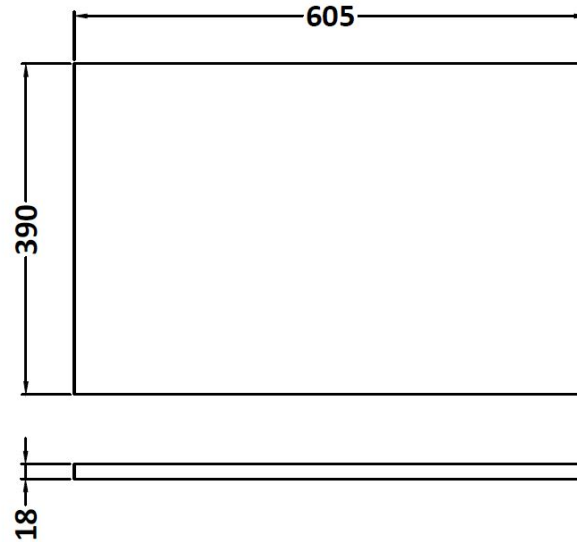

Sales Code: ARN123W

Description: 600 Wh 2-Door Vanity & Worktop

Packaging Details

Barcode: 5056462667799

Sales Code: NVF123

Description: 600 Wh 2-Door Unit (365 Deep)

Product Dimensions

Height (mm):	539
Width (mm):	600
Depth (mm):	383
Nett Weight (kg):	14.2

Packaging Dimensions

Height (mm):	560
Width (mm):	620
Depth (mm):	405
Gross Weight (kg):	14.7

Packaging Data

Box Colour:	Brown Cardboard Box - Printed
Box Qty:	0
Label Size:	0 x 0
Label Colour:	Not Applicable
Label Qty:	0

Sales Code: MWD160

Description: 600 Worktop (605X390x18mm)

Product Dimensions

Height (mm):	18
Width (mm):	605
Depth (mm):	390
Nett Weight (kg):	2.5

Packaging Dimensions

Height (mm):	25
Width (mm):	625
Depth (mm):	410
Gross Weight (kg):	3

Packaging Data

Box Colour:	Brown Cardboard Box - Printed
Box Qty:	1
Label Size:	100 x 50
Label Colour:	Not Applicable
Label Qty:	0

Outer Box Dimensions (If Applicable)

Height (mm):	
Width (mm):	
Depth (mm):	
Gross Weight (kg):	
Barcode:	5055275826263