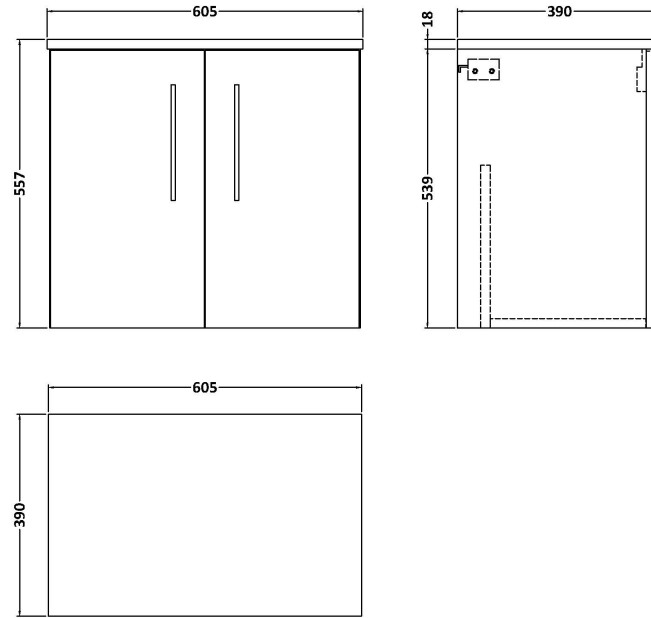

Sales Code: ARN123W

Description: 600 Wh 2-Door Vanity & Worktop

Packaging Details

Barcode: 5056462667799

Sales Code: NVF123

Description: 600 Wh 2-Door Unit (365 Deep)

Product Dimensions

Height (mm):	539
Width (mm):	600
Depth (mm):	383
Nett Weight (kg):	14.2

Packaging Dimensions

Height (mm):	560
Width (mm):	620
Depth (mm):	405
Gross Weight (kg):	14.7

Packaging Data

Box Colour:	Brown Cardboard Box - Printed
Box Qty:	0
Label Size:	0 x 0
Label Colour:	Not Applicable
Label Qty:	0

Outer Box Dimensions (If Applicable)

Height (mm):	
Width (mm):	
Depth (mm):	
Gross Weight (kg):	
Barcode:	5056462614380

Product Details

Country of Origin:	China
Fitting Instruction:	No
CE Certification:	N/A
FSC Certified Materials:	Yes
Colour:	Gloss White
Construction Method:	Cam & Wood Dowel
Construction Type:	Rigid
Cabinet Finish:	MFC Painted Gloss
Fascia Finish:	Mdf Painted Gloss
Cabinet Thickness (mm):	16
Fascia Thickness (mm):	18
Drawer Included:	No
Drawer Type:	Not Applicable
No of Shelves:	0
Hinge Type:	95 Degree Soft Close
Hinge Included:	Yes, Supplied
Adjustable Legs:	No, Not Required
Fixings Included:	Yes
Handle Style:	Contemporary
Waste Shroud:	No
Handle Included:	Yes, Supplied
Handle Type:	D-Shape

Sales Code: MWD160

Description: 600 Worktop (605X390x18mm)

Product Dimensions

Height (mm):	18
Width (mm):	605
Depth (mm):	390
Nett Weight (kg):	2.5

Packaging Dimensions

Height (mm):	25
Width (mm):	625
Depth (mm):	410
Gross Weight (kg):	3