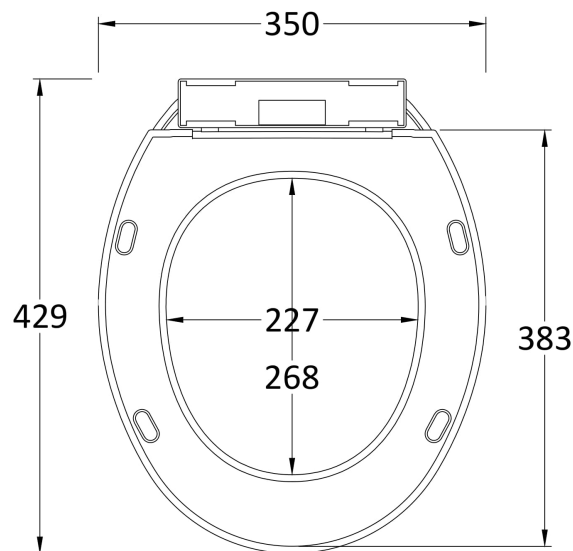

Sales Code: NTS010

Description: Standard Round Seat, Sc, Bottom Fix

Product Dimensions

Length (mm):	429
Width (mm):	350
Height (mm):	48
Nett Weight (kg):	1.2

Packaging Dimensions

Length (mm):	440
Width (mm):	350
Height (mm):	70
Gross Weight (kg):	1.42

Packaging Data

Box Colour:	White Cardboard Box - Printed
Box Qty:	1
Label Size:	100 x 50
Label Colour:	Not Applicable
Label Qty:	

Outer Box Dimensions (If Applicable)

Length (mm):	480
Width (mm):	330
Height (mm):	400
Gross Weight (kg):	14
Barcode:	5055369001446

Product Details

Country of Origin:	China
Fitting Instruction:	No
CE Certification:	Not Applicable
Product Material:	Polypropylene
Seat Type:	Round
Seat Function:	Soft Close
Hinge Centres (Min):	120
Hinge Centres (Max):	180
Hinge Material:	Polypropylene
Colour/Finish:	White
Fixing Method:	Bottom Fix