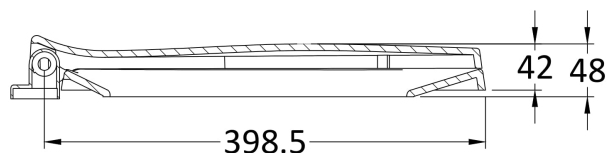

Sales Code: NTS010

Description: Standard Round Seat, Sc, Bottom Fix

Product Dimensions

Length (mm):	429
Width (mm):	350
Height (mm):	48
Nett Weight (kg):	1.2

Packaging Dimensions

Length (mm):	440
Width (mm):	350
Height (mm):	70
Gross Weight (kg):	1.42

Packaging Data

Box Colour:	White Cardboard Box - Printed
Box Qty:	1
Label Size:	100 x 50
Label Colour:	Not Applicable
Label Qty:	

Outer Box Dimensions (If Applicable)

Length (mm):	480
Width (mm):	330
Height (mm):	400
Gross Weight (kg):	14
Barcode:	5055369001446

Product Details

Country of Origin:	China
Fitting Instruction:	No
CE Certification:	Not Applicable
Product Material:	Polypropylene
Seat Type:	Round
Seat Function:	Soft Close
Hinge Centres (Min):	120
Hinge Centres (Max):	180
Hinge Material:	Polypropylene
Colour/Finish:	White
Fixing Method:	Bottom Fix