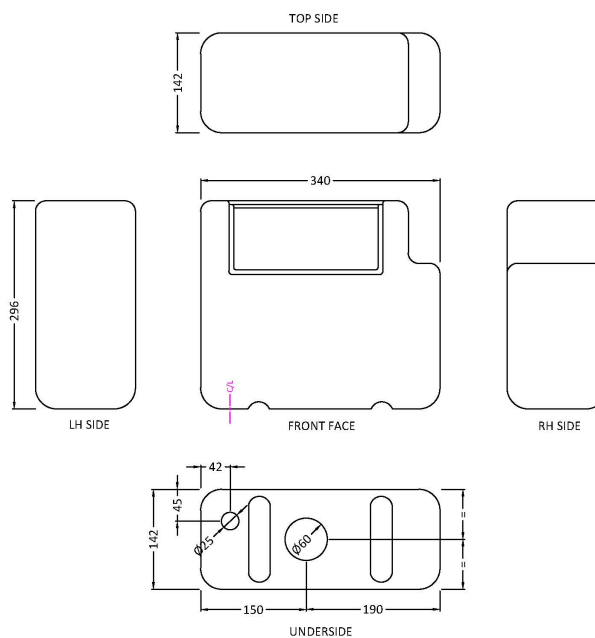

**Packaging Dimensions**

Height (mm):	50
Width (mm):	155
Depth (mm):	80
Gross Weight (kg):	0.2

**Packaging Data**

Box Colour:	White Cardboard Box
Box Qty:	1
Label Size:	100 x 50
Label Colour:	White Label
Label Qty:	1

**Outer Box Dimensions (If Applicable)**

Height (mm):	
Width (mm):	
Length (mm):	
Depth (mm):	
Gross Weight (kg):	
Barcode:	5056211815563

**Product Details**

Country of Origin:	United Kingdom
Fitting Instruction:	No
CE Certification:	
Product Material:	ABS
Heating Element Wattage:	Not Applicable
Colour/Finish:	Chrome
Product Diameter:	72 mm
Connection Size:	N/A

**Sales Code:** XTY008B

**Description:** Concealed Cistern Bottom Inlet

**Product Dimensions**

Length (mm):	
Width (mm):	340
Height (mm):	296
Depth (mm):	142
Nett Weight (kg):	1.6

**Packaging Dimensions**

Height (mm):	306
Width (mm):	152
Depth (mm):	350
Gross Weight (kg):	1.7

**Packaging Data**

Box Colour:	Brown Cardboard Box
Box Qty:	1
Label Size:	100 x 50
Label Colour:	White Label
Label Qty:	2

**Outer Box Dimensions (If Applicable)**