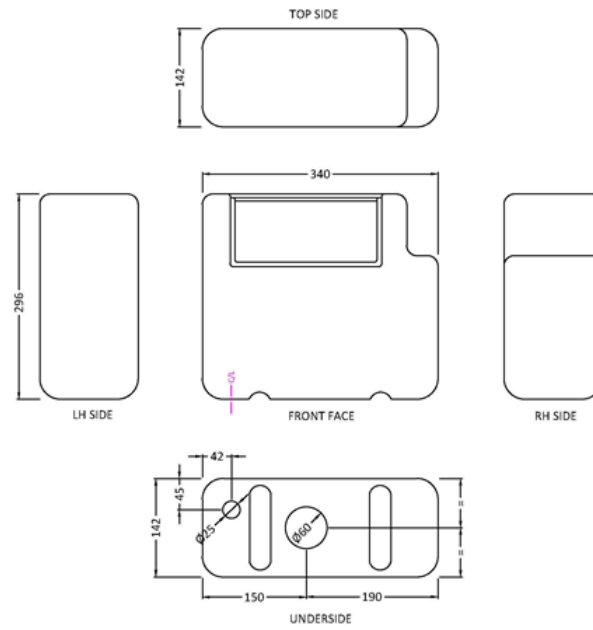

### Packaging Details

Barcode: 5056462647746

Sales Code: TDPB01

Description: Traditional Dual Flush Push Button

**Product Dimensions**

Length (mm):	
Width (mm):	72
Height (mm):	72
Depth (mm):	85
Nett Weight (kg):	0.2

**Packaging Dimensions**

Height (mm):	50
Width (mm):	155
Depth (mm):	80
Gross Weight (kg):	0.2

**Packaging Data**

Box Colour:	White Cardboard Box
Box Qty:	1
Label Size:	100 x 50
Label Colour:	White Label
Label Qty:	1

**Outer Box Dimensions (If Applicable)**

Height (mm):	
Width (mm):	
Length (mm):	
Depth (mm):	
Gross Weight (kg):	
Barcode:	5056211815563

**Product Details**

Country of Origin:	United Kingdom
Fitting Instruction:	No
CE Certification:	
Product Material:	ABS
Heating Element Wattage:	Not Applicable
Colour/Finish:	Chrome
Product Diameter:	72 mm
Connection Size:	N/A

**Sales Code:** XTY008B

**Description:** Concealed Cistern Bottom Inlet

**Product Dimensions**

Length (mm):	
Width (mm):	340
Height (mm):	296
Depth (mm):	142
Nett Weight (kg):	1.6

**Packaging Dimensions**