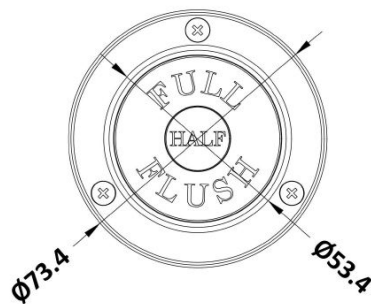

### Packaging Details

Barcode: 5056462647746

Sales Code: TDPB01

Description: Traditional Dual Flush Push Button

**Product Dimensions**

Length (mm):	
Width (mm):	72
Height (mm):	72
Depth (mm):	85
Nett Weight (kg):	0.2

**Packaging Dimensions**

Height (mm):	50
Width (mm):	155
Depth (mm):	80
Gross Weight (kg):	0.2

**Packaging Data**

Box Colour:	White Cardboard Box
Box Qty:	1
Label Size:	100 x 50
Label Colour:	White Label
Label Qty:	1

**Outer Box Dimensions (If Applicable)**

Height (mm):	
Width (mm):	
Length (mm):	
Depth (mm):	
Gross Weight (kg):	
Barcode:	5056211815563

**Product Details**

Country of Origin:	United Kingdom
Fitting Instruction:	No
CE Certification:	
Product Material:	ABS
Heating Element Wattage:	Not Applicable
Colour/Finish:	Chrome
Product Diameter:	72 mm
Connection Size:	N/A

**Sales Code:** XTY008B

**Description:** Concealed Cistern Bottom Inlet

**Product Dimensions**

Length (mm):	
Width (mm):	340
Height (mm):	296
Depth (mm):	142
Nett Weight (kg):	1.6

**Packaging Dimensions**