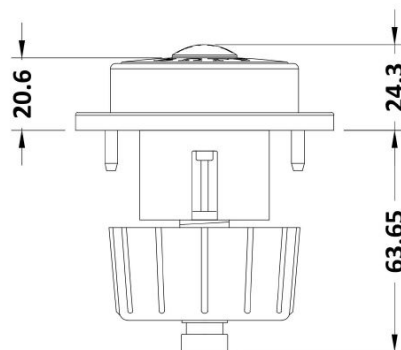

### Packaging Details

Barcode: 5056462647746

Sales Code: TDPB01

Description: Traditional Dual Flush Push Button

**Product Dimensions**

Length (mm):	
Width (mm):	72
Height (mm):	72
Depth (mm):	85
Nett Weight (kg):	0.2

**Packaging Dimensions**

Height (mm):	50
Width (mm):	155
Depth (mm):	80
Gross Weight (kg):	0.2

**Packaging Data**

Box Colour:	White Cardboard Box
Box Qty:	1
Label Size:	100 x 50
Label Colour:	White Label
Label Qty:	1

**Outer Box Dimensions (If Applicable)**

Height (mm):	
Width (mm):	
Length (mm):	
Depth (mm):	
Gross Weight (kg):	
Barcode:	5056211815563

**Product Details**

Country of Origin:	United Kingdom
Fitting Instruction:	No
CE Certification:	
Product Material:	ABS
Heating Element Wattage:	Not Applicable
Colour/Finish:	Chrome
Product Diameter:	72 mm
Connection Size:	N/A

**Sales Code:** XTY008B

**Description:** Concealed Cistern Bottom Inlet

**Product Dimensions**

Length (mm):	
Width (mm):	340
Height (mm):	296
Depth (mm):	142
Nett Weight (kg):	1.6

**Packaging Dimensions**