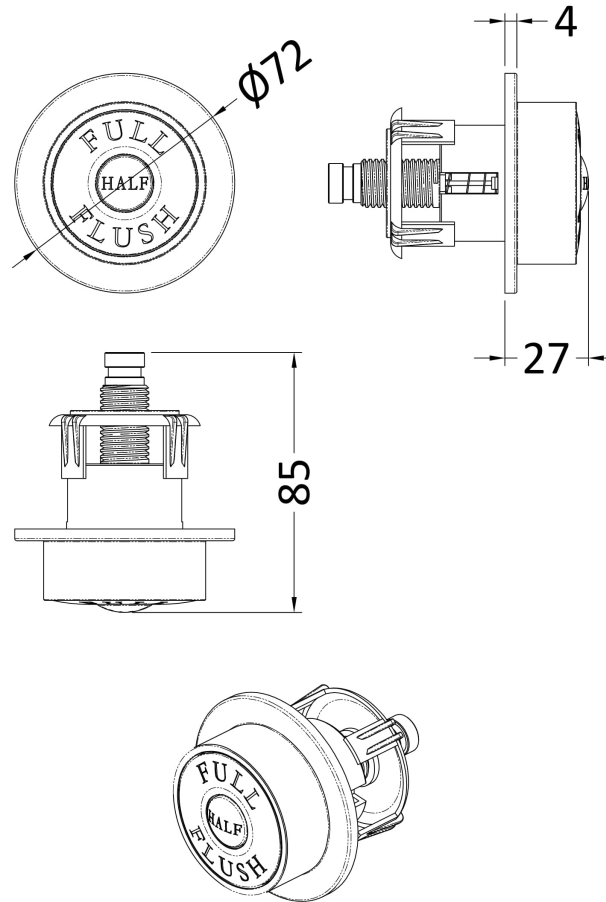

### Packaging Details

Barcode: 5056462647760

Sales Code: TDPB03

Description: Traditional Dual Flush Push Button

### Product Dimensions

Length (mm):	
Width (mm):	72
Height (mm):	72
Depth (mm):	85
Nett Weight (kg):	0.2

### Packaging Dimensions

Height (mm):	50
Width (mm):	155
Depth (mm):	80
Gross Weight (kg):	0.2

**Sales Code:** XTY008B

**Description:** Concealed Cistern Bottom Inlet

**Product Dimensions**

Length (mm):	
Width (mm):	340
Height (mm):	296
Depth (mm):	142
Nett Weight (kg):	1.6

**Packaging Dimensions**