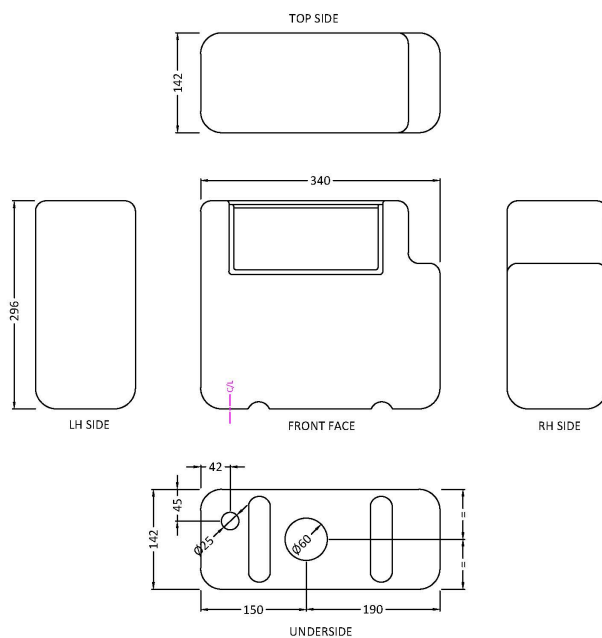

### Product Dimensions

Length (mm):	
Width (mm):	72
Height (mm):	72
Depth (mm):	85
Nett Weight (kg):	0.2

### Packaging Dimensions

Height (mm):	50
Width (mm):	155
Depth (mm):	80
Gross Weight (kg):	0.2

### Outer Box Dimensions (If Applicable)

Height (mm):	
Width (mm):	
Length (mm):	
Depth (mm):	
Gross Weight (kg):	
Barcode:	5056211893134

**Sales Code:** XTY008B

**Description:** Concealed Cistern Bottom Inlet

**Product Dimensions**

Length (mm):	
Width (mm):	340
Height (mm):	296
Depth (mm):	142
Nett Weight (kg):	1.6

**Packaging Dimensions**