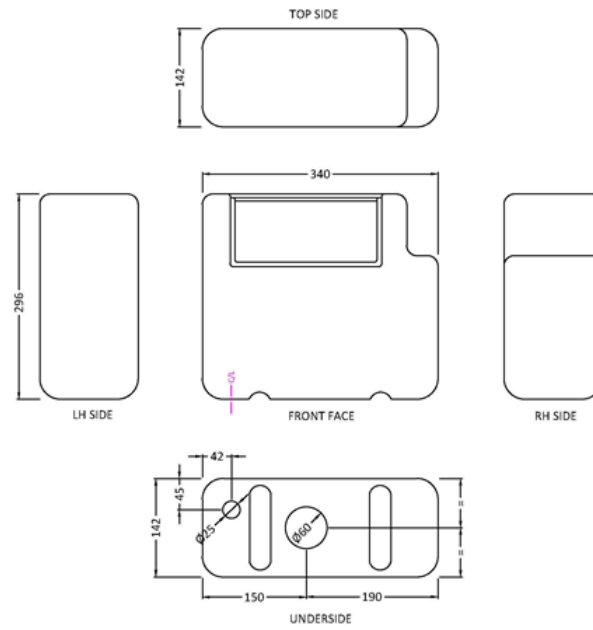

Sales Code: XTY8T03B

Description: Dual Flush Cistern & Trad Push Button

Packaging Details

Barcode: 5056462647760