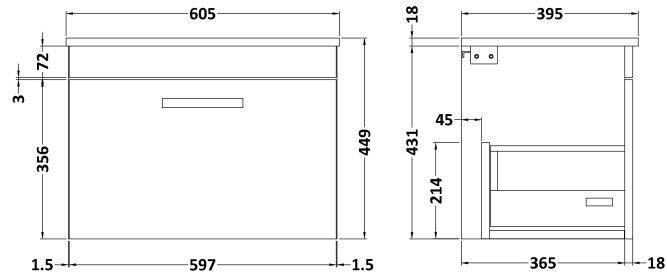

Sales Code: ATH041B

Description: 600 Wh Single Drawer Vanity & Basin 2

Packaging Details

Barcode: 5056211800323

Sales Code: MOE183

Description: 600 Wall Hung Single Drawer Basin Unit

Product Dimensions

Height (mm):	430
Width (mm):	600
Depth (mm):	383
Nett Weight (kg):	13

Packaging Dimensions

Height (mm):	450
Width (mm):	620
Depth (mm):	405
Gross Weight (kg):	13.5

Packaging Data

Box Colour:	Brown Cardboard Box - Printed
Box Qty:	0
Label Size:	0 x 0
Label Colour:	White Label
Label Qty:	2

Outer Box Dimensions (If Applicable)

Height (mm):	
Width (mm):	
Depth (mm):	
Gross Weight (kg):	
Barcode:	5055275880661

Product Details

Country of Origin:	China
Fitting Instruction:	No
CE Certification:	N/A
FSC Certified Materials:	Yes
Colour:	Gloss White
Construction Method:	Cam & Wood Dowel
Construction Type:	Rigid
Cabinet Finish:	MFC Painted Gloss
Fascia Finish:	Mdf Painted Gloss
Cabinet Thickness (mm):	16
Fascia Thickness (mm):	18
Drawer Included:	Yes
Drawer Type:	80mm High Metal Softclose
No of Shelves:	0
Hinge Type:	Not Applicable
Hinge Included:	Not Applicable
Adjustable Legs:	No, Not Required
Fixings Included:	Yes
Handle Style:	Contemporary
Waste Shroud:	Yes
Handle Included:	Yes, Supplied
Handle Type:	D-Shape

Sales Code: NVM003

Description: Minimalist Basin 600mm

Product Dimensions

Height (mm):	170
Width (mm):	600
Depth (mm):	390
Nett Weight (kg):	10.76

Packaging Dimensions

Height (mm):	200
Width (mm):	400
Depth (mm):	620
Gross Weight (kg):	10.76