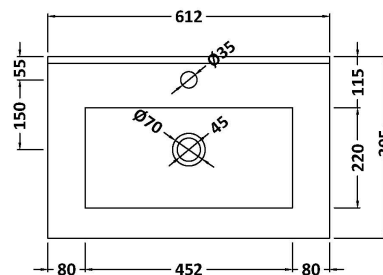

Packaging Dimensions

Height (mm):	450
Width (mm):	620
Depth (mm):	405
Gross Weight (kg):	13.5

Packaging Data

Box Colour:	Brown Cardboard Box - Printed
Box Qty:	0
Label Size:	0 x 0
Label Colour:	White Label
Label Qty:	2

Outer Box Dimensions (If Applicable)

Height (mm):	
Width (mm):	
Depth (mm):	
Gross Weight (kg):	
Barcode:	5055275880661

Product Details

Country of Origin:	China
Fitting Instruction:	No
CE Certification:	N/A
FSC Certified Materials:	Yes
Colour:	Gloss White
Construction Method:	Cam & Wood Dowel
Construction Type:	Rigid
Cabinet Finish:	MFC Painted Gloss
Fascia Finish:	Mdf Painted Gloss
Cabinet Thickness (mm):	16
Fascia Thickness (mm):	18
Drawer Included:	Yes
Drawer Type:	80mm High Metal Softclose
No of Shelves:	0
Hinge Type:	Not Applicable
Hinge Included:	Not Applicable
Adjustable Legs:	No, Not Required
Fixings Included:	Yes
Handle Style:	Contemporary
Waste Shroud:	Yes
Handle Included:	Yes, Supplied
Handle Type:	D-Shape

Sales Code: NVM003

Description: Minimalist Basin 600mm

Product Dimensions

Height (mm):	170
Width (mm):	600
Depth (mm):	390
Nett Weight (kg):	10.76

Packaging Dimensions

Height (mm):	200
Width (mm):	400
Depth (mm):	620
Gross Weight (kg):	10.76

Packaging Data

Box Colour:	Brown Cardboard Box - Printed
Box Qty:	1
Label Size:	100 x 50
Label Colour:	White Label
Label Qty:	2

Outer Box Dimensions (If Applicable)

Height (mm):	
Width (mm):	
Depth (mm):	
Gross Weight (kg):	
Barcode:	5055146194668