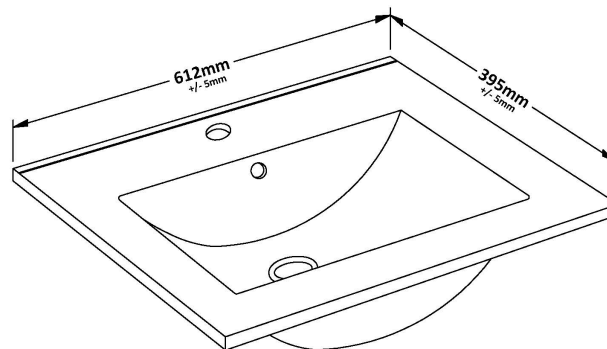

Packaging Dimensions

Height (mm):	450
Width (mm):	620
Depth (mm):	405
Gross Weight (kg):	13.5

Packaging Data

Box Colour:	Brown Cardboard Box - Printed
Box Qty:	0
Label Size:	0 x 0
Label Colour:	White Label
Label Qty:	2

Outer Box Dimensions (If Applicable)

Height (mm):	
Width (mm):	
Depth (mm):	
Gross Weight (kg):	
Barcode:	5055275880661

Product Details

Country of Origin:	China
Fitting Instruction:	No
CE Certification:	N/A
FSC Certified Materials:	Yes
Colour:	Gloss White
Construction Method:	Cam & Wood Dowel
Construction Type:	Rigid
Cabinet Finish:	MFC Painted Gloss
Fascia Finish:	Mdf Painted Gloss
Cabinet Thickness (mm):	16
Fascia Thickness (mm):	18
Drawer Included:	Yes
Drawer Type:	80mm High Metal Softclose
No of Shelves:	0
Hinge Type:	Not Applicable
Hinge Included:	Not Applicable
Adjustable Legs:	No, Not Required
Fixings Included:	Yes
Handle Style:	Contemporary
Waste Shroud:	Yes
Handle Included:	Yes, Supplied
Handle Type:	D-Shape

Sales Code: NVM003

Description: Minimalist Basin 600mm

Product Dimensions

Height (mm):	170
Width (mm):	600
Depth (mm):	390
Nett Weight (kg):	10.76

Packaging Dimensions

Height (mm):	200
Width (mm):	400
Depth (mm):	620
Gross Weight (kg):	10.76

Packaging Data

Box Colour:	Brown Cardboard Box - Printed
Box Qty:	1
Label Size:	100 x 50
Label Colour:	White Label
Label Qty:	2

Outer Box Dimensions (If Applicable)

Height (mm):	
Width (mm):	
Depth (mm):	
Gross Weight (kg):	
Barcode:	5055146194668