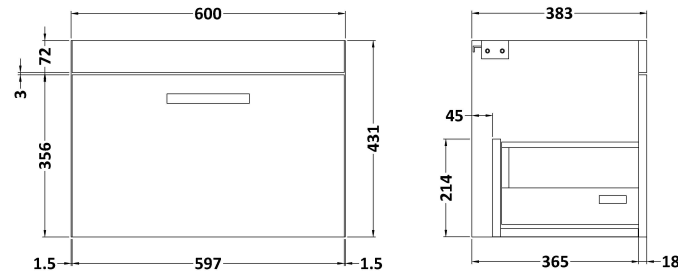

Sales Code: ATH041B

Description: 600 Wh Single Drawer Vanity & Basin 2

Packaging Details

Barcode: 5056211800323

Sales Code: MOE183

Description: 600 Wall Hung Single Drawer Basin Unit

Product Dimensions

Height (mm):	430
Width (mm):	600
Depth (mm):	383
Nett Weight (kg):	13

Packaging Dimensions

Height (mm):	450
Width (mm):	620
Depth (mm):	405
Gross Weight (kg):	13.5

Packaging Data

Box Colour:	Brown Cardboard Box - Printed
Box Qty:	0
Label Size:	0 x 0
Label Colour:	White Label
Label Qty:	2

Outer Box Dimensions (If Applicable)

Height (mm):	
Width (mm):	
Depth (mm):	
Gross Weight (kg):	
Barcode:	5055275880661

Product Details

Country of Origin:	China
Fitting Instruction:	No
CE Certification:	N/A
FSC Certified Materials:	Yes
Colour:	Gloss White
Construction Method:	Cam & Wood Dowel
Construction Type:	Rigid
Cabinet Finish:	MFC Painted Gloss
Fascia Finish:	Mdf Painted Gloss
Cabinet Thickness (mm):	16
Fascia Thickness (mm):	18
Drawer Included:	Yes
Drawer Type:	80mm High Metal Softclose
No of Shelves:	0
Hinge Type:	Not Applicable
Hinge Included:	Not Applicable
Adjustable Legs:	No, Not Required
Fixings Included:	Yes
Handle Style:	Contemporary
Waste Shroud:	Yes
Handle Included:	Yes, Supplied
Handle Type:	D-Shape

Sales Code: NVM003

Description: Minimalist Basin 600mm

Product Dimensions

Height (mm):	170
Width (mm):	600
Depth (mm):	390
Nett Weight (kg):	10.76

Packaging Dimensions

Height (mm):	200
Width (mm):	400
Depth (mm):	620
Gross Weight (kg):	10.76