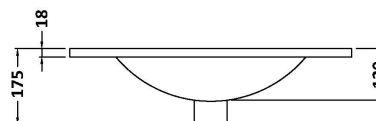

Packaging Dimensions

Height (mm):	450
Width (mm):	620
Depth (mm):	405
Gross Weight (kg):	13.5

Packaging Data

Box Colour:	Brown Cardboard Box - Printed
Box Qty:	0
Label Size:	0 x 0
Label Colour:	White Label
Label Qty:	2

Outer Box Dimensions (If Applicable)

Height (mm):	
Width (mm):	
Depth (mm):	
Gross Weight (kg):	
Barcode:	5055275880661

Product Details

Country of Origin:	China
Fitting Instruction:	No
CE Certification:	N/A
FSC Certified Materials:	Yes
Colour:	Gloss White
Construction Method:	Cam & Wood Dowel
Construction Type:	Rigid
Cabinet Finish:	MFC Painted Gloss
Fascia Finish:	Mdf Painted Gloss
Cabinet Thickness (mm):	16
Fascia Thickness (mm):	18
Drawer Included:	Yes
Drawer Type:	80mm High Metal Softclose
No of Shelves:	0
Hinge Type:	Not Applicable
Hinge Included:	Not Applicable
Adjustable Legs:	No, Not Required
Fixings Included:	Yes
Handle Style:	Contemporary
Waste Shroud:	Yes
Handle Included:	Yes, Supplied
Handle Type:	D-Shape

Sales Code: NVM003

Description: Minimalist Basin 600mm

Product Dimensions

Height (mm):	170
Width (mm):	600
Depth (mm):	390
Nett Weight (kg):	10.76

Packaging Dimensions

Height (mm):	200
Width (mm):	400
Depth (mm):	620
Gross Weight (kg):	10.76

Packaging Data

Box Colour:	Brown Cardboard Box - Printed
Box Qty:	1
Label Size:	100 x 50
Label Colour:	White Label
Label Qty:	2

Outer Box Dimensions (If Applicable)

Height (mm):	
Width (mm):	
Depth (mm):	
Gross Weight (kg):	
Barcode:	5055146194668