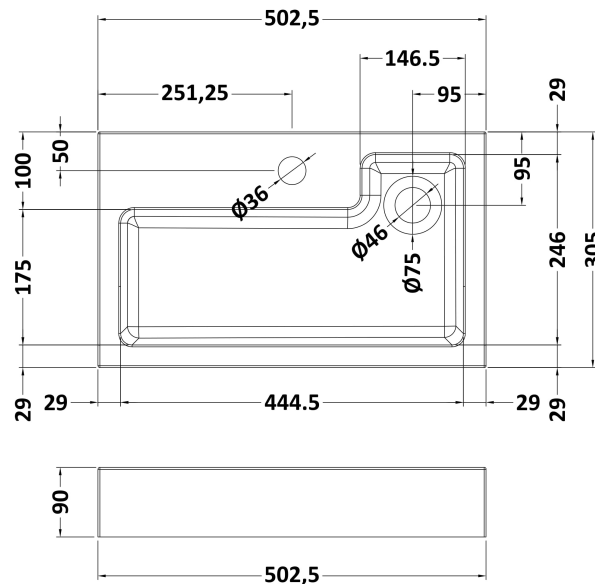

### Packaging Details

Barcode: 5056462601007

Sales Code: MOZ681

Description: 500X300 Wh 1-Door Unit

**Product Dimensions**

Height (mm):	430
Width (mm):	500
Depth (mm):	298
Nett Weight (kg):	13

**Packaging Dimensions**

Height (mm):	450
Width (mm):	520
Depth (mm):	320
Gross Weight (kg):	13.5

**Packaging Data**

Box Colour:	Brown Cardboard Box
Box Qty:	1
Label Size:	50 x 100
Label Colour:	White Label
Label Qty:	2

**Outer Box Dimensions (If Applicable)**

### Product Dimensions

Height (mm):	90
Width (mm):	503
Depth (mm):	305
Nett Weight (kg):	10.5

### Packaging Dimensions

Height (mm):	90
Width (mm):	525
Depth (mm):	380
Gross Weight (kg):	11