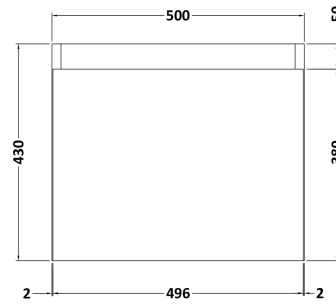

### Packaging Details

Barcode: 5056462601007

Sales Code: MOZ681

Description: 500X300 Wh 1-Door Unit

**Product Dimensions**

Height (mm):	430
Width (mm):	500
Depth (mm):	298
Nett Weight (kg):	13

**Packaging Dimensions**

Height (mm):	450
Width (mm):	520
Depth (mm):	320
Gross Weight (kg):	13.5

**Packaging Data**

Box Colour:	Brown Cardboard Box
Box Qty:	1
Label Size:	50 x 100
Label Colour:	White Label
Label Qty:	2

**Outer Box Dimensions (If Applicable)**

### Product Dimensions

Height (mm):	90
Width (mm):	503
Depth (mm):	305
Nett Weight (kg):	10.5

### Packaging Dimensions

Height (mm):	90
Width (mm):	525
Depth (mm):	380
Gross Weight (kg):	11