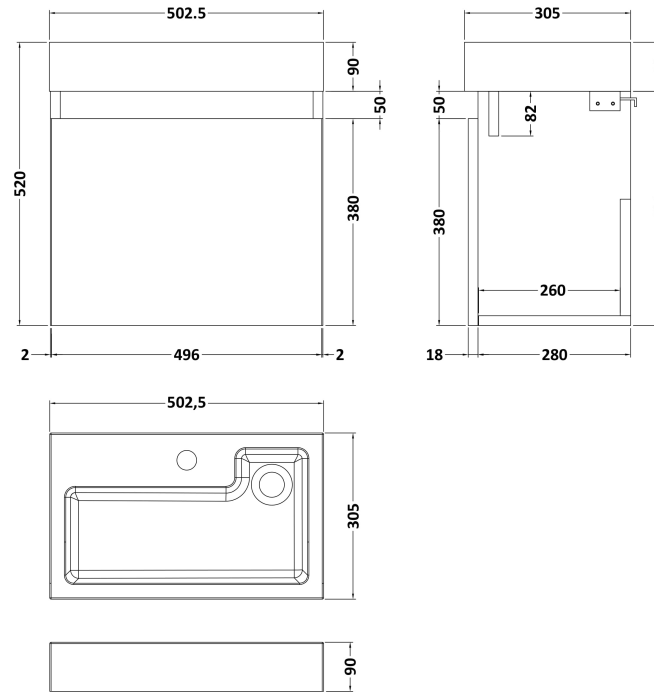

### Packaging Details

Barcode: 5056462601007

Sales Code: MOZ681

Description: 500X300 Wh 1-Door Unit

**Product Dimensions**

Height (mm):	430
Width (mm):	500
Depth (mm):	298
Nett Weight (kg):	13

**Packaging Dimensions**

Height (mm):	450
Width (mm):	520
Depth (mm):	320
Gross Weight (kg):	13.5

**Packaging Data**

Box Colour:	Brown Cardboard Box
Box Qty:	1
Label Size:	50 x 100
Label Colour:	White Label
Label Qty:	2

**Outer Box Dimensions (If Applicable)**

### Product Dimensions

Height (mm):	90
Width (mm):	503
Depth (mm):	305
Nett Weight (kg):	10.5

### Packaging Dimensions

Height (mm):	90
Width (mm):	525
Depth (mm):	380
Gross Weight (kg):	11