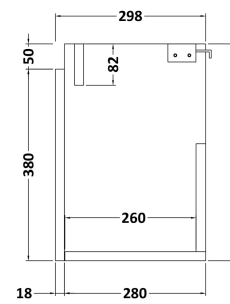

### Packaging Details

Barcode: 5056462601007

Sales Code: MOZ681

Description: 500X300 Wh 1-Door Unit

**Product Dimensions**

Height (mm):	430
Width (mm):	500
Depth (mm):	298
Nett Weight (kg):	13

**Packaging Dimensions**

Height (mm):	450
Width (mm):	520
Depth (mm):	320
Gross Weight (kg):	13.5

**Packaging Data**

Box Colour:	Brown Cardboard Box
Box Qty:	1
Label Size:	50 x 100
Label Colour:	White Label
Label Qty:	2

**Outer Box Dimensions (If Applicable)**

### Product Dimensions

Height (mm):	90
Width (mm):	503
Depth (mm):	305
Nett Weight (kg):	10.5

### Packaging Dimensions

Height (mm):	90
Width (mm):	525
Depth (mm):	380
Gross Weight (kg):	11