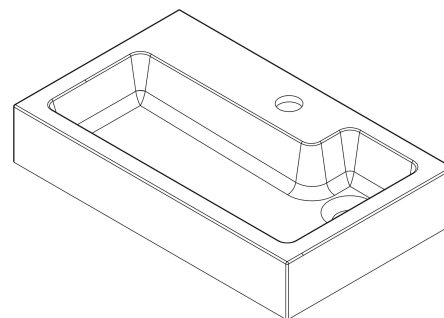

### Packaging Details

Barcode: 5056462601007

Sales Code: MOZ681

Description: 500X300 Wh 1-Door Unit

**Product Dimensions**

Height (mm):	430
Width (mm):	500
Depth (mm):	298
Nett Weight (kg):	13

**Packaging Dimensions**

Height (mm):	450
Width (mm):	520
Depth (mm):	320
Gross Weight (kg):	13.5

**Packaging Data**

Box Colour:	Brown Cardboard Box
Box Qty:	1
Label Size:	50 x 100
Label Colour:	White Label
Label Qty:	2

**Outer Box Dimensions (If Applicable)**

### Product Dimensions

Height (mm):	90
Width (mm):	503
Depth (mm):	305
Nett Weight (kg):	10.5

### Packaging Dimensions

Height (mm):	90
Width (mm):	525
Depth (mm):	380
Gross Weight (kg):	11