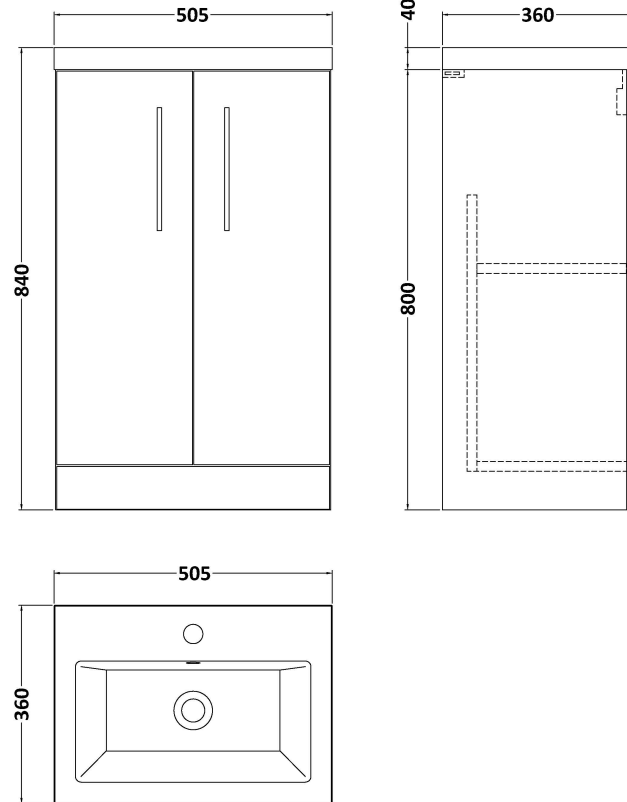

### Packaging Details

Barcode: 5056211815877

**Sales Code:** NVF601CN

**Description:** 500 Fs 2-Door Unit (335 Deep)

**Product Dimensions**

Height (mm):	800
Width (mm):	500
Depth (mm):	353
Nett Weight (kg):	17

**Packaging Dimensions**

Height (mm):	835
Width (mm):	520
Depth (mm):	355
Gross Weight (kg):	17.5

**Packaging Data**

Box Colour:	Brown Cardboard Box
Box Qty:	1
Label Size:	100 x 50
Label Colour:	White Label
Label Qty:	2

**Sales Code:** CBM312

**Description:** Ceramic Rear Tap Basin 505X360

**Product Dimensions**

Height (mm):	150
Width (mm):	505
Depth (mm):	360
Nett Weight (kg):	9

**Packaging Dimensions**

Height (mm):	555
Width (mm):	420
Depth (mm):	200
Gross Weight (kg):	9

**Packaging Data**

Box Colour:	Brown Cardboard Box - Printed
Box Qty:	1
Label Size:	100 x 50
Label Colour:	White Label
Label Qty:	2

**Outer Box Dimensions (If Applicable)**

Height (mm):	
Width (mm):	
Depth (mm):	
Gross Weight (kg):	
Barcode:	5056211875819