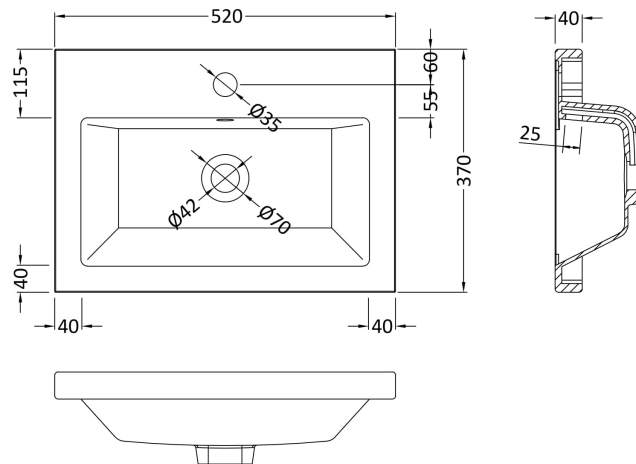

### Packaging Details

Barcode: 5056211815877

**Sales Code:** NVF601CN

**Description:** 500 Fs 2-Door Unit (335 Deep)

**Product Dimensions**

Height (mm):	800
Width (mm):	500
Depth (mm):	353
Nett Weight (kg):	17

**Packaging Dimensions**

Height (mm):	835
Width (mm):	520
Depth (mm):	355
Gross Weight (kg):	17.5

**Packaging Data**

Box Colour:	Brown Cardboard Box
Box Qty:	1
Label Size:	100 x 50
Label Colour:	White Label
Label Qty:	2

**Outer Box Dimensions (If Applicable)**

Height (mm):	
Width (mm):	
Depth (mm):	
Gross Weight (kg):	
Barcode:	5056462660592

**Product Details**

Country of Origin:	United Kingdom
Fitting Instruction:	No
CE Certification:	N/A
FSC Certified Materials:	Yes
Colour:	Black Woodgrain
Construction Method:	Cam & Wood Dowel
Construction Type:	Rigid
Cabinet Finish:	MFC Textured Woodgrain
Fascia Finish:	MFC Textured Woodgrain
Cabinet Thickness (mm):	18
Fascia Thickness (mm):	18
Drawer Included:	No
Drawer Type:	Not Applicable
No of Shelves:	1
Hinge Type:	95 Degree Clip-On Soft Close
Hinge Included:	Yes, Supplied
Adjustable Legs:	No, Not Required
Fixings Included:	Yes
Handle Style:	Contemporary
Waste Shroud:	No
Handle Included:	Yes, Supplied
Handle Type:	D-Shape

**Sales Code:** CBM312

**Description:** Ceramic Rear Tap Basin 505X360

**Product Dimensions**

Height (mm):	150
Width (mm):	505
Depth (mm):	360
Nett Weight (kg):	9

**Packaging Dimensions**

Height (mm):	555
Width (mm):	420
Depth (mm):	200
Gross Weight (kg):	9