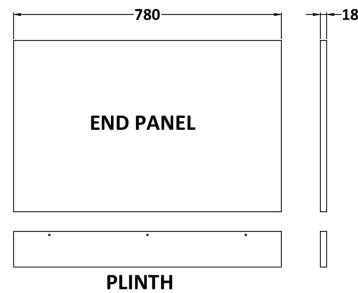

Sales Code: MPD513

Description: 800mm Bath End Panel

### Product Dimensions

Height (mm):	560
Width (mm):	780
Depth (mm):	36
Nett Weight (kg):	5.5

### Packaging Dimensions

Height (mm):	30
Width (mm):	590
Depth (mm):	810
Gross Weight (kg):	5.58

### Outer Box Dimensions (If Applicable)

Height (mm):	
Width (mm):	
Depth (mm):	
Gross Weight (kg):	
Barcode:	5055275826140