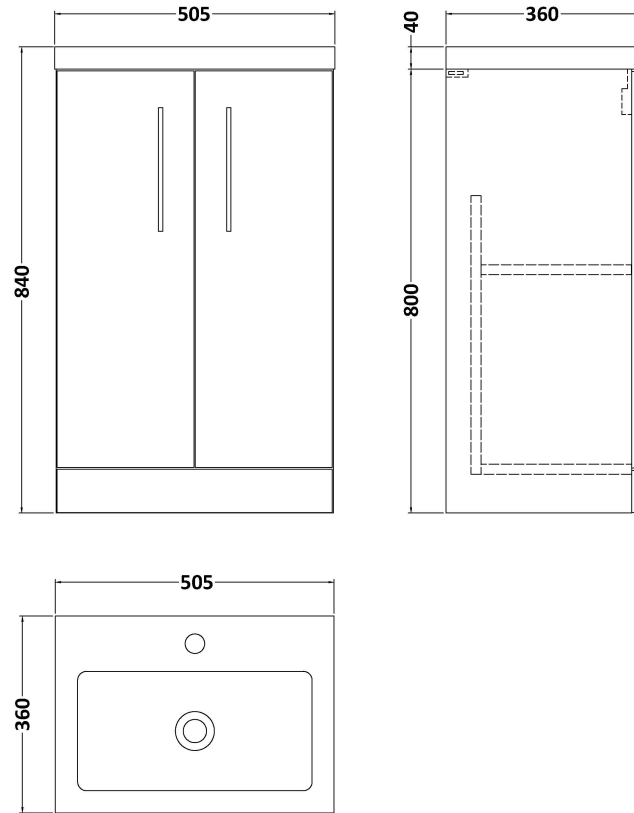

### Packaging Details

Barcode: 5056211815839

**Sales Code:** NVF601CN

**Description:** 500 Fs 2-Door Unit (335 Deep)

**Product Dimensions**

Height (mm):	800
Width (mm):	500
Depth (mm):	353
Nett Weight (kg):	17

**Packaging Dimensions**

Height (mm):	835
Width (mm):	520
Depth (mm):	355
Gross Weight (kg):	17.5

**Packaging Data**

Box Colour:	Brown Cardboard Box
Box Qty:	1
Label Size:	100 x 50
Label Colour:	White Label
Label Qty:	2

### Product Dimensions

Height (mm):	355
Width (mm):	503
Depth (mm):	135
Nett Weight (kg):	8.1

### Packaging Dimensions

Height (mm):	420
Width (mm):	210
Depth (mm):	550
Gross Weight (kg):	8.1