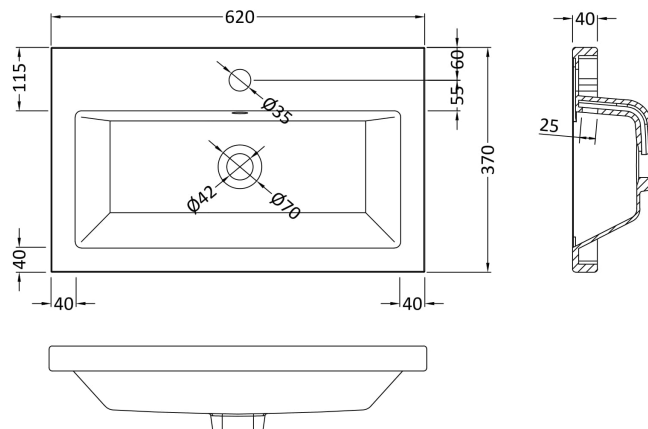

Sales Code: PAL026E

Description: 600 Fs 2-Door Vanity & Ceramic Basin

Packaging Details

Barcode: 5056211815860

Sales Code: NVF603CN

Description: 600 Fs 2-Door Unit (335 Deep)

Product Dimensions

Height (mm):	800
Width (mm):	600
Depth (mm):	353
Nett Weight (kg):	19

Packaging Dimensions

Height (mm):	835
Width (mm):	620
Depth (mm):	355
Gross Weight (kg):	19.5

Packaging Data

Box Colour:	Brown Cardboard Box
Box Qty:	1
Label Size:	100 x 50
Label Colour:	White Label
Label Qty:	2

Outer Box Dimensions (If Applicable)

Height (mm):	
Width (mm):	
Depth (mm):	
Gross Weight (kg):	
Barcode:	5056462660622

Product Details

Country of Origin:	United Kingdom
Fitting Instruction:	No
CE Certification:	N/A
FSC Certified Materials:	Yes
Colour:	Black Woodgrain
Construction Method:	Cam & Wood Dowel
Construction Type:	Rigid
Cabinet Finish:	MFC Textured Woodgrain
Fascia Finish:	MFC Textured Woodgrain
Cabinet Thickness (mm):	18
Fascia Thickness (mm):	18
Drawer Included:	No
Drawer Type:	Not Applicable
No of Shelves:	1
Hinge Type:	95 Degree Clip-On Soft Close
Hinge Included:	Yes, Supplied
Adjustable Legs:	No, Not Required
Fixings Included:	Yes
Handle Style:	Contemporary
Waste Shroud:	No
Handle Included:	Yes, Supplied
Handle Type:	D-Shape

Sales Code: CBM313

Description: Ceramic Rear Tap Basin 605X360

Product Dimensions

Height (mm):	150
Width (mm):	605
Depth (mm):	360
Nett Weight (kg):	10

Packaging Dimensions

Height (mm):	655
Width (mm):	420
Depth (mm):	200
Gross Weight (kg):	10