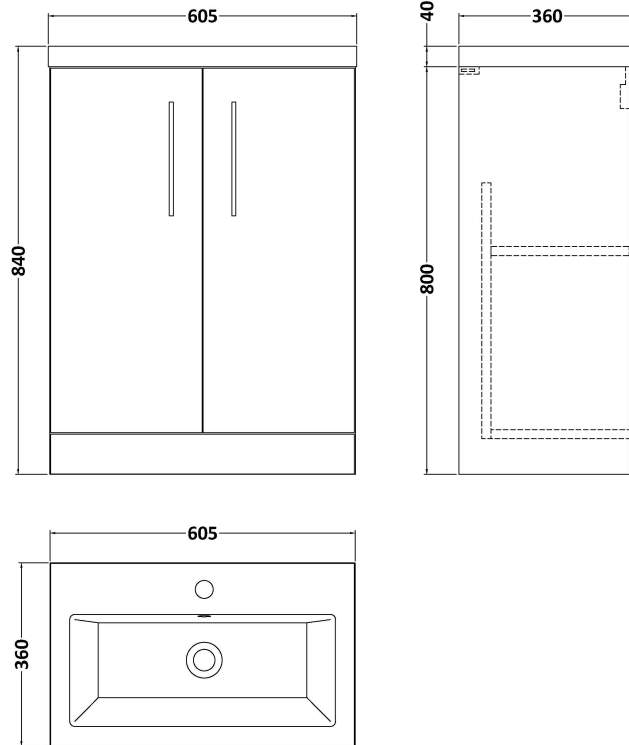

Sales Code: PAL026E

Description: 600 Fs 2-Door Vanity & Ceramic Basin

Packaging Details

Barcode: 5056211815860

Sales Code: NVF603CN

Description: 600 Fs 2-Door Unit (335 Deep)

Product Dimensions

Height (mm):	800
Width (mm):	600
Depth (mm):	353
Nett Weight (kg):	19

Packaging Dimensions

Height (mm):	835
Width (mm):	620
Depth (mm):	355
Gross Weight (kg):	19.5

Packaging Data

Box Colour:	Brown Cardboard Box
Box Qty:	1
Label Size:	100 x 50
Label Colour:	White Label
Label Qty:	2

Outer Box Dimensions (If Applicable)

Height (mm):	
Width (mm):	
Depth (mm):	
Gross Weight (kg):	
Barcode:	5056462660622

Product Details

Country of Origin:	United Kingdom
Fitting Instruction:	No
CE Certification:	N/A
FSC Certified Materials:	Yes
Colour:	Black Woodgrain
Construction Method:	Cam & Wood Dowel
Construction Type:	Rigid
Cabinet Finish:	MFC Textured Woodgrain
Fascia Finish:	MFC Textured Woodgrain
Cabinet Thickness (mm):	18
Fascia Thickness (mm):	18
Drawer Included:	No
Drawer Type:	Not Applicable
No of Shelves:	1
Hinge Type:	95 Degree Clip-On Soft Close
Hinge Included:	Yes, Supplied
Adjustable Legs:	No, Not Required
Fixings Included:	Yes
Handle Style:	Contemporary
Waste Shroud:	No
Handle Included:	Yes, Supplied
Handle Type:	D-Shape

Sales Code: CBM313

Description: Ceramic Rear Tap Basin 605X360

Product Dimensions

Height (mm):	150
Width (mm):	605
Depth (mm):	360
Nett Weight (kg):	10

Packaging Dimensions

Height (mm):	655
Width (mm):	420
Depth (mm):	200
Gross Weight (kg):	10