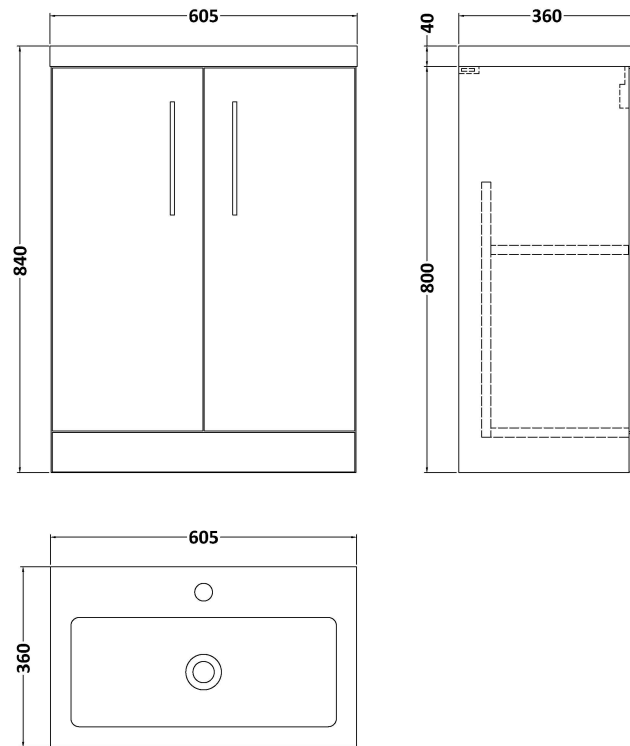

Sales Code: PAL026

Description: 600 Fs 2-Door Vanity & Polymarble Basin

Packaging Details

Barcode: 5056211815129

Sales Code: NVF603CN

Description: 600 Fs 2-Door Unit (335 Deep)

Product Dimensions

Height (mm):	800
Width (mm):	600
Depth (mm):	353
Nett Weight (kg):	19

Packaging Dimensions

Height (mm):	835
Width (mm):	620
Depth (mm):	355
Gross Weight (kg):	19.5

Packaging Data

Box Colour:	Brown Cardboard Box
Box Qty:	1
Label Size:	100 x 50
Label Colour:	White Label
Label Qty:	2

Sales Code: PMB313

Description: 600 Rear Tap Basin 1Th

Product Dimensions

Height (mm):	355
Width (mm):	603
Depth (mm):	135
Nett Weight (kg):	9.66

Packaging Dimensions

Height (mm):	410
Width (mm):	200
Depth (mm):	650
Gross Weight (kg):	9.66

Packaging Data

Box Colour:	Brown Cardboard Box - Printed
Box Qty:	1
Label Size:	100 x 50
Label Colour:	White Label
Label Qty:	2

Outer Box Dimensions (If Applicable)

Height (mm):	
Width (mm):	
Depth (mm):	
Gross Weight (kg):	
Barcode:	5055369071982