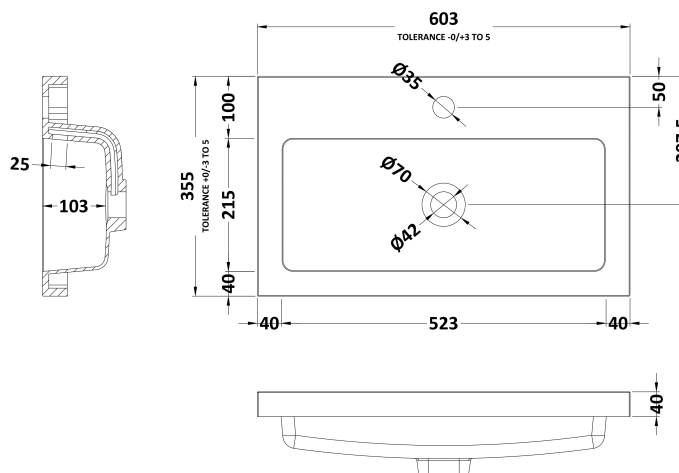

Packaging Dimensions

Height (mm):	835
Width (mm):	620
Depth (mm):	355
Gross Weight (kg):	19.5

Packaging Data

Box Colour:	Brown Cardboard Box
Box Qty:	1
Label Size:	100 x 50
Label Colour:	White Label
Label Qty:	2

Outer Box Dimensions (If Applicable)

Height (mm):	
Width (mm):	
Depth (mm):	
Gross Weight (kg):	
Barcode:	5056462660622

Product Details

Country of Origin:	United Kingdom
Fitting Instruction:	No
CE Certification:	N/A
FSC Certified Materials:	Yes
Colour:	Black Woodgrain
Construction Method:	Cam & Wood Dowel
Construction Type:	Rigid
Cabinet Finish:	MFC Textured Woodgrain
Fascia Finish:	MFC Textured Woodgrain
Cabinet Thickness (mm):	18
Fascia Thickness (mm):	18
Drawer Included:	No
Drawer Type:	Not Applicable
No of Shelves:	1
Hinge Type:	95 Degree Clip-On Soft Close
Hinge Included:	Yes, Supplied
Adjustable Legs:	No, Not Required
Fixings Included:	Yes
Handle Style:	Contemporary
Waste Shroud:	No
Handle Included:	Yes, Supplied
Handle Type:	D-Shape

Sales Code: PMB313

Description: 600 Rear Tap Basin 1Th

Product Dimensions

Height (mm):	355
Width (mm):	603
Depth (mm):	135
Nett Weight (kg):	9.66

Packaging Dimensions

Height (mm):	410
Width (mm):	200
Depth (mm):	650
Gross Weight (kg):	9.66

Packaging Data

Box Colour:	Brown Cardboard Box - Printed
Box Qty:	1
Label Size:	100 x 50
Label Colour:	White Label
Label Qty:	2

Outer Box Dimensions (If Applicable)

Height (mm):	
Width (mm):	
Depth (mm):	
Gross Weight (kg):	
Barcode:	5055369071982