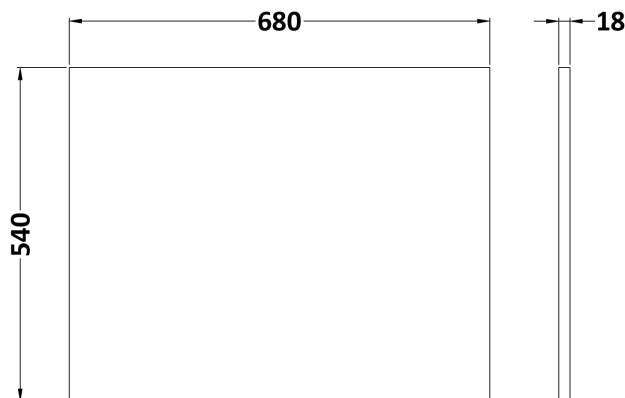

Sales Code: MPD531

Description: Square Shower Bath End Panel

Product Dimensions

Height (mm):	540
Width (mm):	680
Depth (mm):	18
Nett Weight (kg):	4.4

Packaging Dimensions

Height (mm):	30
Width (mm):	540
Depth (mm):	700
Gross Weight (kg):	4.4

Packaging Data

Box Colour:	Brown Cardboard Box
Box Qty:	1
Label Size:	100 x 50
Label Colour:	White Label
Label Qty:	1

Outer Box Dimensions (If Applicable)

Height (mm):	
Width (mm):	
Depth (mm):	
Gross Weight (kg):	
Barcode:	5055275826225

Product Details

Country of Origin:	United Kingdom
Fitting Instruction:	No
CE Certification:	N/A
FSC Certified Materials:	Yes
Colour:	Brown Grey Avola
Construction Method:	Cam & Wood Dowel
Construction Type:	Flat-Pack
Cabinet Finish:	Not Applicable
Fascia Finish:	MFC Textured Woodgrain
Cabinet Thickness (mm):	
Fascia Thickness (mm):	18
Drawer Included:	Not Applicable
Drawer Type:	Not Applicable
No of Shelves:	Not Applicable
Hinge Type:	Not Applicable
Hinge Included:	Not Applicable
Adjustable Legs:	Not Applicable
Fixings Included:	Yes
Handle Style:	Not Applicable
Waste Shroud:	Not Applicable
Handle Included:	Not Applicable
Handle Type:	Not Applicable