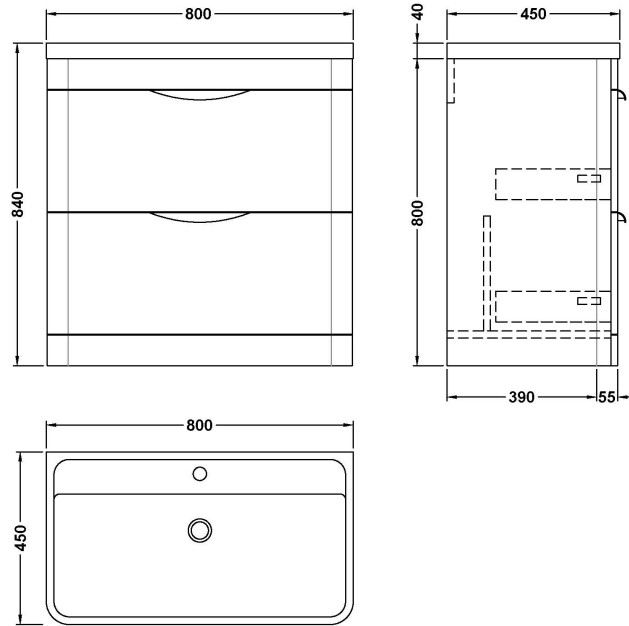

Sales Code: FPA004

Description: Parade 800 F/S 2 Drawer Basin & Cabinet

Packaging Details

Barcode: 5055369021796

Sales Code: PMP195

Description: 800 Floor Standing 2-Drawer Basin Unit

Product Dimensions

Height (mm):	800
Width (mm):	796
Depth (mm):	445
Nett Weight (kg):	40

Packaging Dimensions

Height (mm):	850
Width (mm):	505
Depth (mm):	845
Gross Weight (kg):	40

Packaging Data

Box Colour:	Brown Cardboard Box - Printed
Box Qty:	1
Label Size:	100 x 50
Label Colour:	White Label
Label Qty:	2

Outer Box Dimensions (If Applicable)

Height (mm):	
Width (mm):	
Depth (mm):	
Gross Weight (kg):	
Barcode:	5055275812136

Product Details

Country of Origin:	China
Fitting Instruction:	No
CE Certification:	N/A
FSC Certified Materials:	Yes
Colour:	Gloss White
Construction Method:	Cam & Wood Dowel
Construction Type:	Rigid
Cabinet Finish:	MFC Smooth Matt
Fascia Finish:	Mdf Painted Gloss
Cabinet Thickness (mm):	18
Fascia Thickness (mm):	18
Drawer Included:	Yes
Drawer Type:	80mm High Metal S/C Inc Galler
No of Shelves:	0
Hinge Type:	Not Applicable
Hinge Included:	No
Adjustable Legs:	No
Fixings Included:	No
Handle Style:	Contemporary
Waste Shroud:	Yes
Handle Included:	Yes
Handle Type:	Cup

Sales Code: PMB005

Description: 800X450mm Poly Marble Basin

Product Dimensions

Height (mm):	450
Width (mm):	800
Depth (mm):	157
Nett Weight (kg):	18.12

Packaging Dimensions

Height (mm):	167
Width (mm):	840
Depth (mm):	470
Gross Weight (kg):	18.12