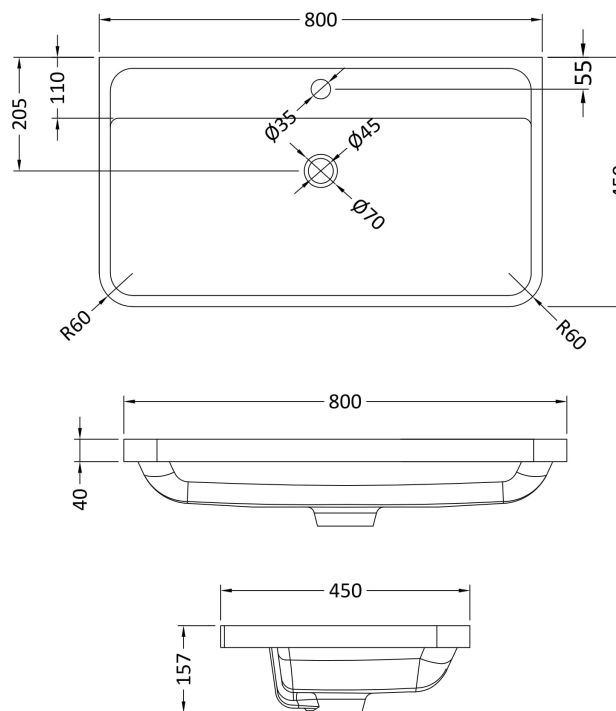

Packaging Dimensions

Height (mm):	850
Width (mm):	505
Depth (mm):	845
Gross Weight (kg):	40

Packaging Data

Box Colour:	Brown Cardboard Box - Printed
Box Qty:	1
Label Size:	100 x 50
Label Colour:	White Label
Label Qty:	2

Outer Box Dimensions (If Applicable)

Height (mm):	
Width (mm):	
Depth (mm):	
Gross Weight (kg):	
Barcode:	5055275812136

Product Details

Country of Origin:	China
Fitting Instruction:	No
CE Certification:	N/A
FSC Certified Materials:	Yes
Colour:	Gloss White
Construction Method:	Cam & Wood Dowel
Construction Type:	Rigid
Cabinet Finish:	MFC Smooth Matt
Fascia Finish:	Mdf Painted Gloss
Cabinet Thickness (mm):	18
Fascia Thickness (mm):	18
Drawer Included:	Yes
Drawer Type:	80mm High Metal S/C Inc Galler
No of Shelves:	0
Hinge Type:	Not Applicable
Hinge Included:	No
Adjustable Legs:	No
Fixings Included:	No
Handle Style:	Contemporary
Waste Shroud:	Yes
Handle Included:	Yes
Handle Type:	Cup

Sales Code: PMB005

Description: 800X450mm Poly Marble Basin

Product Dimensions

Height (mm):	450
Width (mm):	800
Depth (mm):	157
Nett Weight (kg):	18.12

Packaging Dimensions

Height (mm):	167
Width (mm):	840
Depth (mm):	470
Gross Weight (kg):	18.12

Packaging Data

Box Colour:	Brown Cardboard Box - Printed
Box Qty:	1
Label Size:	100 x 50
Label Colour:	White Label
Label Qty:	2

Outer Box Dimensions (If Applicable)

Height (mm):	
Width (mm):	
Depth (mm):	
Gross Weight (kg):	
Barcode:	5055369021765