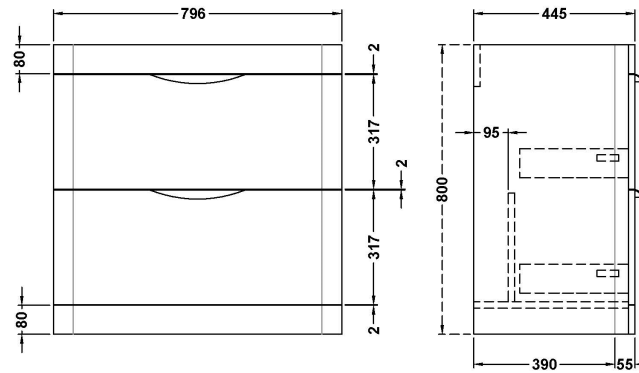

Sales Code: FPA004

Description: Parade 800 F/S 2 Drawer Basin & Cabinet

Packaging Details

Barcode: 5055369021796

Sales Code: PMP195

Description: 800 Floor Standing 2-Drawer Basin Unit

Product Dimensions

Height (mm):	800
Width (mm):	796
Depth (mm):	445
Nett Weight (kg):	40

Packaging Dimensions

Height (mm):	850
Width (mm):	505
Depth (mm):	845
Gross Weight (kg):	40

Packaging Data

Box Colour:	Brown Cardboard Box - Printed
Box Qty:	1
Label Size:	100 x 50
Label Colour:	White Label
Label Qty:	2

Outer Box Dimensions (If Applicable)

Height (mm):	
Width (mm):	
Depth (mm):	
Gross Weight (kg):	
Barcode:	5055275812136

Product Details

Country of Origin:	China
Fitting Instruction:	No
CE Certification:	N/A
FSC Certified Materials:	Yes
Colour:	Gloss White
Construction Method:	Cam & Wood Dowel
Construction Type:	Rigid
Cabinet Finish:	MFC Smooth Matt
Fascia Finish:	Mdf Painted Gloss
Cabinet Thickness (mm):	18
Fascia Thickness (mm):	18
Drawer Included:	Yes
Drawer Type:	80mm High Metal S/C Inc Galler
No of Shelves:	0
Hinge Type:	Not Applicable
Hinge Included:	No
Adjustable Legs:	No
Fixings Included:	No
Handle Style:	Contemporary
Waste Shroud:	Yes
Handle Included:	Yes
Handle Type:	Cup

Sales Code: PMB005

Description: 800X450mm Poly Marble Basin

Product Dimensions

Height (mm):	450
Width (mm):	800
Depth (mm):	157
Nett Weight (kg):	18.12

Packaging Dimensions

Height (mm):	167
Width (mm):	840
Depth (mm):	470
Gross Weight (kg):	18.12