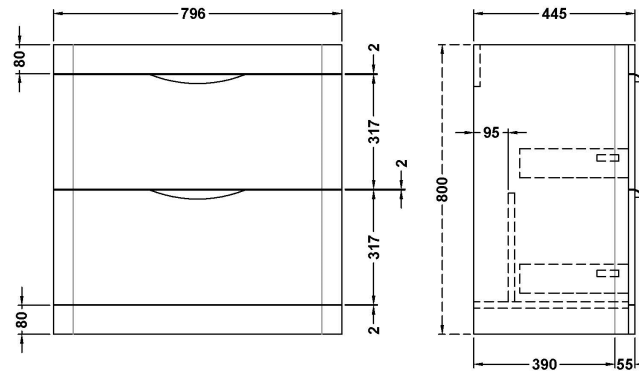

Sales Code: FPA004A

Description: Parade 800 F/S 2 Drawer Unit & Basin

Packaging Details

Barcode: 5056211888451

Sales Code: CBM005

Description: Ceramic Basin 800X450

Product Dimensions

Height (mm):	450
Width (mm):	800
Depth (mm):	157
Nett Weight (kg):	18.12

Packaging Dimensions

Height (mm):	470
Width (mm):	840
Depth (mm):	167
Gross Weight (kg):	18.12

Packaging Data

Box Colour:	Brown Cardboard Box - Printed
Box Qty:	1
Label Size:	100 x 50
Label Colour:	White Label
Label Qty:	2

Outer Box Dimensions (If Applicable)

Height (mm):	
Width (mm):	
Depth (mm):	
Gross Weight (kg):	
Barcode:	5056211875802

Product Details

Country of Origin:	China
Fitting Instruction:	No
Certification:	CE: No WRAS: N/A WRAS No: N/A
Product Material:	Vitreous China
Fixing Supplied:	No

Sales Code: PMP195

Description: 800 Floor Standing 2-Drawer Basin Unit

Product Dimensions

Height (mm):	800
Width (mm):	796
Depth (mm):	445
Nett Weight (kg):	40

Packaging Dimensions

Height (mm):	850
Width (mm):	505
Depth (mm):	845
Gross Weight (kg):	40