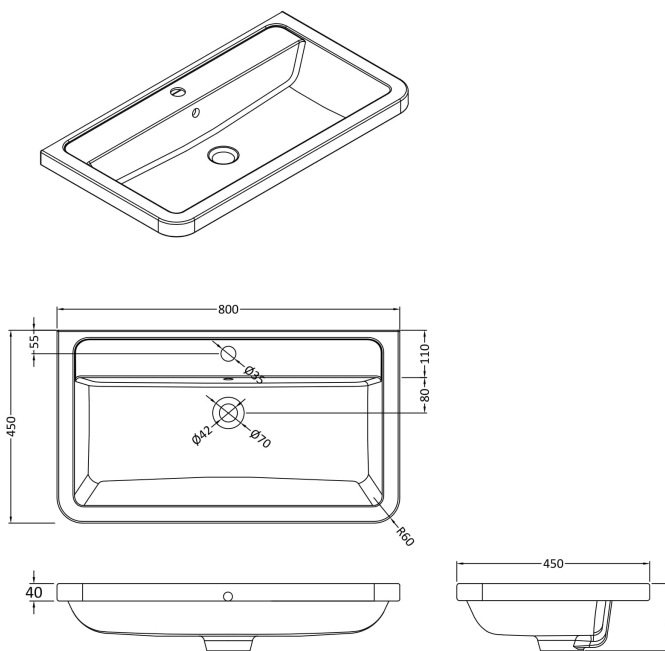

Sales Code: FPA004A

Description: Parade 800 F/S 2 Drawer Unit & Basin

Packaging Details

Barcode: 5056211888451

Sales Code: CBM005

Description: Ceramic Basin 800X450

Product Dimensions

Height (mm):	450
Width (mm):	800
Depth (mm):	157
Nett Weight (kg):	18.12

Packaging Dimensions

Height (mm):	470
Width (mm):	840
Depth (mm):	167
Gross Weight (kg):	18.12

Packaging Data

Box Colour:	Brown Cardboard Box - Printed
Box Qty:	1
Label Size:	100 x 50
Label Colour:	White Label
Label Qty:	2

Outer Box Dimensions (If Applicable)

Height (mm):	
Width (mm):	
Depth (mm):	
Gross Weight (kg):	
Barcode:	5056211875802

Product Details

Country of Origin:	China
Fitting Instruction:	No
Certification:	CE: No WRAS: N/A WRAS No: N/A
Product Material:	Vitreous China
Fixing Supplied:	No

Sales Code: PMP195

Description: 800 Floor Standing 2-Drawer Basin Unit

Product Dimensions

Height (mm):	800
Width (mm):	796
Depth (mm):	445
Nett Weight (kg):	40

Packaging Dimensions

Height (mm):	850
Width (mm):	505
Depth (mm):	845
Gross Weight (kg):	40