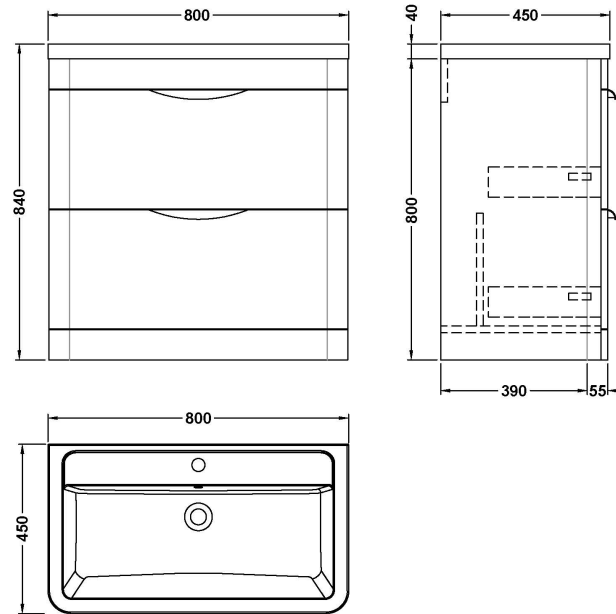

Sales Code: FPA004A

Description: Parade 800 F/S 2 Drawer Unit & Basin

Packaging Details

Barcode: 5056211888451

Sales Code: CBM005

Description: Ceramic Basin 800X450

Product Dimensions

Height (mm):	450
Width (mm):	800
Depth (mm):	157
Nett Weight (kg):	18.12

Packaging Dimensions

Height (mm):	470
Width (mm):	840
Depth (mm):	167
Gross Weight (kg):	18.12

Packaging Data

Box Colour:	Brown Cardboard Box - Printed
Box Qty:	1
Label Size:	100 x 50
Label Colour:	White Label
Label Qty:	2

Outer Box Dimensions (If Applicable)

Height (mm):	
Width (mm):	
Depth (mm):	
Gross Weight (kg):	
Barcode:	5056211875802

Product Details

Country of Origin:	China
Fitting Instruction:	No
Certification:	CE: No WRAS: N/A WRAS No: N/A
Product Material:	Vitreous China
Fixing Supplied:	No

Sales Code: PMP195

Description: 800 Floor Standing 2-Drawer Basin Unit

Product Dimensions

Height (mm):	800
Width (mm):	796
Depth (mm):	445
Nett Weight (kg):	40

Packaging Dimensions

Height (mm):	850
Width (mm):	505
Depth (mm):	845
Gross Weight (kg):	40