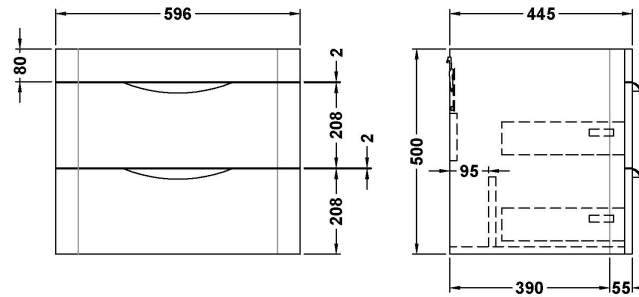

Sales Code: FPA002A

Description: Parade 600 W/H 2 Drawer Unit & Basin

Packaging Details

Barcode: 5056211888444

Sales Code: CBM003

Description: Ceramic Basin 600X450

Product Dimensions

Height (mm):	450
Width (mm):	600
Depth (mm):	157
Nett Weight (kg):	12.82

Packaging Dimensions

Height (mm):	470
Width (mm):	640
Depth (mm):	167
Gross Weight (kg):	12.82

Packaging Data

Box Colour:	Brown Cardboard Box - Printed
Box Qty:	1
Label Size:	100 x 50
Label Colour:	White Label
Label Qty:	2

Outer Box Dimensions (If Applicable)

Height (mm):	
Width (mm):	
Depth (mm):	
Gross Weight (kg):	
Barcode:	5056211875789

Product Details

Country of Origin:	China
Fitting Instruction:	No
Certification:	CE: No WRAS: N/A WRAS No: N/A
Product Material:	Vitreous China
Fixing Supplied:	No

Sales Code: PMP183

Description: 600 Wall Hung 2-Drawer Basin Unit

Product Dimensions

Height (mm):	500
Width (mm):	596
Depth (mm):	445
Nett Weight (kg):	27

Packaging Dimensions

Height (mm):	550
Width (mm):	500
Depth (mm):	645
Gross Weight (kg):	27