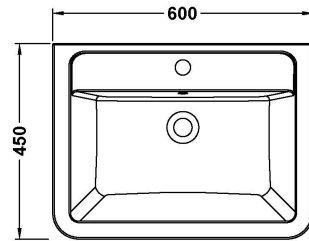

Sales Code: FPA002A

Description: Parade 600 W/H 2 Drawer Unit & Basin

Packaging Details

Barcode: 5056211888444

Sales Code: CBM003

Description: Ceramic Basin 600X450

Product Dimensions

Height (mm):	450
Width (mm):	600
Depth (mm):	157
Nett Weight (kg):	12.82

Packaging Dimensions

Height (mm):	470
Width (mm):	640
Depth (mm):	167
Gross Weight (kg):	12.82

Packaging Data

Box Colour:	Brown Cardboard Box - Printed
Box Qty:	1
Label Size:	100 x 50
Label Colour:	White Label
Label Qty:	2

Outer Box Dimensions (If Applicable)

Height (mm):	
Width (mm):	
Depth (mm):	
Gross Weight (kg):	
Barcode:	5056211875789

Product Details

Country of Origin:	China
Fitting Instruction:	No
Certification:	CE: No WRAS: N/A WRAS No: N/A
Product Material:	Vitreous China
Fixing Supplied:	No

Sales Code: PMP183

Description: 600 Wall Hung 2-Drawer Basin Unit

Product Dimensions

Height (mm):	500
Width (mm):	596
Depth (mm):	445
Nett Weight (kg):	27

Packaging Dimensions

Height (mm):	550
Width (mm):	500
Depth (mm):	645
Gross Weight (kg):	27