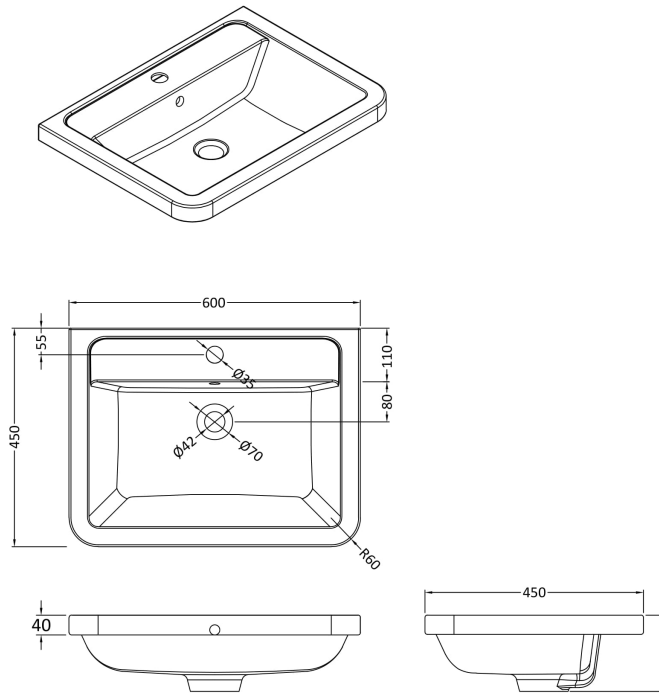

Sales Code: FPA002A

Description: Parade 600 W/H 2 Drawer Unit & Basin

Packaging Details

Barcode: 5056211888444

Sales Code: CBM003

Description: Ceramic Basin 600X450

Product Dimensions

Height (mm):	450
Width (mm):	600
Depth (mm):	157
Nett Weight (kg):	12.82

Packaging Dimensions

Height (mm):	470
Width (mm):	640
Depth (mm):	167
Gross Weight (kg):	12.82

Packaging Data

Box Colour:	Brown Cardboard Box - Printed
Box Qty:	1
Label Size:	100 x 50
Label Colour:	White Label
Label Qty:	2

Outer Box Dimensions (If Applicable)

Height (mm):	
Width (mm):	
Depth (mm):	
Gross Weight (kg):	
Barcode:	5056211875789

Product Details

Country of Origin:	China
Fitting Instruction:	No
Certification:	CE: No WRAS: N/A WRAS No: N/A
Product Material:	Vitreous China
Fixing Supplied:	No

Sales Code: PMP183

Description: 600 Wall Hung 2-Drawer Basin Unit

Product Dimensions

Height (mm):	500
Width (mm):	596
Depth (mm):	445
Nett Weight (kg):	27

Packaging Dimensions

Height (mm):	550
Width (mm):	500
Depth (mm):	645
Gross Weight (kg):	27