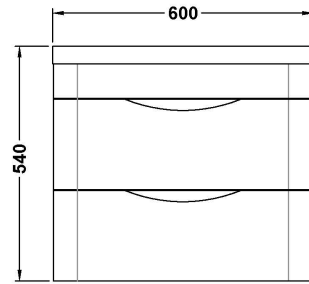

Sales Code: FPA002A

Description: Parade 600 W/H 2 Drawer Unit & Basin

Packaging Details

Barcode: 5056211888444

Sales Code: CBM003

Description: Ceramic Basin 600X450

Product Dimensions

Height (mm):	450
Width (mm):	600
Depth (mm):	157
Nett Weight (kg):	12.82

Packaging Dimensions

Height (mm):	470
Width (mm):	640
Depth (mm):	167
Gross Weight (kg):	12.82

Packaging Data

Box Colour:	Brown Cardboard Box - Printed
Box Qty:	1
Label Size:	100 x 50
Label Colour:	White Label
Label Qty:	2

Outer Box Dimensions (If Applicable)

Height (mm):	
Width (mm):	
Depth (mm):	
Gross Weight (kg):	
Barcode:	5056211875789

Product Details

Country of Origin:	China
Fitting Instruction:	No
Certification:	CE: No WRAS: N/A WRAS No: N/A
Product Material:	Vitreous China
Fixing Supplied:	No

Sales Code: PMP183

Description: 600 Wall Hung 2-Drawer Basin Unit

Product Dimensions

Height (mm):	500
Width (mm):	596
Depth (mm):	445
Nett Weight (kg):	27

Packaging Dimensions

Height (mm):	550
Width (mm):	500
Depth (mm):	645
Gross Weight (kg):	27