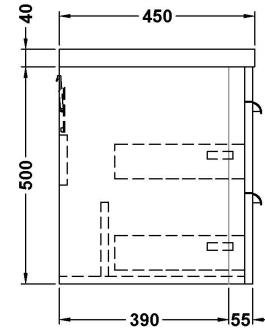

Sales Code: FPA002A

Description: Parade 600 W/H 2 Drawer Unit & Basin

Packaging Details

Barcode: 5056211888444

Sales Code: CBM003

Description: Ceramic Basin 600X450

Product Dimensions

Height (mm):	450
Width (mm):	600
Depth (mm):	157
Nett Weight (kg):	12.82

Packaging Dimensions

Height (mm):	470
Width (mm):	640
Depth (mm):	167
Gross Weight (kg):	12.82

Packaging Data

Box Colour:	Brown Cardboard Box - Printed
Box Qty:	1
Label Size:	100 x 50
Label Colour:	White Label
Label Qty:	2

Outer Box Dimensions (If Applicable)

Height (mm):	
Width (mm):	
Depth (mm):	
Gross Weight (kg):	
Barcode:	5056211875789

Product Details

Country of Origin:	China
Fitting Instruction:	No
Certification:	CE: No WRAS: N/A WRAS No: N/A
Product Material:	Vitreous China
Fixing Supplied:	No

Sales Code: PMP183

Description: 600 Wall Hung 2-Drawer Basin Unit

Product Dimensions

Height (mm):	500
Width (mm):	596
Depth (mm):	445
Nett Weight (kg):	27

Packaging Dimensions

Height (mm):	550
Width (mm):	500
Depth (mm):	645
Gross Weight (kg):	27