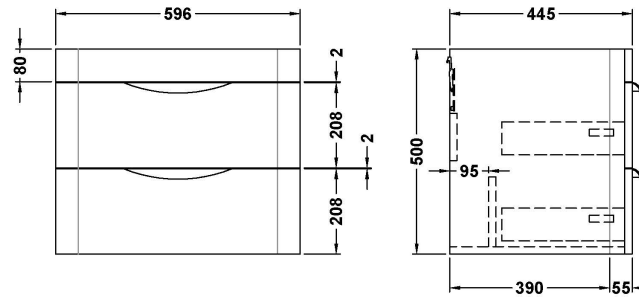

Sales Code: FPA002

Description: Parade 600 W/H 2 Drawer Basin & Cabinet

Packaging Details

Barcode: 5055369021741

Sales Code: PMP183

Description: 600 Wall Hung 2-Drawer Basin Unit

Product Dimensions

Height (mm):	500
Width (mm):	596
Depth (mm):	445
Nett Weight (kg):	27

Packaging Dimensions

Height (mm):	550
Width (mm):	500
Depth (mm):	645
Gross Weight (kg):	27

Packaging Data

Box Colour:	Brown Cardboard Box - Printed
Box Qty:	1
Label Size:	100 x 50
Label Colour:	White Label
Label Qty:	2

Outer Box Dimensions (If Applicable)

Height (mm):	
Width (mm):	
Depth (mm):	
Gross Weight (kg):	
Barcode:	5055275811481

Product Details

Country of Origin:	China
Fitting Instruction:	No
CE Certification:	N/A
FSC Certified Materials:	Yes
Colour:	Gloss White
Construction Method:	Cam & Wood Dowel
Construction Type:	Rigid
Cabinet Finish:	MFC Smooth Matt
Fascia Finish:	Mdf Painted Gloss
Cabinet Thickness (mm):	18
Fascia Thickness (mm):	18
Drawer Included:	Yes
Drawer Type:	80mm High Metal S/C Inc Galler
No of Shelves:	0
Hinge Type:	Not Applicable
Hinge Included:	No
Adjustable Legs:	No
Fixings Included:	Yes
Handle Style:	Contemporary
Waste Shroud:	Yes
Handle Included:	Yes
Handle Type:	Cup

Sales Code: PMB003

Description: 600X450mm Poly Marble Basin

Product Dimensions

Height (mm):	450
Width (mm):	600
Depth (mm):	157
Nett Weight (kg):	12.82

Packaging Dimensions

Height (mm):	167
Width (mm):	640
Depth (mm):	470
Gross Weight (kg):	12.82