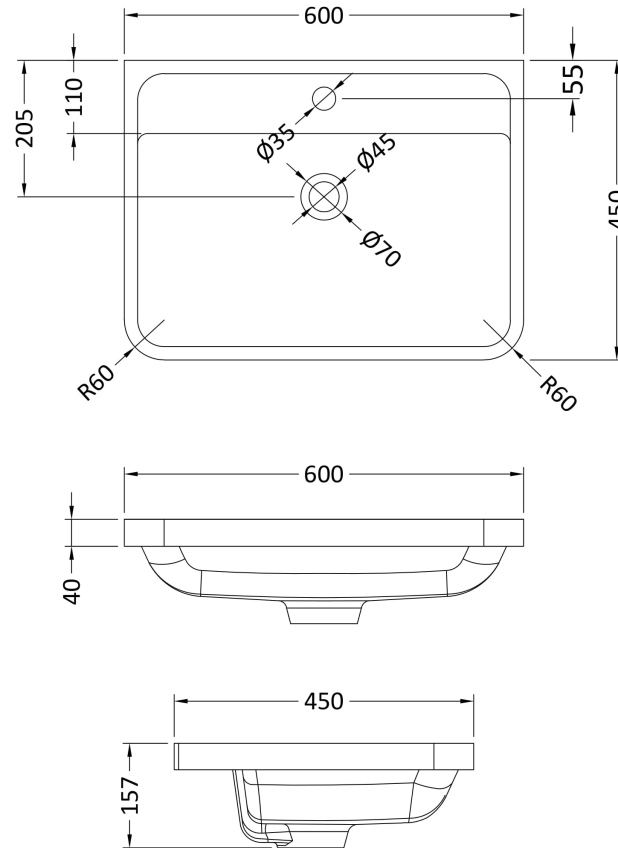

Packaging Dimensions

Height (mm):	550
Width (mm):	500
Depth (mm):	645
Gross Weight (kg):	27

Packaging Data

Box Colour:	Brown Cardboard Box - Printed
Box Qty:	1
Label Size:	100 x 50
Label Colour:	White Label
Label Qty:	2

Outer Box Dimensions (If Applicable)

Height (mm):	
Width (mm):	
Depth (mm):	
Gross Weight (kg):	
Barcode:	5055275811481

Product Details

Country of Origin:	China
Fitting Instruction:	No
CE Certification:	N/A
FSC Certified Materials:	Yes
Colour:	Gloss White
Construction Method:	Cam & Wood Dowel
Construction Type:	Rigid
Cabinet Finish:	MFC Smooth Matt
Fascia Finish:	Mdf Painted Gloss
Cabinet Thickness (mm):	18
Fascia Thickness (mm):	18
Drawer Included:	Yes
Drawer Type:	80mm High Metal S/C Inc Galler
No of Shelves:	0
Hinge Type:	Not Applicable
Hinge Included:	No
Adjustable Legs:	No
Fixings Included:	Yes
Handle Style:	Contemporary
Waste Shroud:	Yes
Handle Included:	Yes
Handle Type:	Cup

Sales Code: PMB003

Description: 600X450mm Poly Marble Basin

Product Dimensions

Height (mm):	450
Width (mm):	600
Depth (mm):	157
Nett Weight (kg):	12.82

Packaging Dimensions

Height (mm):	167
Width (mm):	640
Depth (mm):	470
Gross Weight (kg):	12.82

Packaging Data

Box Colour:	Brown Cardboard Box - Printed
Box Qty:	1
Label Size:	100 x 50
Label Colour:	White Label
Label Qty:	2

Outer Box Dimensions (If Applicable)

Height (mm):	
Width (mm):	
Depth (mm):	
Gross Weight (kg):	
Barcode:	5055369021734