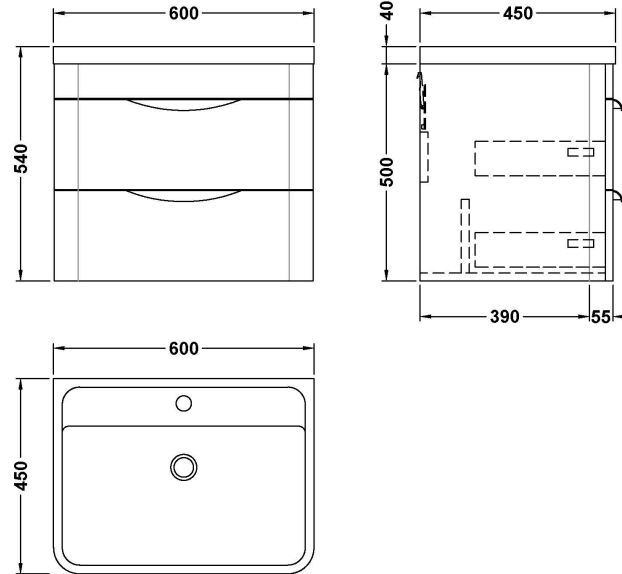

Sales Code: FPA002

Description: Parade 600 W/H 2 Drawer Basin & Cabinet

Packaging Details

Barcode: 5055369021741

Sales Code: PMP183

Description: 600 Wall Hung 2-Drawer Basin Unit

Product Dimensions

Height (mm):	500
Width (mm):	596
Depth (mm):	445
Nett Weight (kg):	27

Packaging Dimensions

Height (mm):	550
Width (mm):	500
Depth (mm):	645
Gross Weight (kg):	27

Packaging Data

Box Colour:	Brown Cardboard Box - Printed
Box Qty:	1
Label Size:	100 x 50
Label Colour:	White Label
Label Qty:	2

Outer Box Dimensions (If Applicable)

Height (mm):	
Width (mm):	
Depth (mm):	
Gross Weight (kg):	
Barcode:	5055275811481

Product Details

Country of Origin:	China
Fitting Instruction:	No
CE Certification:	N/A
FSC Certified Materials:	Yes
Colour:	Gloss White
Construction Method:	Cam & Wood Dowel
Construction Type:	Rigid
Cabinet Finish:	MFC Smooth Matt
Fascia Finish:	Mdf Painted Gloss
Cabinet Thickness (mm):	18
Fascia Thickness (mm):	18
Drawer Included:	Yes
Drawer Type:	80mm High Metal S/C Inc Galler
No of Shelves:	0
Hinge Type:	Not Applicable
Hinge Included:	No
Adjustable Legs:	No
Fixings Included:	Yes
Handle Style:	Contemporary
Waste Shroud:	Yes
Handle Included:	Yes
Handle Type:	Cup

Sales Code: PMB003

Description: 600X450mm Poly Marble Basin

Product Dimensions

Height (mm):	450
Width (mm):	600
Depth (mm):	157
Nett Weight (kg):	12.82

Packaging Dimensions

Height (mm):	167
Width (mm):	640
Depth (mm):	470
Gross Weight (kg):	12.82