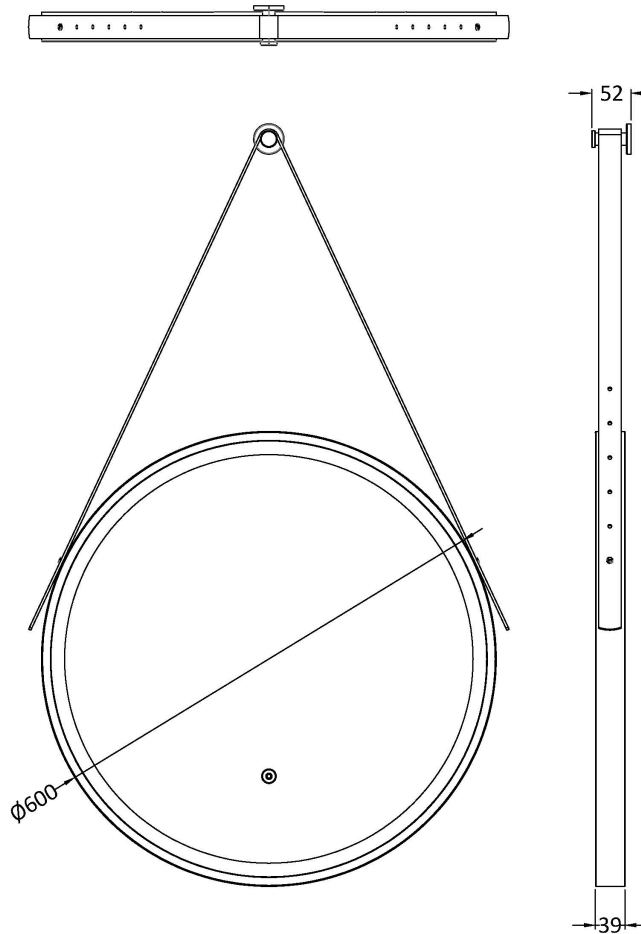

Sales Code: LQ711

Description: 600mm Round Illuminated Mirror

Product Dimensions

Height (mm):	600
Width (mm):	600
Depth (mm):	40
Nett Weight (kg):	5

Packaging Dimensions

Height (mm):	105
Width (mm):	700
Depth (mm):	700
Gross Weight (kg):	7

Packaging Data

Box Colour:	Brown Cardboard Box - Printed
Box Qty:	1
Label Size:	x
Label Colour:	
Label Qty:	

Outer Box Dimensions (If Applicable)

Height (mm):	
Width (mm):	
Depth (mm):	
Gross Weight (kg):	
Barcode:	5056462654331

Product Details

Country of Origin:	China			
Fitting Instruction:	No			
Certification:	CE:	FSC: No	WEEE: Yes	RoHS: Yes
	EMC: Yes	LYD: Yes	ECOMP:	ECIRC:
Product Material:	Aluminium			
Colour/Finish:	Black			
No of Shelves:	0			
Fixings Included:	Yes			
Light Power Source:	Mains Supply			
No of Lights:	2			
Bulb Type:	Led 6000K			
Voltage:	12			
Operation Method:	Touch Sensor			
Bulb Watt:	21			
Product Features:	Demister			
Illuminated:	Yes			